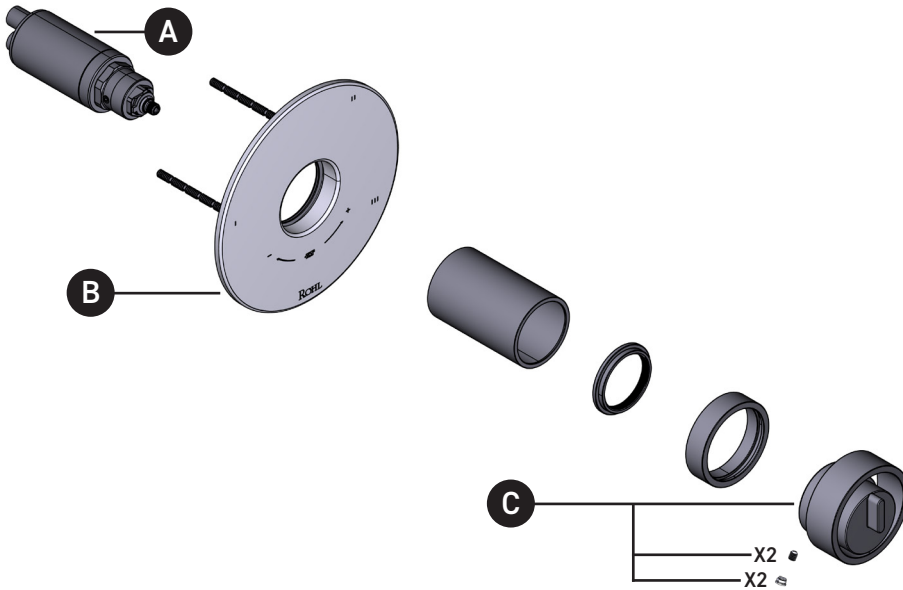

## ILLUSTRATED PARTS

**ORDER BY PART NUMBER**

### TEC47W1

Eclissi™ 1/2" Therm & Pressure Balance Trim with 3 Functions (No Share)

ID	Kit Number	Finish
A	S0-945	N/A
B	S5-948	N/A
*C	TEC23W1IW-H	See below

**\*Finish Determined by Suffix**

Finish	Description
APC	Polished Chrome
MB	Matte Black
MBC	Matte Black & Chrome
MBN	Matte Black & Satin Nickel
MBG	Matte Black & Satin Gold
PCB	Chrome & Matte Black
PCG	Chrome & Satin Gold
PCN	Chrome & Satin Nickel
SG	Satin Gold
SGB	Satin Gold & Matte Black
SGC	Satin Gold & Chrome
SGN	Satin Gold & Satin Nickel
SNB	Satin Nickel & Matte Black
SNC	Satin Nickel & Chrome
SNG	Satin Nickel & Satin Gold
STN	Satin Nickel