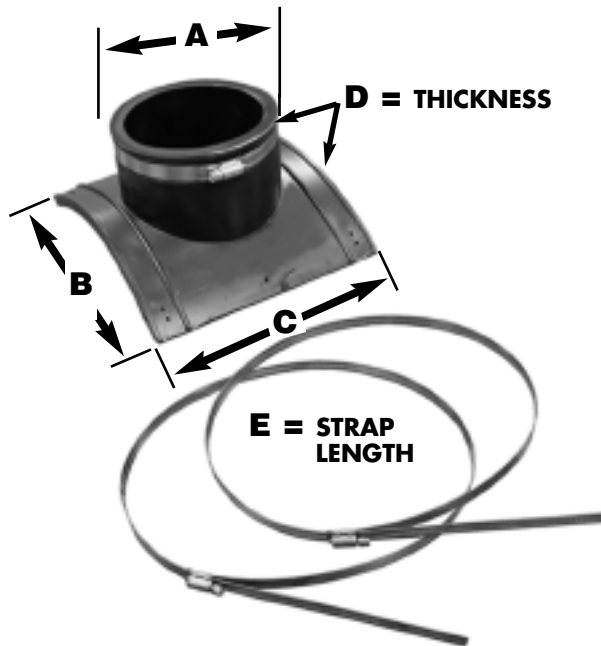

## FLEXIBLE PVC SADDLE FITTING - TEE PATTERN

### features and benefits:

- Provided with stainless steel clamp on inlet
- Includes stainless steel clamps on saddle to fit up to 12" clay pipe
- Extension clamps may be used for larger pipe sizes

This product and others like it can be found in the Jones Stephens catalog. Call today to order your catalog or download it from our website: [www.plumbest.com](http://www.plumbest.com)

PART NO.	DESCRIPTION	A	B	C	D	E
☐ S26-001	4" plastic - 12" clay saddle x 4"(ID) Sch. 40 cast iron or SDR35 inlet	5 7/16" OD	10"	8 3/16"	1/2"	50 3/4"
☐ S26-002	4" plastic - 12" clay saddle x 6"(ID) Sch. 40 cast iron or SDR35 inlet	7 1/2" OD	12"	10 1/2"	1/2"	50 3/4"