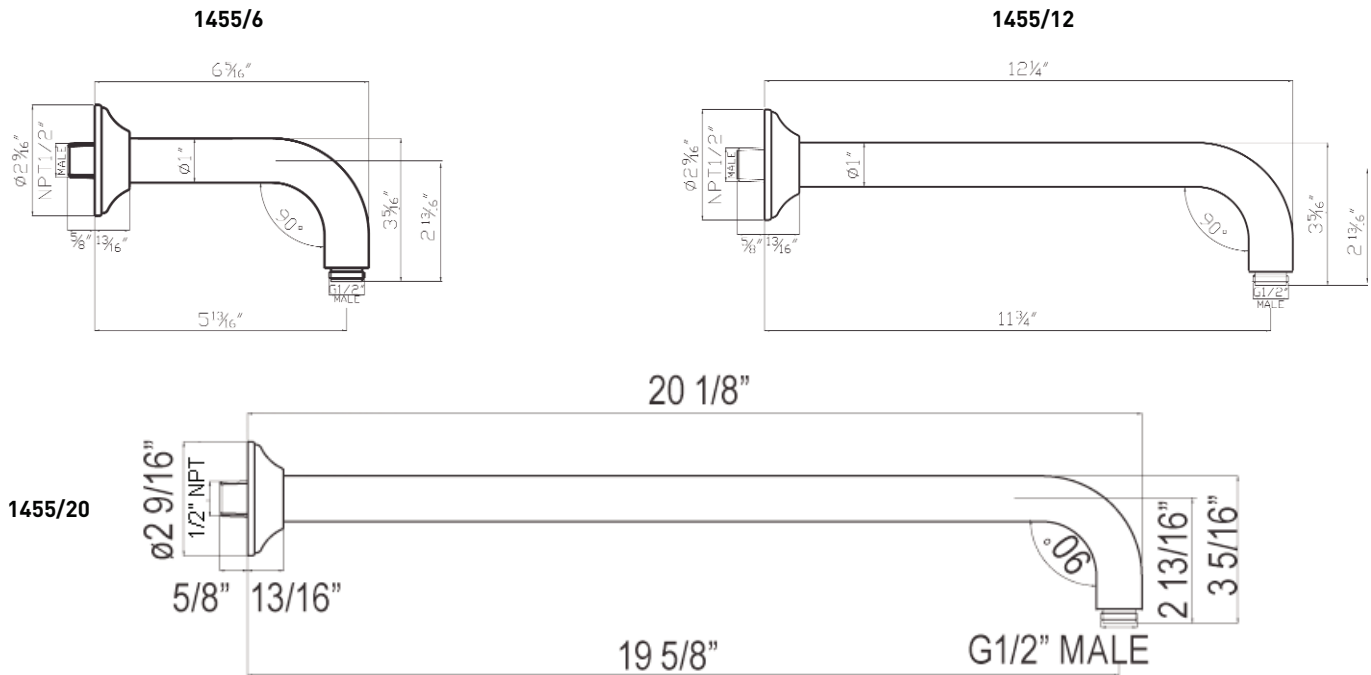

SPECIFICATIONS

DESCRIPTION

- 1/2" male inlet, 1/2" male outlet
- Brass construction
- Sliding escutcheon
- Modern style escutcheon available, order ROGSC014

WARRANTY

- Most products or parts carry "Limited Warranties" against manufacturing defects. For US customers please visit houseofrohl.com/support and for Canadian customers please visit houseofrohl.ca/support for complete product and finish warranty.

Wall Mounted Shower Arm

Rohl Shower Collection

MODELS: 1455/6 (6" Shower Arm)
1455/12 (12" Shower Arm)
1455/20 (20" Shower Arm)

For warranty or additional information, contact:

U.S.A.
houseofrohl.com/support
1-800-777-9762

QUEBEC / MARITIMES / WESTERN CANADA
houseofrohl.ca/support
1-866-473-8442

ONTARIO
houseofrohl.ca/support
1-800-287-5354

SPÉCIFICATIONS

DESCRIPTION

- Entrée mâle de 1/2 po, sortie mâle de 1/2 po
- Fabrication en laiton
- Rosace coulissante
- Rosace de style moderne offerte, commander la pièce no ROGSC014

Bras de douche mural

Collection pour la douche ROHL

MODÈLES : 1455/6 (Bras de douche de 6 po)
1455/12 (Bras de douche de 12 po)
1455/20 (Bras de douche de 20 po)

Pour la garantie ou des informations supplémentaires, contactez: