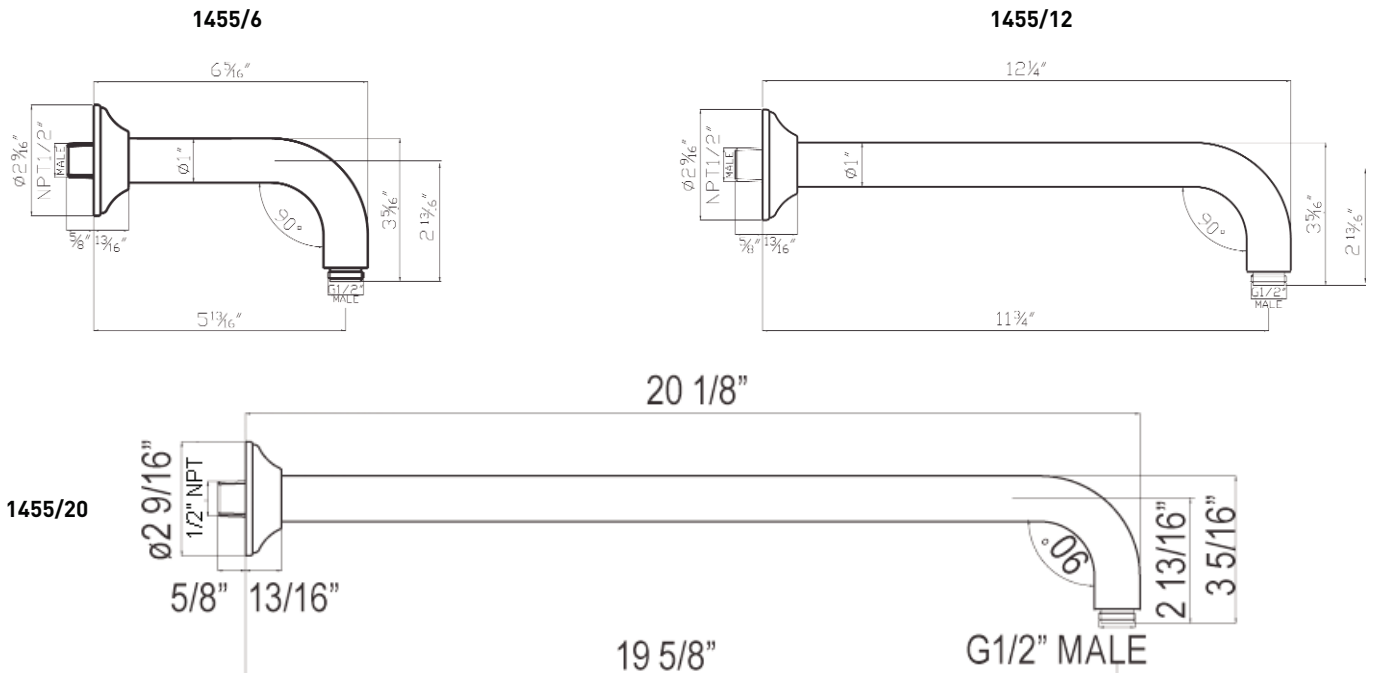

SPECIFICATIONS

DESCRIPTION

- 1/2" male inlet, 1/2" male outlet
- Brass construction
- Sliding escutcheon
- Modern style escutcheon available, order ROGSC014

WARRANTY

- Most products or parts carry "Limited Warranties" against manufacturing defects. For US customers please visit houseofrohl.com/support and for Canadian customers please visit houseofrohl.ca/support for complete product and finish warranty.

Wall Mounted Shower Arm

Rohl Shower Collection

MODELS: 1455/6 (6" Shower Arm)
1455/12 (12" Shower Arm)
1455/20 (20" Shower Arm)

For warranty or additional information, contact:

U.S.A.
houseofrohl.com/support
1-800-777-9762

QUEBEC / MARITIMES / WESTERN CANADA
houseofrohl.ca/support
1-866-473-8442

ONTARIO
houseofrohl.ca/support
1-800-287-5354

SPÉCIFICATIONS

DESCRIPTION

- Entrée mâle de 1/2 po, sortie mâle de 1/2 po
- Fabrication en laiton
- Rosace coulissante
- Rosace de style moderne offerte, commander la pièce no ROGSC014

Bras de douche mural

Collection pour la douche ROHL

MODÈLES : 1455/6 (Bras de douche de 6 po)
1455/12 (Bras de douche de 12 po)
1455/20 (Bras de douche de 20 po)

Pour la garantie ou des informations supplémentaires, contactez: