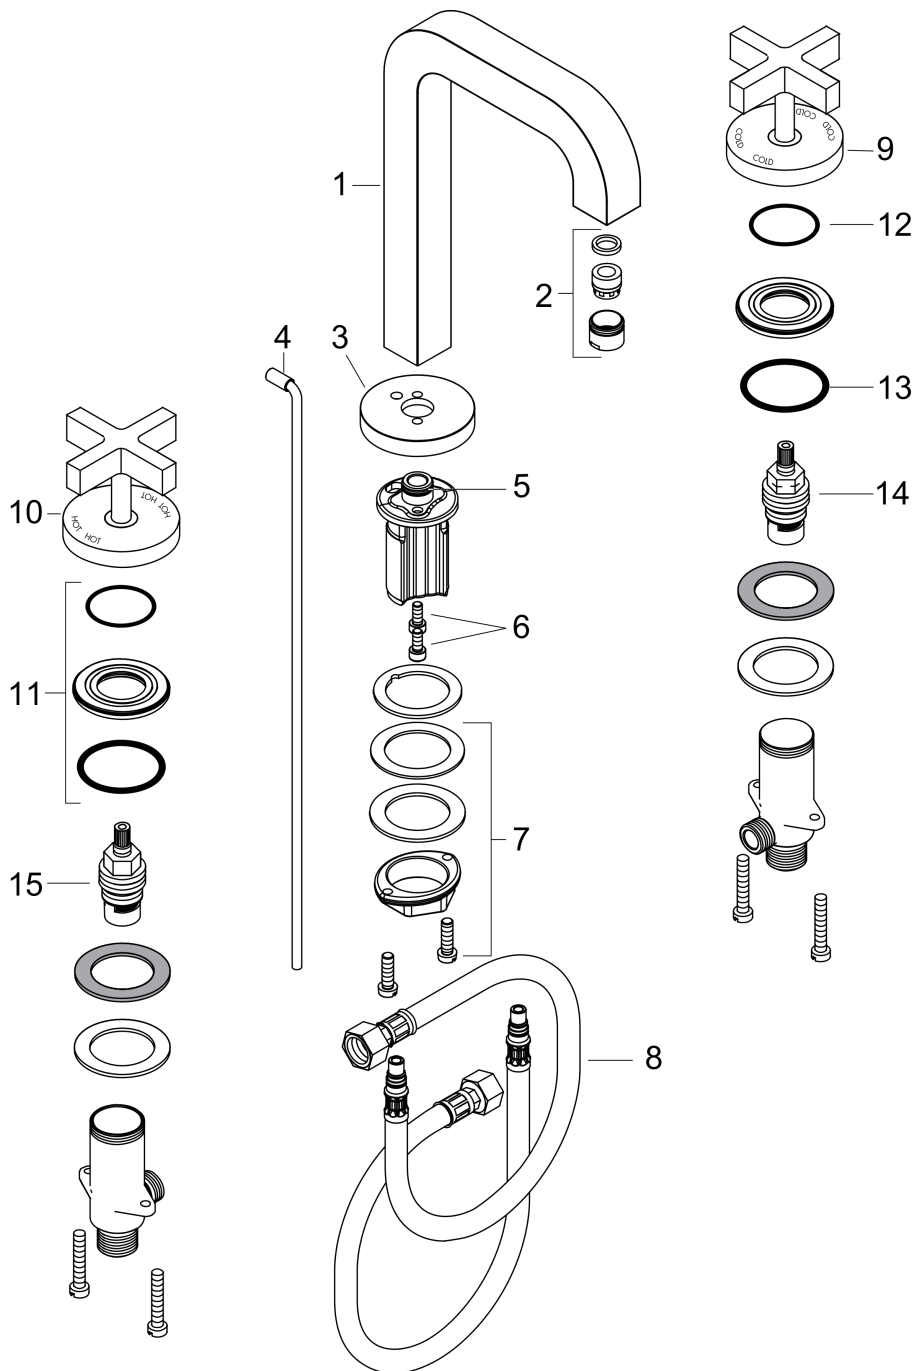

AXOR Citterio
Widespread Faucet 170 with Cross Handles and Pop-Up Drain, 1.2 GPM
 Finishes : **chrome** Part no. : **39133001**

Description

Features

- Aerated spray
- Flow: 1.2 GPM (4.5 L/Min)
- 90° ceramic valves
- Includes pop-up drain

Technology

Product image

Scale drawing

AXOR Citterio
Widespread Faucet 170 with Cross Handles and Pop-Up Drain, 1.2 GPM
 Finishes : **chrome** Part no. : **39133001**

Exploded drawing

Year of production: >07/16

AXOR Citterio
Widespread Faucet 170 with Cross Handles and Pop-Up Drain, 1.2 GPM
 Finishes : **chrome** Part no. : **39133001**

Spare parts list

Year of production: >07/16

Pos.	Description	Part no.	PC	PU
1	spout 165 mm	95568000	0	1
2	aerator M18x1 (4,5 l/min)	92884000	0	1
3	escutcheon	95569000	0	1
4	pop up rod	96676000	0	1
5	O-ring 12x2	98214000	0	1
6	hexagon socket screw M5x12	98639000	0	1
7	fixing set (Ø 32)	13961000	0	1
8	connection hose 18½" M8x0,75 3/8"	96321001	0	1
9	handle	39291000	0	1
10	handle	39292000	0	1
11	nut	92854000	0	1
12	O-Ring 32x2,5	96364000	0	1
13	O-ring 40x3	92634000	0	1
14	shut off unit left closing	94008000	0	1
15	shut off unit right closing	94009000	0	1