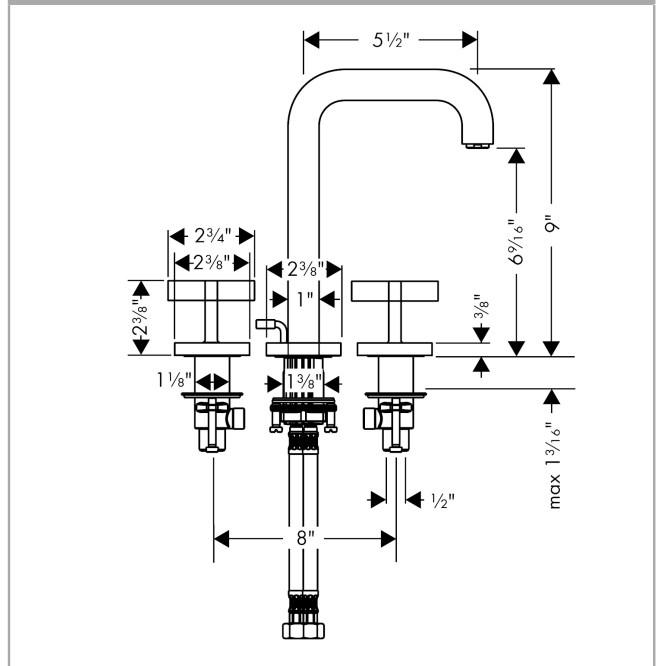

AXOR Citterio
Widespread Faucet 170 with Cross Handles and Pop-Up Drain, 1.2 GPM
 Finishes : **chrome** Part no. : **39133001**

Description

Features

- Aerated spray
- Flow: 1.2 GPM (4.5 L/Min)
- 90° ceramic valves
- Includes pop-up drain

Technology

Product image

Scale drawing

AXOR Citterio
Widespread Faucet 170 with Cross Handles and Pop-Up Drain, 1.2 GPM
 Finishes : **chrome** Part no. : **39133001**

Exploded drawing

Year of production: >07/16

AXOR Citterio
Widespread Faucet 170 with Cross Handles and Pop-Up Drain, 1.2 GPM
 Finishes : **chrome** Part no. : **39133001**

Spare parts list

Year of production: >07/16

Pos.	Description	Part no.	PC	PU
1	spout 165 mm	95568000	0	1
2	aerator M18x1 (4,5 l/min)	92884000	0	1
3	escutcheon	95569000	0	1
4	pop up rod	96676000	0	1
5	O-ring 12x2	98214000	0	1
6	hexagon socket screw M5x12	98639000	0	1
7	fixing set (Ø 32)	13961000	0	1
8	connection hose 18½" M8x0,75 3/8"	96321001	0	1
9	handle	39291000	0	1
10	handle	39292000	0	1
11	nut	92854000	0	1
12	O-Ring 32x2,5	96364000	0	1
13	O-ring 40x3	92634000	0	1
14	shut off unit left closing	94008000	0	1
15	shut off unit right closing	94009000	0	1