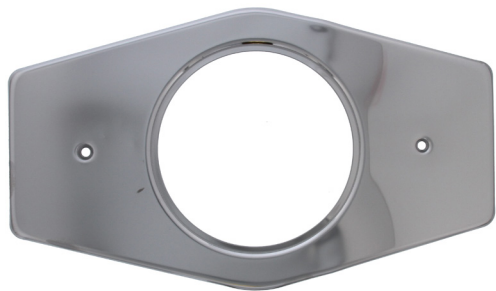

PART NO. T73819

SINGLE HANDLE STAINLESS STEEL REMODEL TRIM PLATE WITH MOUNTING HARDWARE

- 430 grade polished stainless steel
- Easily move from a two or three handle faucet to a single handle faucet without replacing the entire wall or tile
- Plate will cover hot and cold holes leaving the center open for new single handle faucet
- 6" bars and 3" stainless steel screws are provided for installation