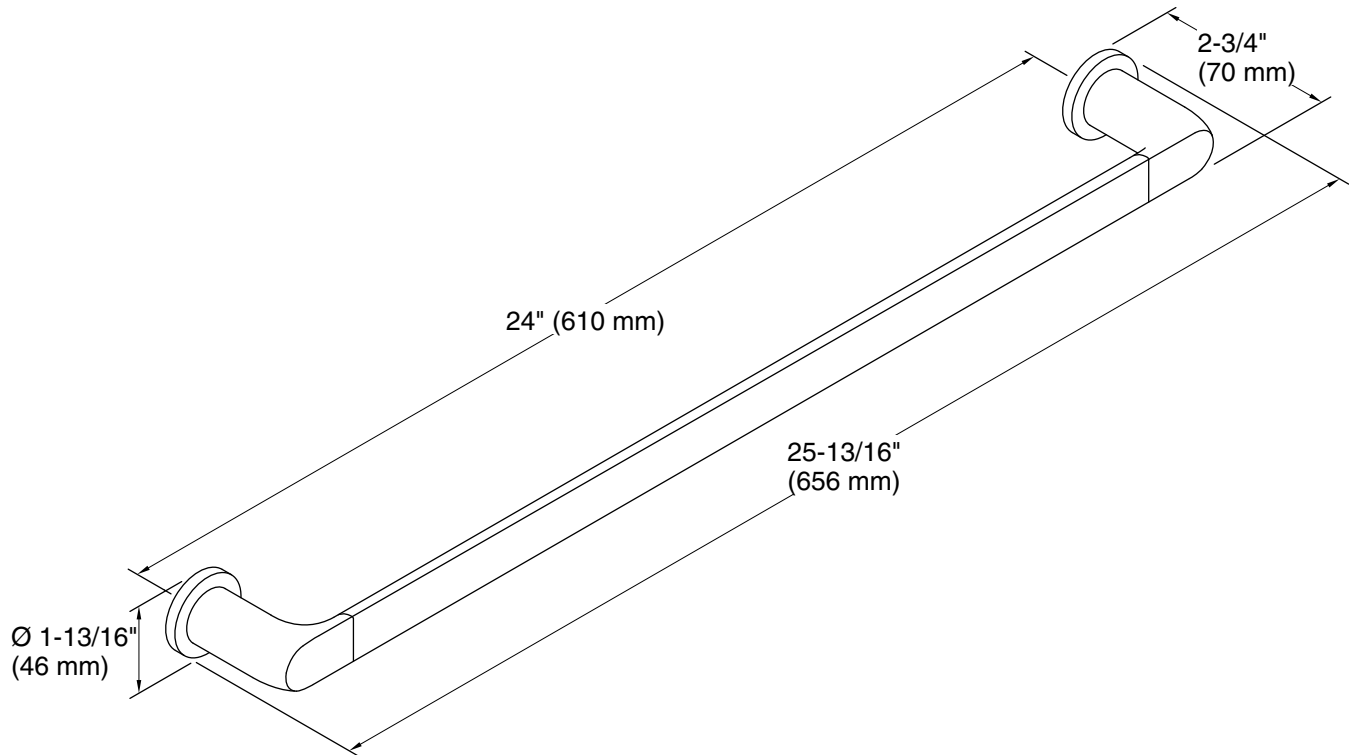

Technical Information

All product dimensions are nominal.

Material: Zinc, Brass

Notes

Install this product according to the installation instructions.

CAUTION: Risk of personal injury. Do not install these products in any area where they are likely to be used inadvertently as a grab bar or support bar. These products are not designed or intended for use as a grab bar or support bar.