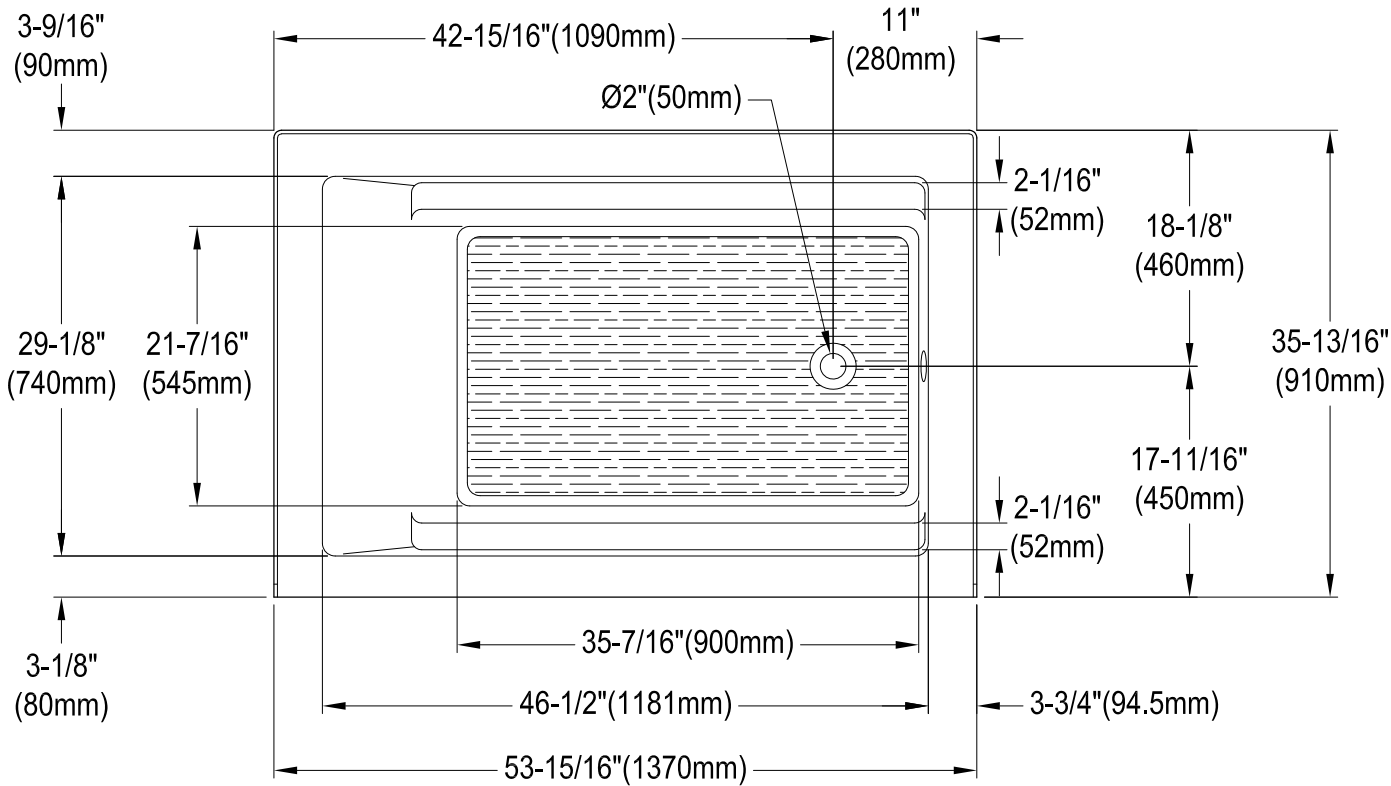

VTAM5436R22T

54" Acrylic Anti-Skid Alcove Tub with Right Hand Drain Hole

M10 x 60 (2 pcs)
M10 x 45 (2 pcs)

Drain Hole Size (Scale 3:1)