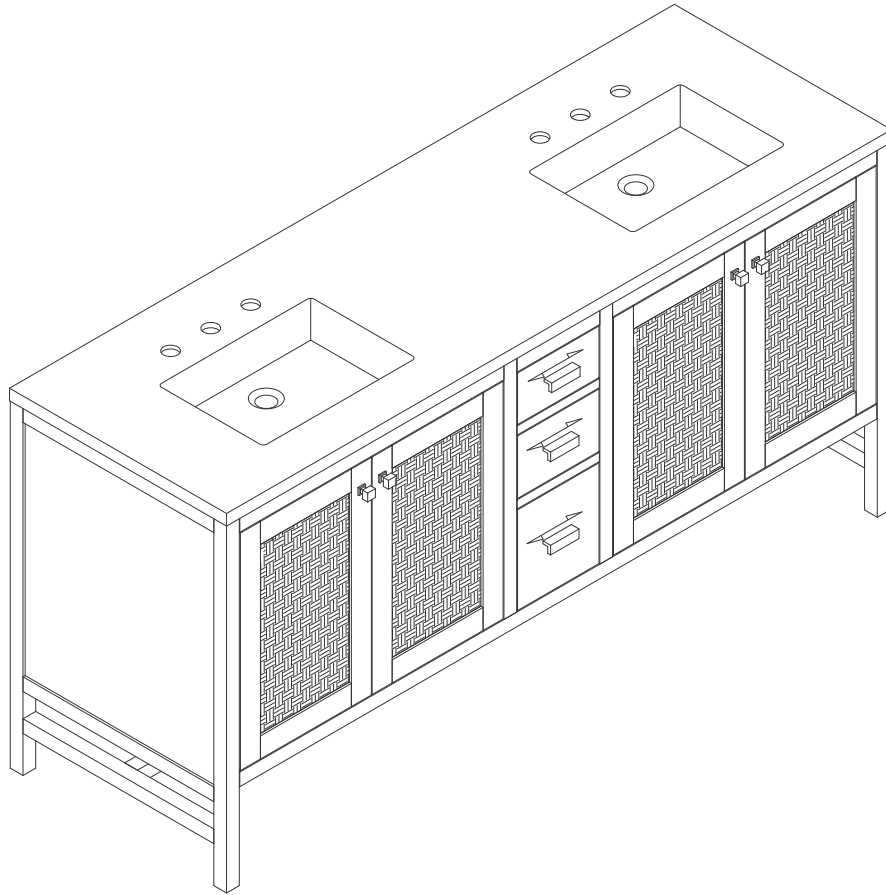

# 72" ADDISON VANITY

E444-V72-GW

---

## Features and Materials

Solids: Yellow Poplar

Panels: MDF

Installation Type: Floor Standing

Number of Basins: Two, with Optional 3cm Top

Vanity Top Included: NO, Optional 3cm Tops Available with Sinks

Basins Included: NO

Overflow: Yes, Front Facing

Number of Doors: Four

Number of Drawers: Three

USB/Power Component: YES (ETL5011080)

Cord Length: 6'6"

Assembly Type: Yes, with Optional 3cm Top

Bamboo Storage Tray: YES

Door Panel: Reversible. One Side Finished in Glossy White, One Side Natural Cork (Pattern: Casablanca)

## Dimension

Width: 71-7/8"

Depth: 23-3/8"

Height: 34-1/2"

Rough-In Height: 21-1/2"