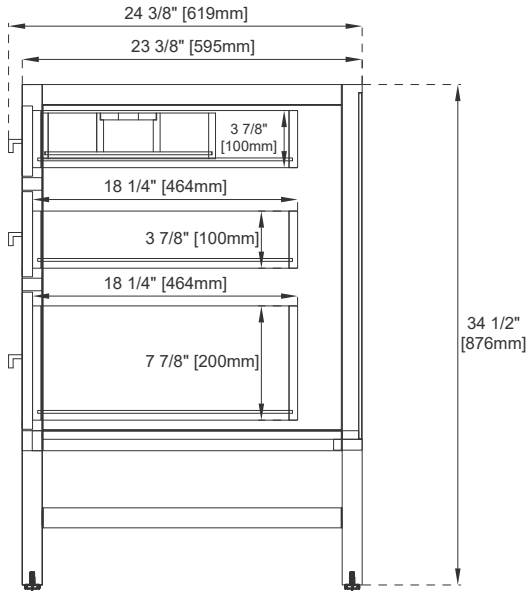

Overflow: Yes, Front Facing

Number of Doors: Four

Number of Drawers: Three

USB/Power Component: YES (ETL5011080)

Cord Length: 6'6"

Assembly Type: Yes, with Optional 3cm Top

Bamboo Storage Tray: YES

Door Panel: Reversible. One Side Finished in Glossy White, One Side Natural Cork (Pattern: Casablanca)

## Dimension

Width: 71-7/8"

Depth: 23-3/8"

Height: 34-1/2"

Rough-In Height: 21-1/2"

# 72" ADDISON VANITY

E444-V72-GW

All dimensions are nominal

Diagrams are of cabinet only—James Martin Optional Countertops and sinks are not shown

Visit website for warranty and installation information  
[www.jamesmartinvanities.com](http://www.jamesmartinvanities.com)

# 72" ADDISON VANITY

E444-V72-GW

Side View 1

Side View 2

Back View

All dimensions are nominal

Diagrams are of cabinet only—James Martin Optional Countertops and sinks are not shown

Visit website for warranty and installation information  
[www.jamesmartinvanities.com](http://www.jamesmartinvanities.com)