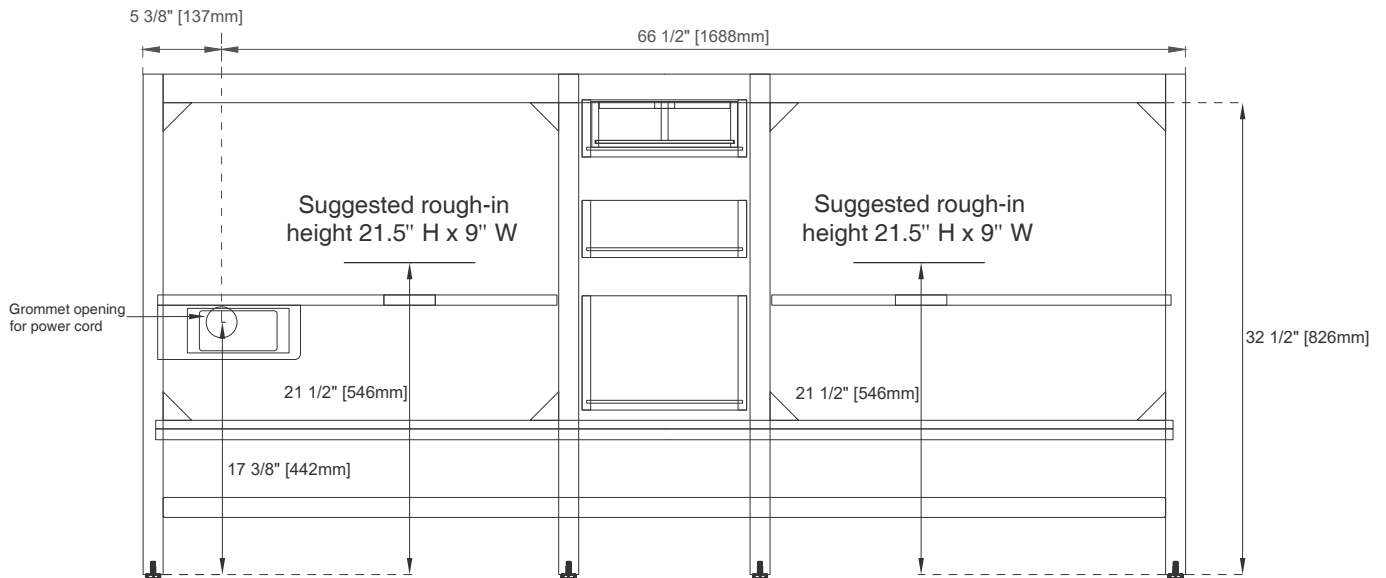

## Dimension

Width: 71-7/8"

Depth: 23-3/8"

Height: 34-1/2"

Rough-In Height: 21-1/2"

# 72" ADDISON VANITY

E444-V72-GW

All dimensions are nominal

Diagrams are of cabinet only—James Martin Optional Countertops and sinks are not shown

Visit website for warranty and installation information  
[www.jamesmartinvanities.com](http://www.jamesmartinvanities.com)

# 72" ADDISON VANITY

E444-V72-GW

Side View 1

Side View 2

Back View

All dimensions are nominal

Diagrams are of cabinet only—James Martin Optional Countertops and sinks are not shown

Visit website for warranty and installation information  
[www.jamesmartinvanities.com](http://www.jamesmartinvanities.com)