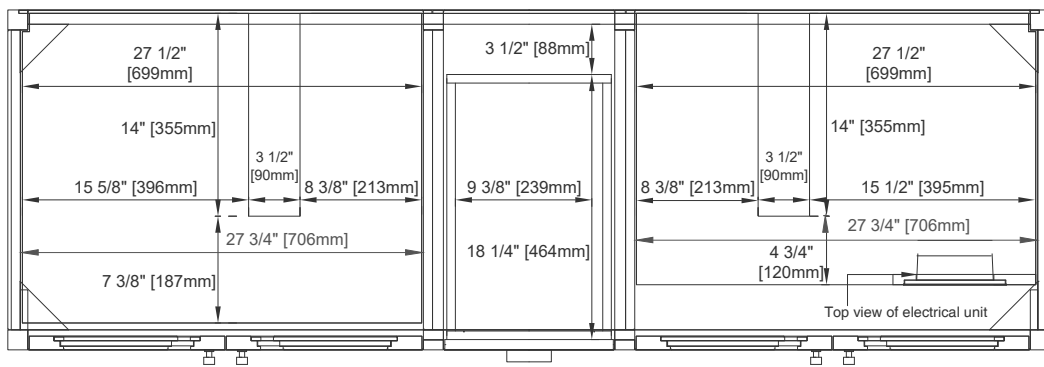

## Dimension

Width: 71-7/8"

Depth: 23-3/8"

Height: 34-1/2"

Rough-In Height: 21-1/2"

# 72" ADDISON VANITY

E444-V72-GW

All dimensions are nominal

Diagrams are of cabinet only—James Martin Optional Countertops and sinks are not shown

Visit website for warranty and installation information  
[www.jamesmartinvanities.com](http://www.jamesmartinvanities.com)

# 72" ADDISON VANITY

E444-V72-GW

Side View 1

Side View 2

Back View

All dimensions are nominal

Diagrams are of cabinet only—James Martin Optional Countertops and sinks are not shown

Visit website for warranty and installation information  
[www.jamesmartinvanities.com](http://www.jamesmartinvanities.com)