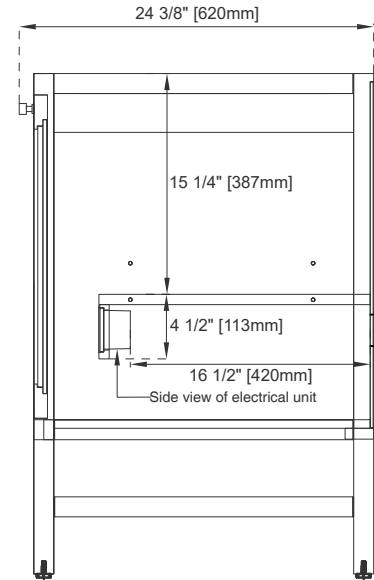

Drawer Box Material and Construction: 15mm Poplar/English Dovetail Joinery

Hardware Material and Finish: Zinc Alloy in Polished Chrome Color

Fits Drain Hole Size: 1 3/4"

Full Extension, Soft Close Glides

## Dimension

Width: 71-7/8"

Depth: 23-3/8"

Height: 34-1/2"

Rough-In Height: 21-1/2"

# 72" ADDISON VANITY

E444-V72-GW

All dimensions are nominal

Diagrams are of cabinet only—James Martin Optional Countertops and sinks are not shown

Visit website for warranty and installation information  
[www.jamesmartinvanities.com](http://www.jamesmartinvanities.com)

# 72" ADDISON VANITY

E444-V72-GW

Side View 1

Side View 2

Back View

All dimensions are nominal

Diagrams are of cabinet only—James Martin Optional Countertops and sinks are not shown

Visit website for warranty and installation information  
[www.jamesmartinvanities.com](http://www.jamesmartinvanities.com)