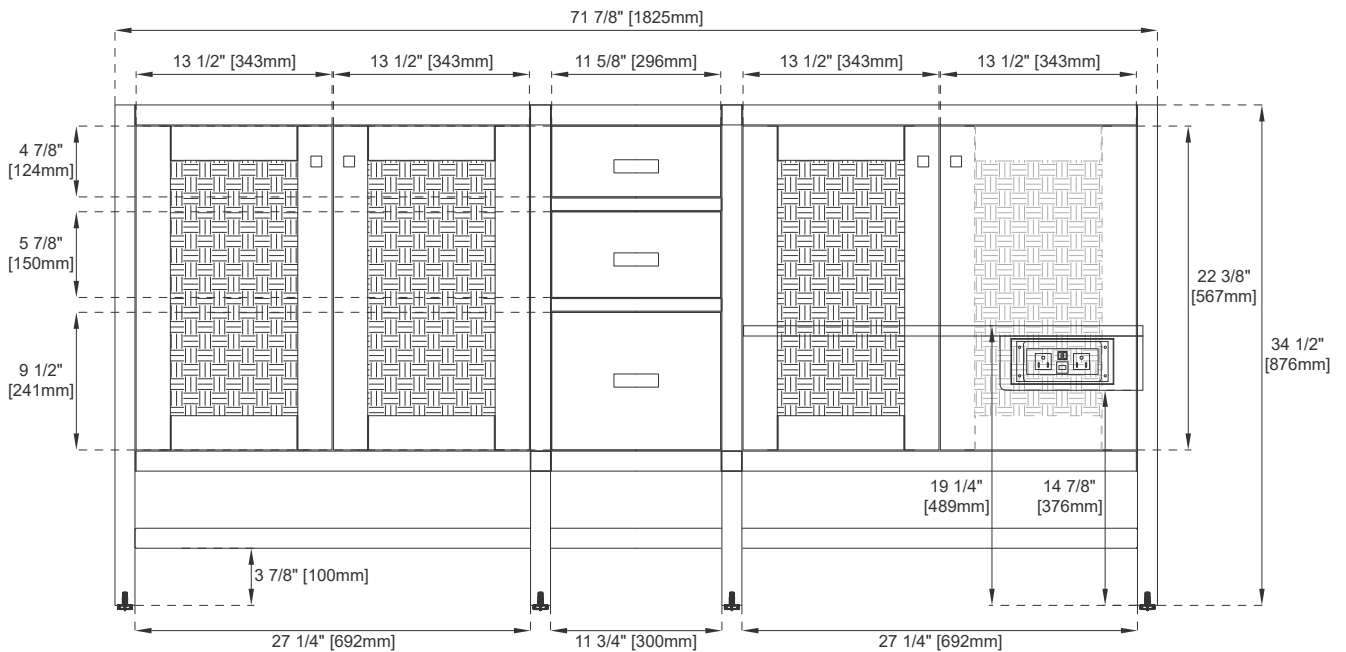

Drawer Box Material and Construction: 15mm Poplar/English Dovetail Joinery

Hardware Material and Finish: Zinc Alloy in Polished Chrome Color

Fits Drain Hole Size: 1 3/4"

Full Extension, Soft Close Glides

## Dimension

Width: 71-7/8"

Depth: 23-3/8"

Height: 34-1/2"

Rough-In Height: 21-1/2"

# 72" ADDISON VANITY

E444-V72-GW

All dimensions are nominal

Diagrams are of cabinet only—James Martin Optional Countertops and sinks are not shown

Visit website for warranty and installation information  
[www.jamesmartinvanities.com](http://www.jamesmartinvanities.com)

# 72" ADDISON VANITY

E444-V72-GW

Side View 1

Side View 2

Back View

All dimensions are nominal

Diagrams are of cabinet only—James Martin Optional Countertops and sinks are not shown

Visit website for warranty and installation information  
[www.jamesmartinvanities.com](http://www.jamesmartinvanities.com)