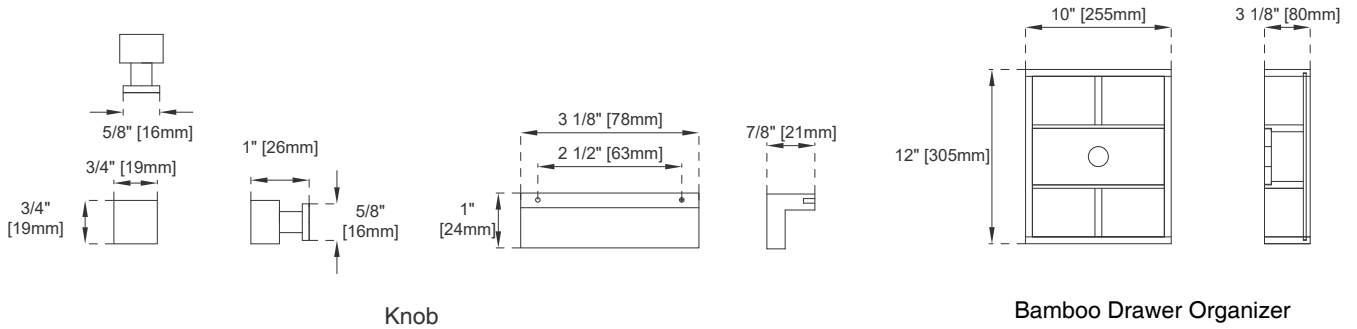

Drawer Box Material and Construction: 15mm Poplar/English Dovetail Joinery

Hardware Material and Finish: Zinc Alloy in Polished Chrome Color

Fits Drain Hole Size: 1 3/4"

Full Extension, Soft Close Glides

## Dimension

Width: 71-7/8"

Depth: 23-3/8"

Height: 34-1/2"

Rough-In Height: 21-1/2"

# 72" ADDISON VANITY

E444-V72-GW

All dimensions are nominal

Diagrams are of cabinet only—James Martin Optional Countertops and sinks are not shown

Visit website for warranty and installation information  
[www.jamesmartinvanities.com](http://www.jamesmartinvanities.com)

# 72" ADDISON VANITY

E444-V72-GW

Side View 1

Side View 2

Back View

All dimensions are nominal

Diagrams are of cabinet only—James Martin Optional Countertops and sinks are not shown

Visit website for warranty and installation information  
[www.jamesmartinvanities.com](http://www.jamesmartinvanities.com)