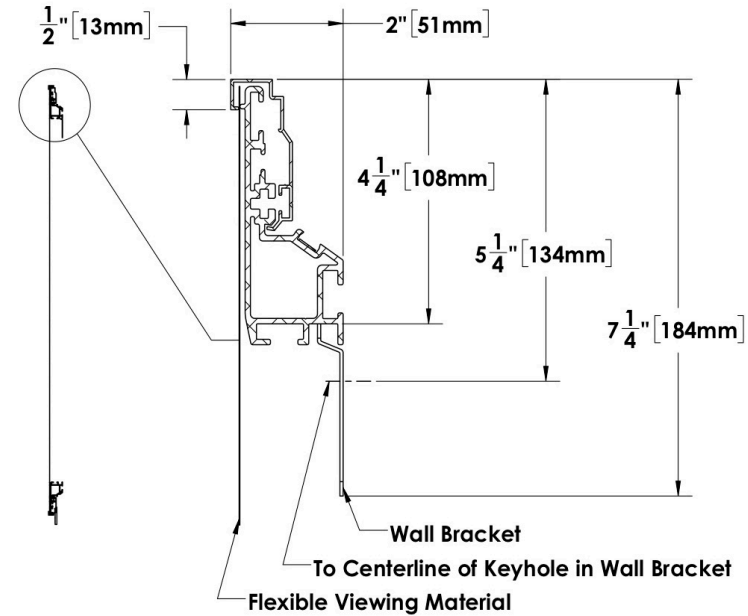

Measurements			Shipping Dims		Options
Diagonal	A	100.0000"	Ship Length	95"	Bezel Color: Black
Width	B	87.1875"	Ship Width	13"	Assembly Option: Un-assembled
Height	C	49.0000"	Ship Height	13"	Number of Mounting Brackets: 2
Total Width	D	88.3750"	Ship Weight	65 lbs.	Mount Style: Wall
Max Height	E	50.1875"			Crate: No
					LED Backlighting: IR Backlight