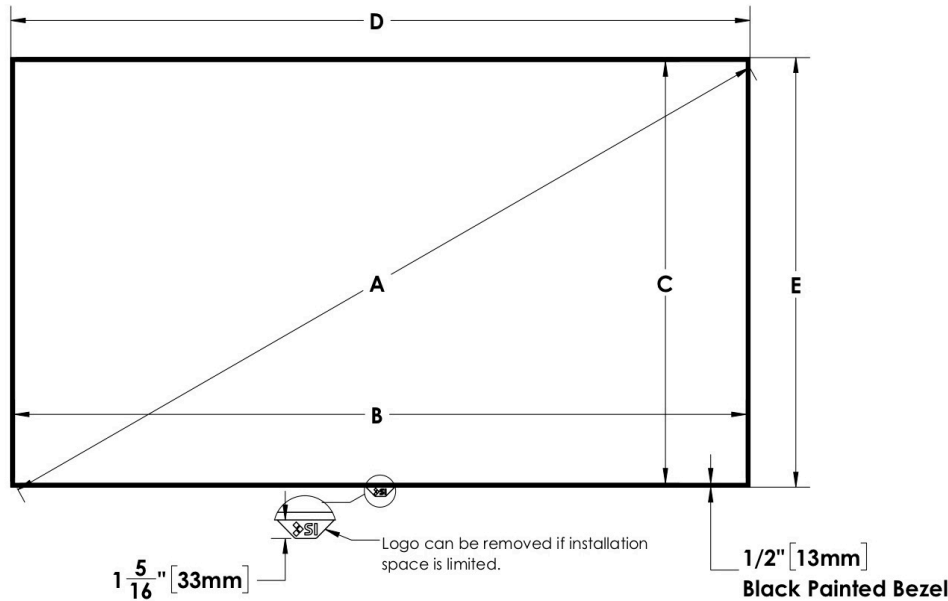

Measurements			Shipping Dims		Options
Diagonal	A	100.0000"	Ship Length	95"	Bezel Color: Black
Width	B	87.1875"	Ship Width	13"	Assembly Option: Un-assembled
Height	C	49.0000"	Ship Height	13"	Number of Mounting Brackets: 2
Total Width	D	88.3750"	Ship Weight	65 lbs.	Mount Style: Wall
Max Height	E	50.1875"			Crate: No
					LED Backlighting: IR Backlight