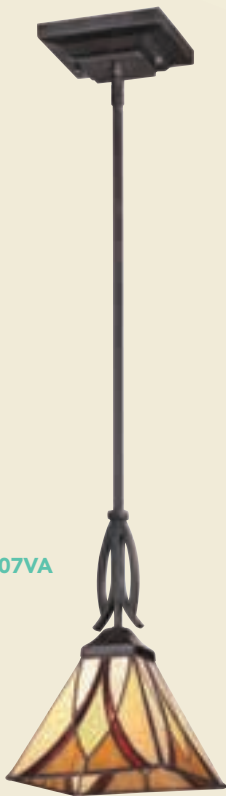

TFAS 5003VA

TFAS 1714VA 

NEW!
FOR 2013

TFAS 9360VA 

TFAS 1507VA

TFAS 2817VA

Asheville COLLECTION

PRODUCT	DIMENSIONS	CANOPY	BULBS	GLASS
TF1180TVA	25" H, 16" Sq.	-	2-75W Med. Base or 2-18W CFL	Contains 44 Pieces of Tiffany Glass
TFAS1507VA	11.5" H*, 7" Sq.	5" Sq.	1-100W Med. Base or 1-23W CFL	Contains 44 Pieces of Tiffany Glass
TFAS1714VA	12" H, 14" Sq.	5" Sq.	2-100W Med. Base or 2-23W CFL	Contains 44 Pieces of Tiffany Glass
TFAS2817VA	23" H, 17" Sq.	5" Sq.	3-100W Med. Base or 3-23W CFL	Contains 44 Pieces of Tiffany Glass
TFAS5003VA	22.5" H, 23" D	5" Sq.	3-100W Med. Base or 3-23W CFL	Each Shade Contains 44 Pieces of Tiffany Glass
TFAS9360VA	60" H, 17" Sq.	-	2-100W Med. Base or 2-23W CFL	Contains 44 Pieces of Tiffany Glass

All chain-hung fixtures come with 12' of wire and 8' of chain. All rod-hung fixtures come with 10' of wire.
*Comes with (2) 6" and (2) 12" Rods.