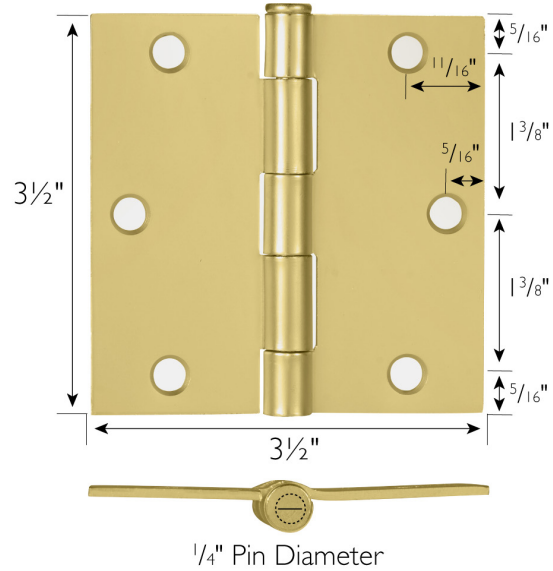

6-Hole 3 1/2" x 3 1/2", Square Corner Door Hinge 6-Pack
Satin Brass

SPECIFICATIONS

MATERIAL CONSTRUCTION:	Steel
MOUNTING HARDWARE INCLUDED:	#9 x 3/4" (6 screws)
TOOLS NEEDED FOR INSTALLATION:	Screwdriver
ASSEMBLED DIMENSIONS:	3 1/2" H x 3 1/2" L x 0.125" D
ASSEMBLED WEIGHT:	2.5 lbs
CORNER RADIUS:	Square
HINGE TYPE:	Butt Hinge