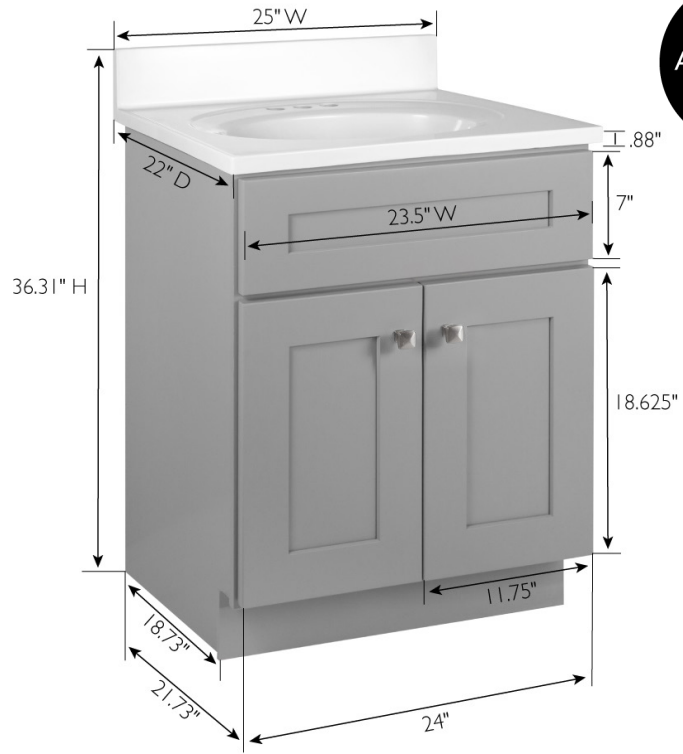

Brookings Shaker 2-Door Bathroom Vanity with Cultured Marble 4 in. Centerset Solid White Top, Fully Assembled, 25x22, Gray Base

**FULLY ASSEMBLED VANITY**

## SPECIFICATIONS

<b>MATERIAL CONSTRUCTION:</b>	Wood/Cultured Marble
<b>ASSEMBLY REQUIRED:</b>	No
<b>ASSEMBLED DIMENSIONS:</b>	36.31" H x 25" L x 22" D
<b>ASSEMBLED WEIGHT:</b>	81.72 lbs.
<b>TOOLS NEEDED FOR INSTALLATION:</b>	100% silicone
<b>CONSTRUCTION TYPE:</b>	Face Frame
<b>HINGE STYLE:</b>	Soft Close
<b>DOOR STYLE:</b>	Shaker
<b>FACE FRAME MATERIAL:</b>	Solid Wood
<b>SIDES MATERIAL:</b>	Plywood
<b>BOTTOM MATERIAL:</b>	Plywood

<b>TOE KICK INSET WIDTH:</b>	3"
<b>BACK PANEL MATERIAL:</b>	Plywood
<b>BACK BRACE MATERIAL:</b>	Solid Wood
<b>FAUCET TYPE:</b>	Lav Centerset
<b>NUMBER OF MOUNTING HOLES:</b>	3
<b>BOWL MATERIAL:</b>	Cultured Marble
<b>BACK SPLASH INCLUDED:</b>	Yes
<b>COLOR:</b>	Solid White
<b>NUMBER OF BOWLS:</b>	1
<b>BOWL DIMENSIONS:</b>	5.63" H x 11.61" W x 16.97" D
<b>BOWL SHAPE:</b>	Oval
<b>SINK THICKNESS:</b>	0.98"
<b>MOUNTING TYPE:</b>	Integrated
<b>OVERFLOW HOLE:</b>	Yes