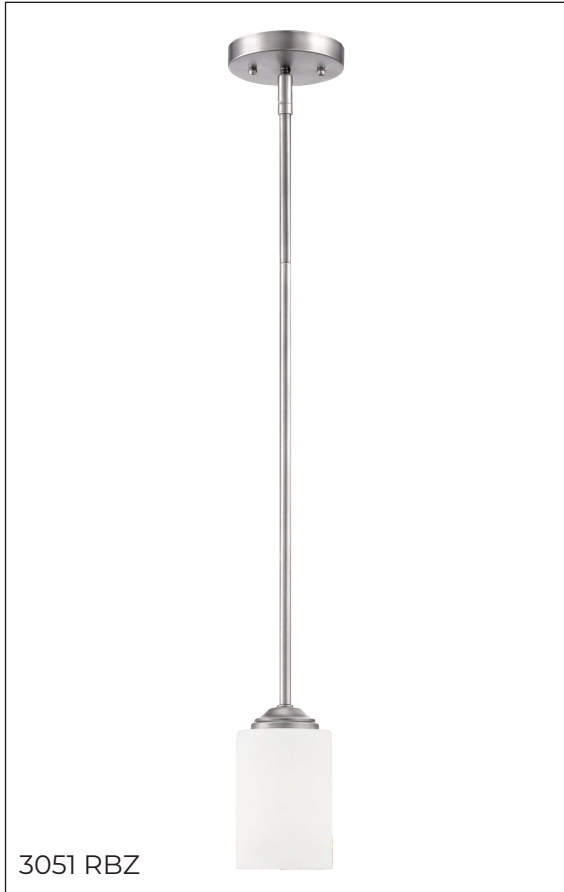

3051 - ONE LIGHT MINI-PENDANT

- Three section stem included: 18", 12", and 6".
- Length of wire will allow for (2) additional 12" rods.

FAMILY - LANSING

Dimensions

Width	4"
Height	45½"
Wire Length	60"
Weight	3 lbs.

Finish & Material

Finishes	BPW - Brushed Pewter RBZ - Rubbed Bronze
----------	---

Material	Metal
----------	-------

Glass/Shade

Glass	Etched White
-------	--------------

Wattage