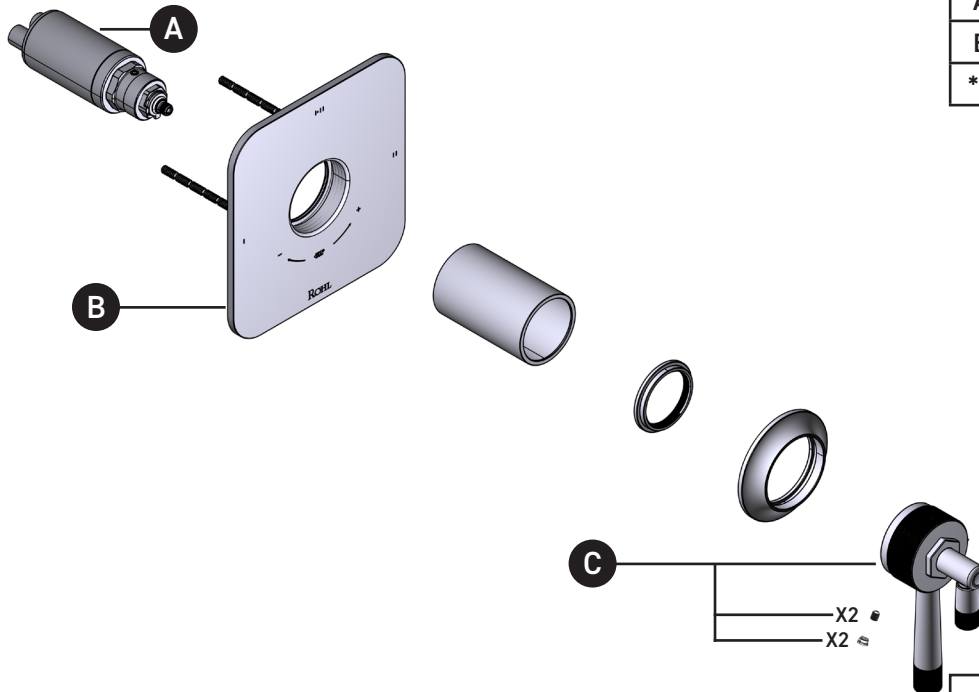

## ILLUSTRATED PARTS

**ORDER BY PART NUMBER**

### TMB23W1

Graceline® 1/2" Therm & Pressure Balance Trim with 3 Functions (Shared)

ID	Kit Number	Finish
A	S0-924	N/A
B	S5-948	N/A
*C	S206552	See below

**\*Finish Determined by Suffix**

Finish	Description
APC	Polished Chrome
FB	French Brass
MB	Matte Black
PN	Polished Nickel
PW	Gunmetal
SG	Satin Gold
STN	Satin Nickel