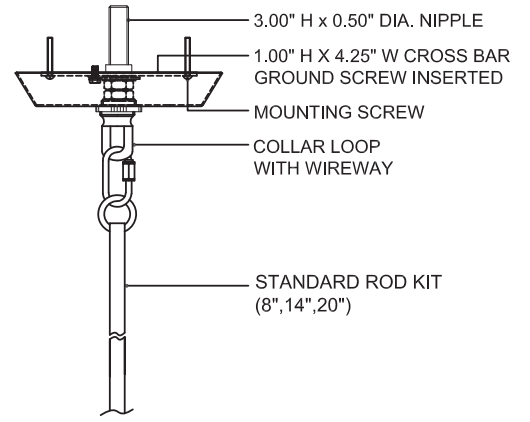

TOP VIEW

CANOPY DETAIL

FRONT VIEW

9000-0770

ALL WORK © 2021 CURREY & COMPANY