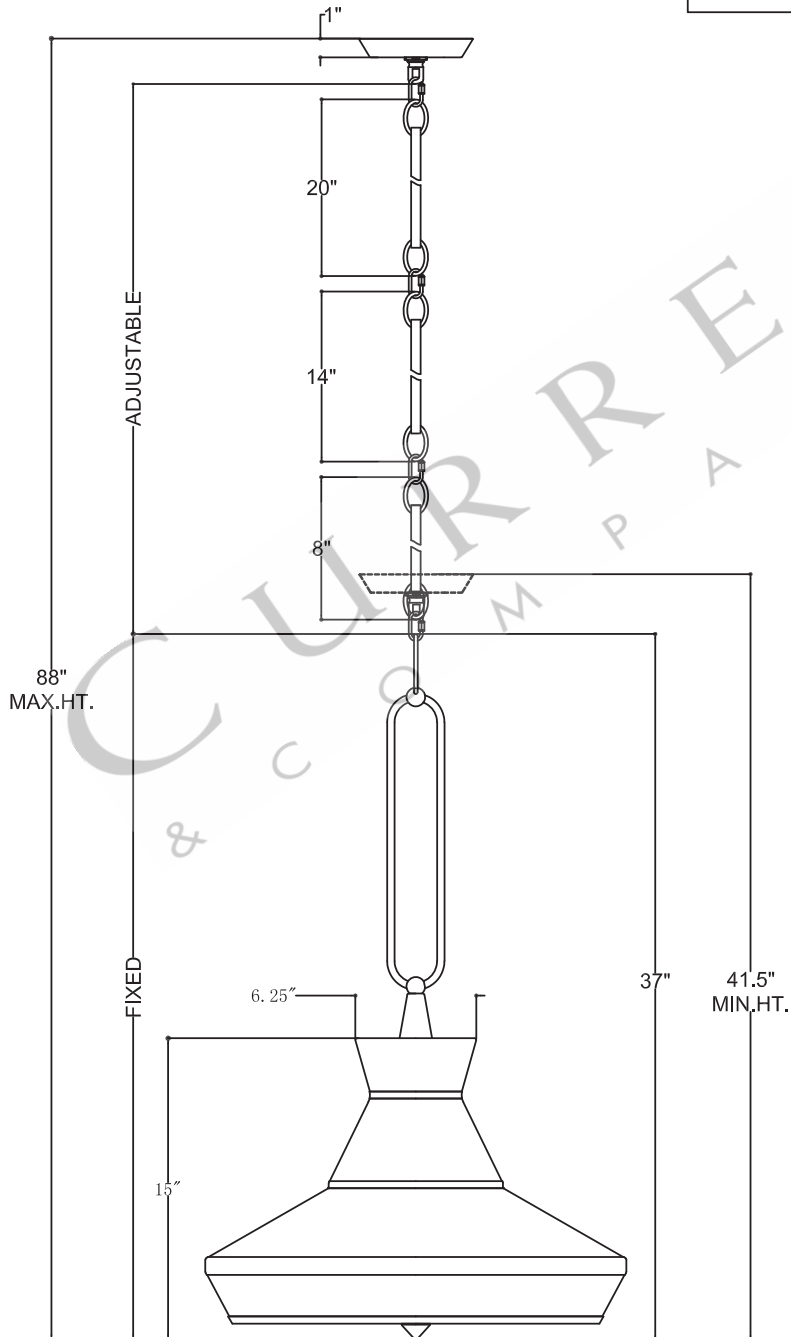

TOP VIEW

CANOPY DETAIL

FRONT VIEW

9000-0770

ALL WORK © 2021 CURREY & COMPANY