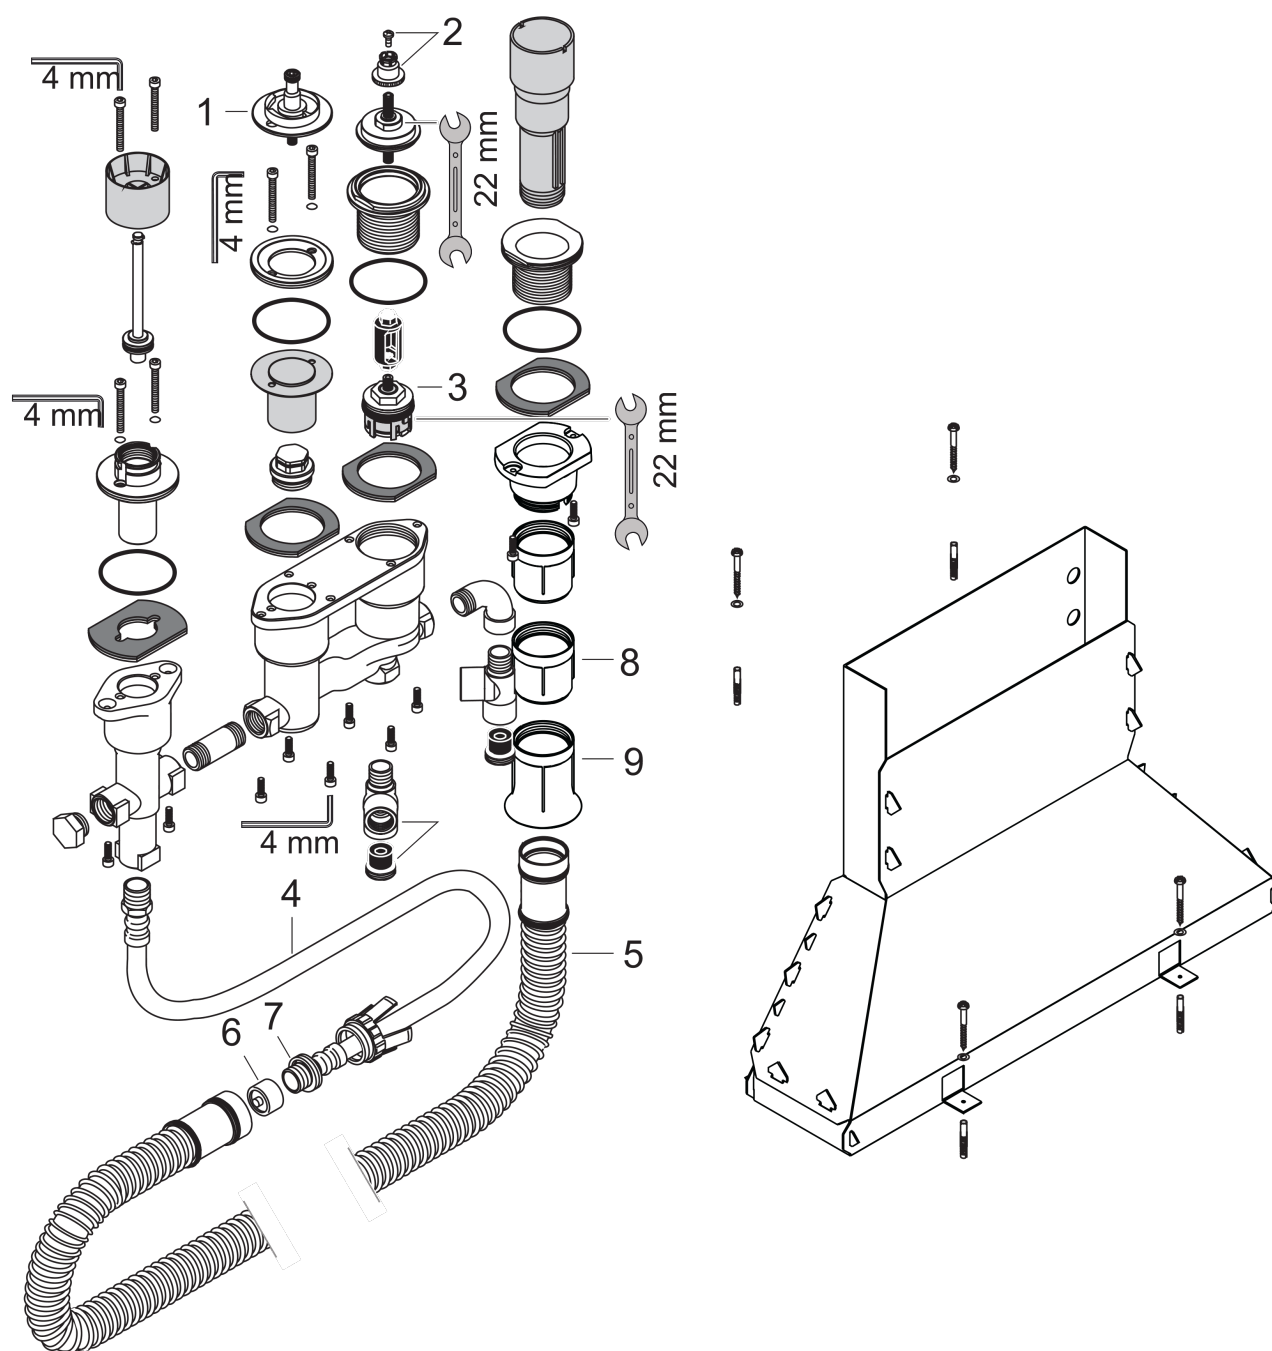

**Rough, 4-Hole Thermostatic Roman Tub Set**  
Finishes : n.a. Part no. : 15460181

**Description**

**Features**

- 1/2" NPT

**Product image**

**Scale drawing**

**Rough, 4-Hole Thermostatic Roman Tub Set**  
 Finishes : n.a. Part no. : 15460181

**Exploded drawing**

Year of production: >03/13

## Rough, 4-Hole Thermostatic Roman Tub Set

Finishes : n.a. Part no. : 15460181

### Spare parts list

Year of production: >03/13

Pos.	Description	Part no.	PC	PU
1	safety set for temperature control	96239000	0	1
2	handle fixing set	94184000	0	1
3	cartridge Duostop	96262000	0	1
4	pressure hose	94174000	0	1
5	Secuflex hose 2,25 m	94108000	0	1
6	plug	97568000	0	1
7	O-ring 27x2,5	98149000	0	1
8	sleeve	98806000	0	1
9	guide tube	98807000	0	1
a	silicone sprayer 10 ml	97864000	0	1