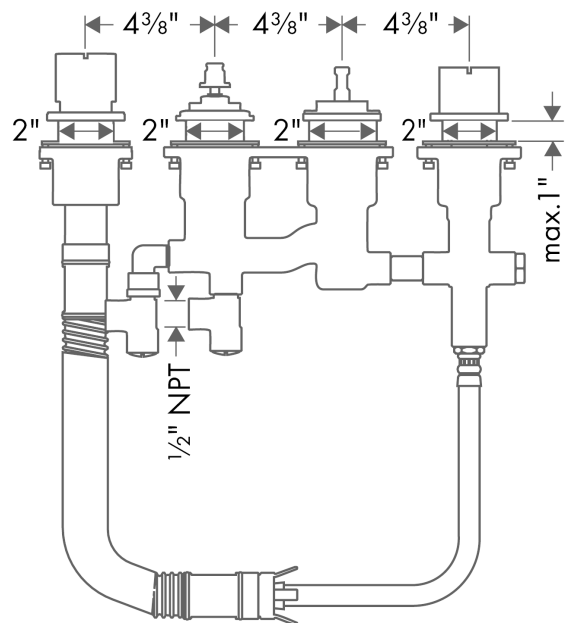

**Rough, 4-Hole Thermostatic Roman Tub Set**  
Finishes : n.a. Part no. : 15460181

**Description**

**Features**

- 1/2" NPT

**Product image**

**Scale drawing**

**Rough, 4-Hole Thermostatic Roman Tub Set**  
 Finishes : n.a. Part no. : 15460181

## Rough, 4-Hole Thermostatic Roman Tub Set

Finishes : n.a. Part no. : 15460181

### Spare parts list

Year of production: >03/13

Pos.	Description	Part no.	PC	PU
1	safety set for temperature control	96239000	0	1
2	handle fixing set	94184000	0	1
3	cartridge Duostop	96262000	0	1
4	pressure hose	94174000	0	1
5	Secuflex hose 2,25 m	94108000	0	1
6	plug	97568000	0	1
7	O-ring 27x2,5	98149000	0	1
8	sleeve	98806000	0	1
9	guide tube	98807000	0	1
a	silicone sprayer 10 ml	97864000	0	1