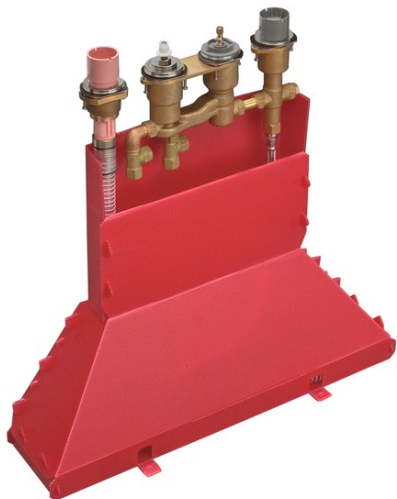

**Rough, 4-Hole Thermostatic Roman Tub Set**  
Finishes : n.a. Part no. : 15460181

**Description**

**Features**

- 1/2" NPT

**Product image**

**Scale drawing**

**Rough, 4-Hole Thermostatic Roman Tub Set**  
 Finishes : n.a. Part no. : 15460181

## Rough, 4-Hole Thermostatic Roman Tub Set

Finishes : n.a. Part no. : 15460181