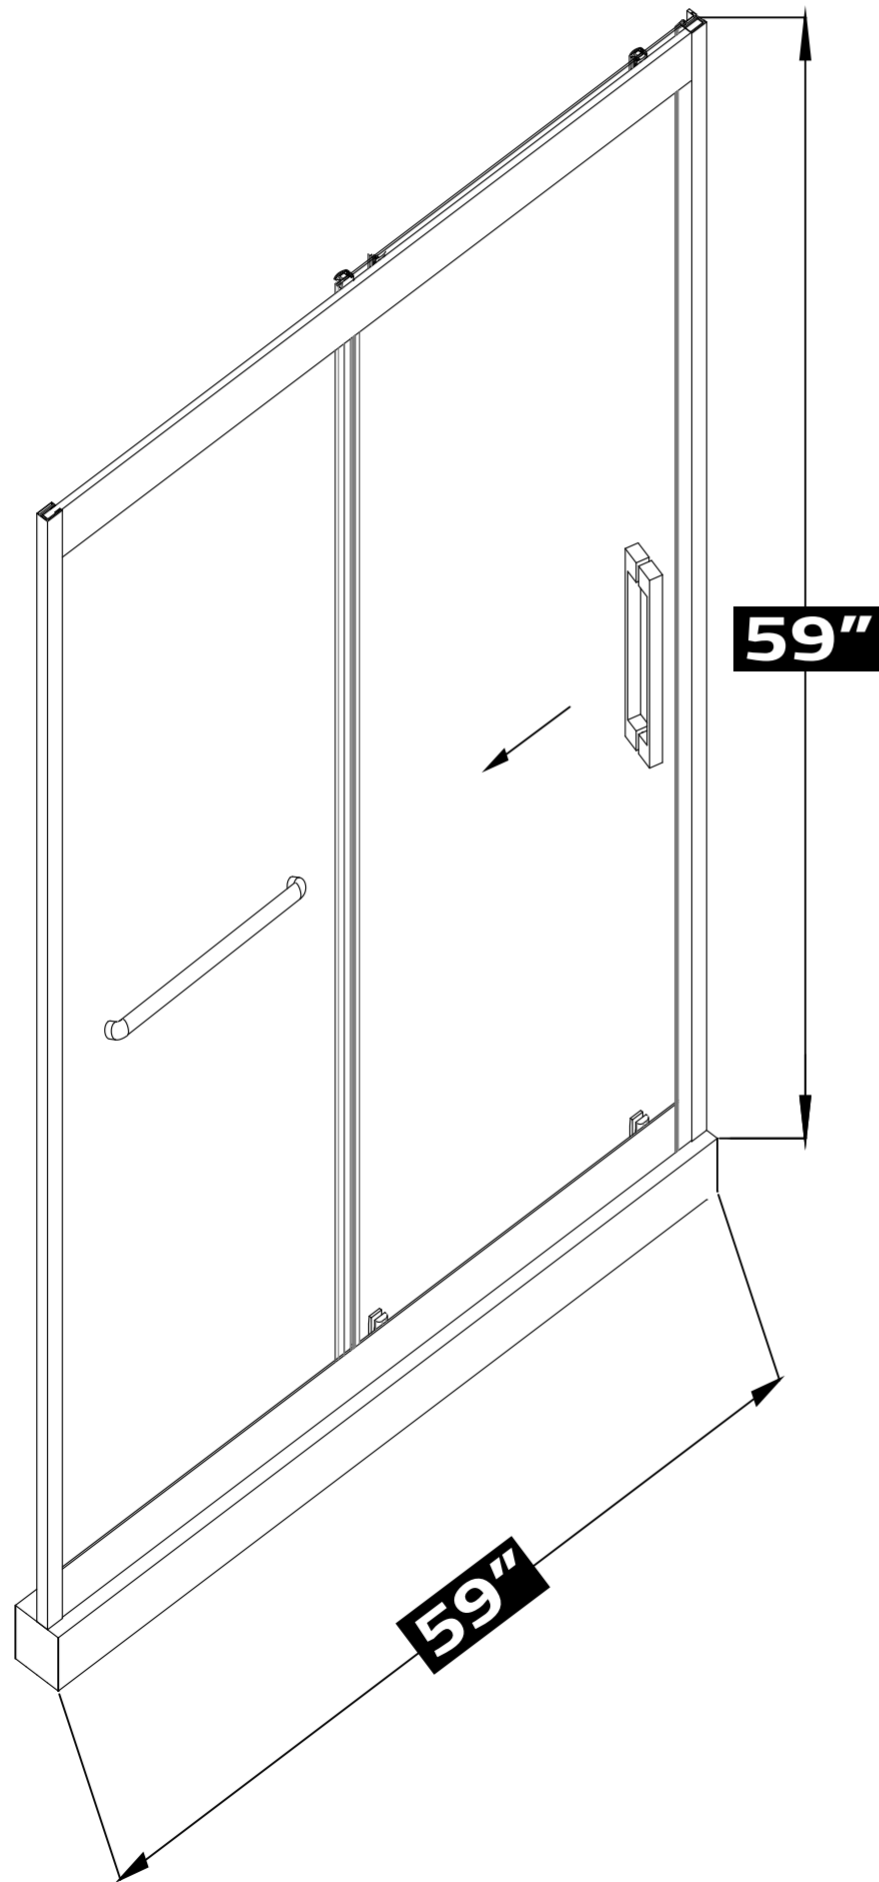

ANZZI SHOWER DOORS

SD-AZ45**-R/L

KEEP SET