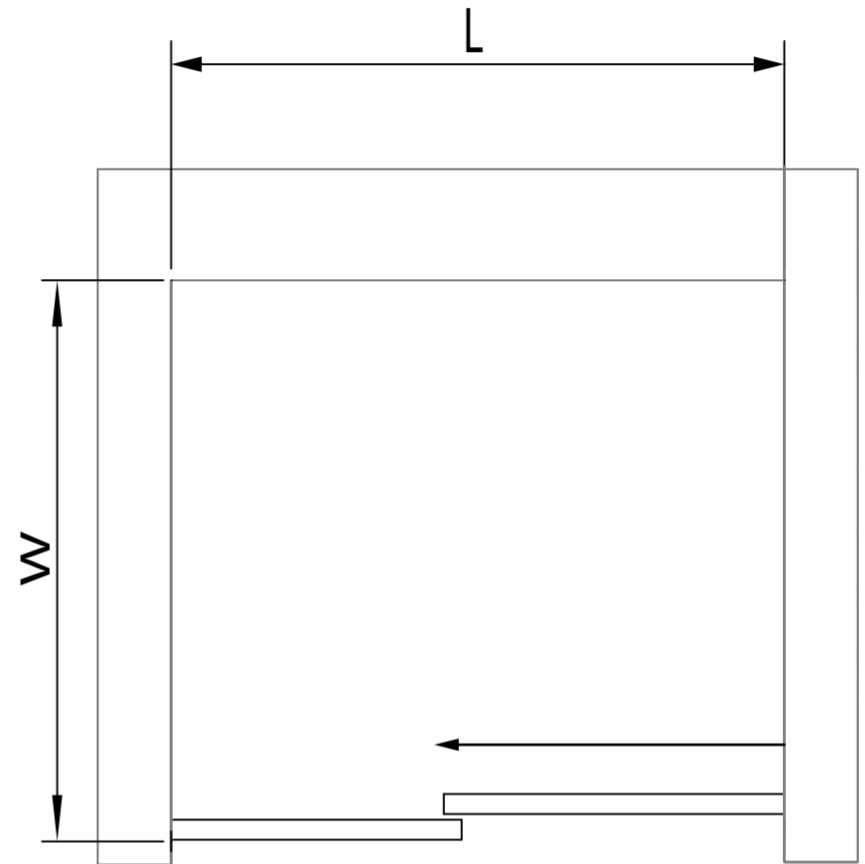

ANZZI SHOWER DOORS

SD-AZ45**-R/L

KEEP SET