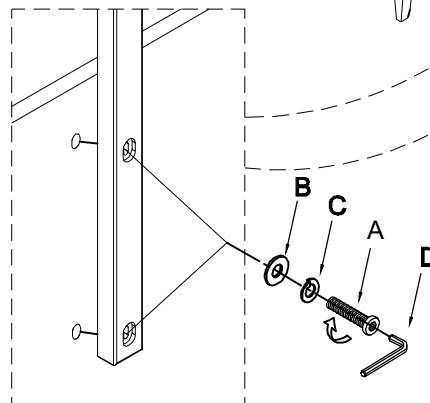

ASSEMBLY INSTRUCTION

Item: 6900-90007-89 Round Mirror

Thank you for purchasing this quality product. Be sure to unpack carefully looking for small parts which may have come loose during shipment.

Read all instruction and study the drawing carefully before starting the assembly process.

HARDWARE PACK

NO.	DRAWING	DESCRIPTION	SIZE	QTY
A		Bolt	$\frac{1}{4}'' \times 1-\frac{3}{4}''$	4pcs
B		Flat washer	$\frac{1}{4}'' \times 19 \times 2$	4pcs
C		Lock washer	$\frac{1}{4}'' \times 12 \times 3$	4pcs
D		Allen key	4mm	1pc

PART LIST

NO.	DRAWING	DESCRIPTION	QTY
①		Mirror	1pc
②		Mirror support	1pc

Adjust levelers if needed, to level case on uneven floor