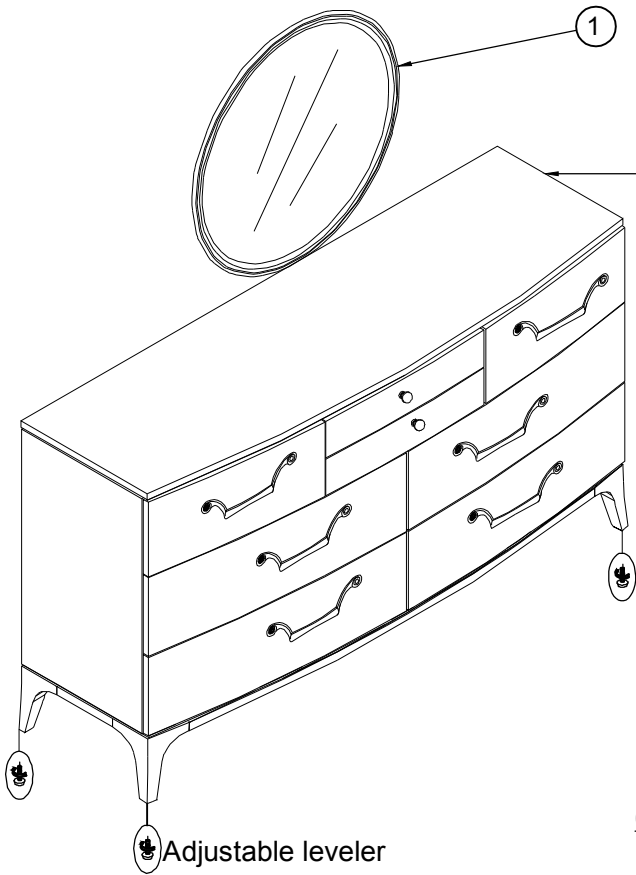

ASSEMBLY INSTRUCTION

Item: 6900-90007-89 Round Mirror

Thank you for purchasing this quality product. Be sure to unpack carefully looking for small parts which may have come loose during shipment.

Read all instruction and study the drawing carefully before starting the assembly process.

HARDWARE PACK

NO.	DRAWING	DESCRIPTION	SIZE	QTY
A		Bolt	$\frac{1}{4}'' \times 1-\frac{3}{4}''$	4pcs
B		Flat washer	$\frac{1}{4}'' \times 19 \times 2$	4pcs
C		Lock washer	$\frac{1}{4}'' \times 12 \times 3$	4pcs
D		Allen key	4mm	1pc

PART LIST

NO.	DRAWING	DESCRIPTION	QTY
①		Mirror	1pc
②		Mirror support	1pc

Adjust levelers if needed, to level case on uneven floor