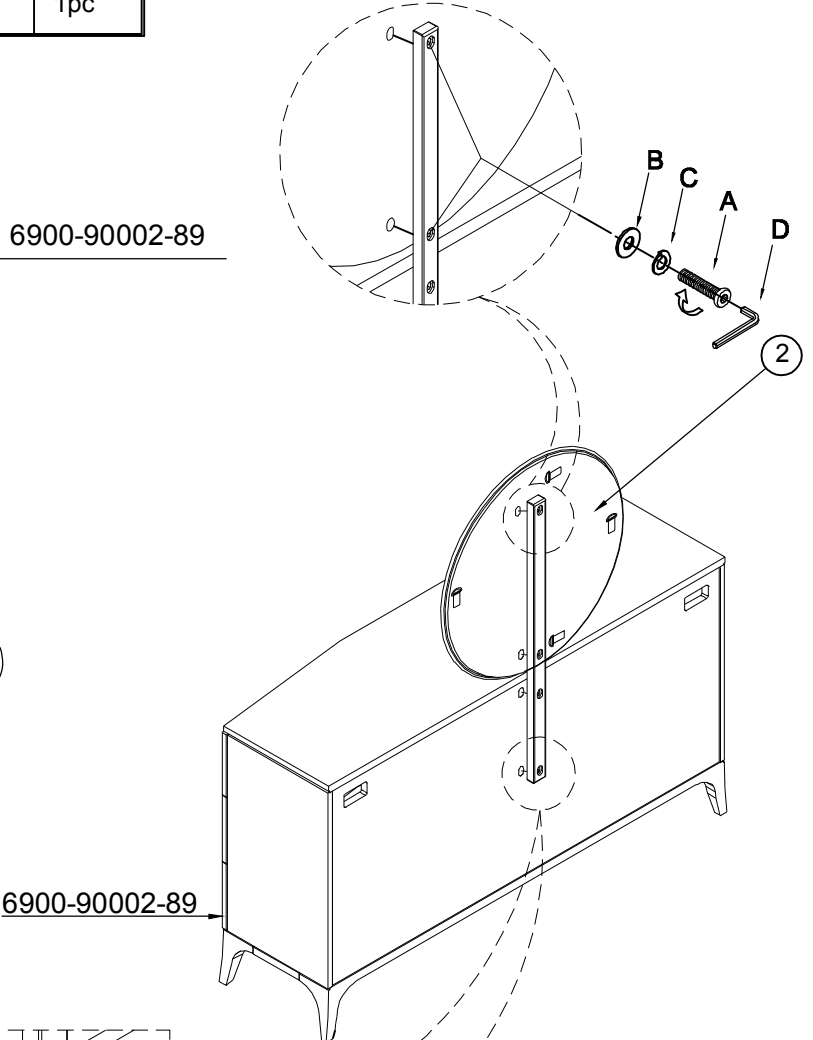

ASSEMBLY INSTRUCTION

Item: 6900-90007-89 Round Mirror

Thank you for purchasing this quality product. Be sure to unpack carefully looking for small parts which may have come loose during shipment.

Read all instruction and study the drawing carefully before starting the assembly process.

HARDWARE PACK

NO.	DRAWING	DESCRIPTION	SIZE	QTY
A		Bolt	$\frac{1}{4}'' \times 1-\frac{3}{4}''$	4pcs
B		Flat washer	$\frac{1}{4}'' \times 19 \times 2$	4pcs
C		Lock washer	$\frac{1}{4}'' \times 12 \times 3$	4pcs
D		Allen key	4mm	1pc

PART LIST

NO.	DRAWING	DESCRIPTION	QTY
①		Mirror	1pc
②		Mirror support	1pc

Adjust levelers if needed, to level case on uneven floor