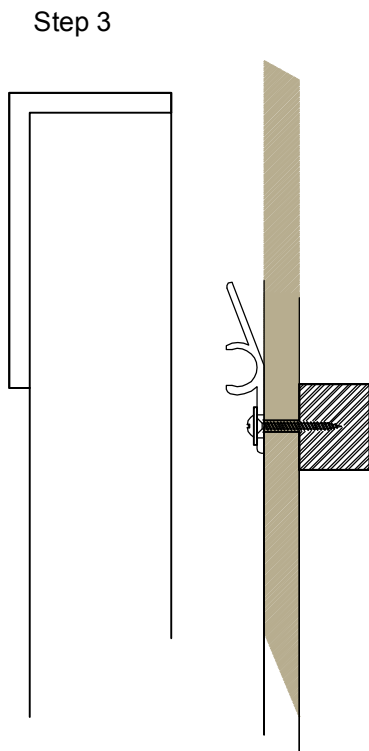

ASSEMBLY INSTRUCTION

Item: 6900-90007-89 Round Mirror

Thank you for purchasing this quality product. Be sure to unpack carefully looking for small parts which may have come loose during shipment.

Read all instruction and study the drawing carefully before starting the assembly process.

HARDWARE PACK

NO.	DRAWING	DESCRIPTION	SIZE	QTY
A		Bolt	$\frac{1}{4}'' \times 1-\frac{3}{4}''$	4pcs
B		Flat washer	$\frac{1}{4}'' \times 19 \times 2$	4pcs
C		Lock washer	$\frac{1}{4}'' \times 12 \times 3$	4pcs
D		Allen key	4mm	1pc

PART LIST

NO.	DRAWING	DESCRIPTION	QTY
①		Mirror	1pc
②		Mirror support	1pc

Adjust levelers if needed, to level case on uneven floor