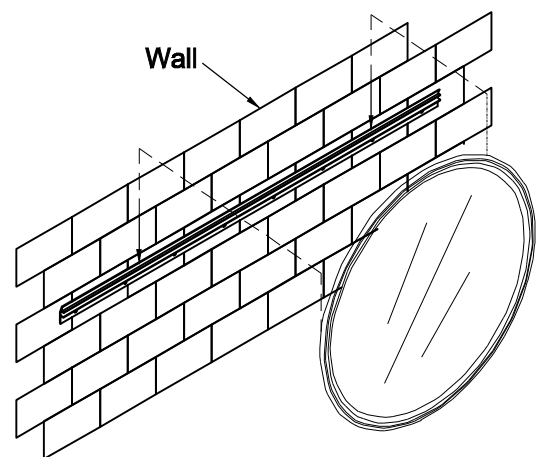

ASSEMBLY INSTRUCTION

Item: 6900-90007-89 Round Mirror

Thank you for purchasing this quality product. Be sure to unpack carefully looking for small parts which may have come loose during shipment.

Read all instruction and study the drawing carefully before starting the assembly process.

HARDWARE PACK

NO.	DRAWING	DESCRIPTION	SIZE	QTY
A		Bolt	$\frac{1}{4}'' \times 1-\frac{3}{4}''$	4pcs
B		Flat washer	$\frac{1}{4}'' \times 19 \times 2$	4pcs
C		Lock washer	$\frac{1}{4}'' \times 12 \times 3$	4pcs
D		Allen key	4mm	1pc