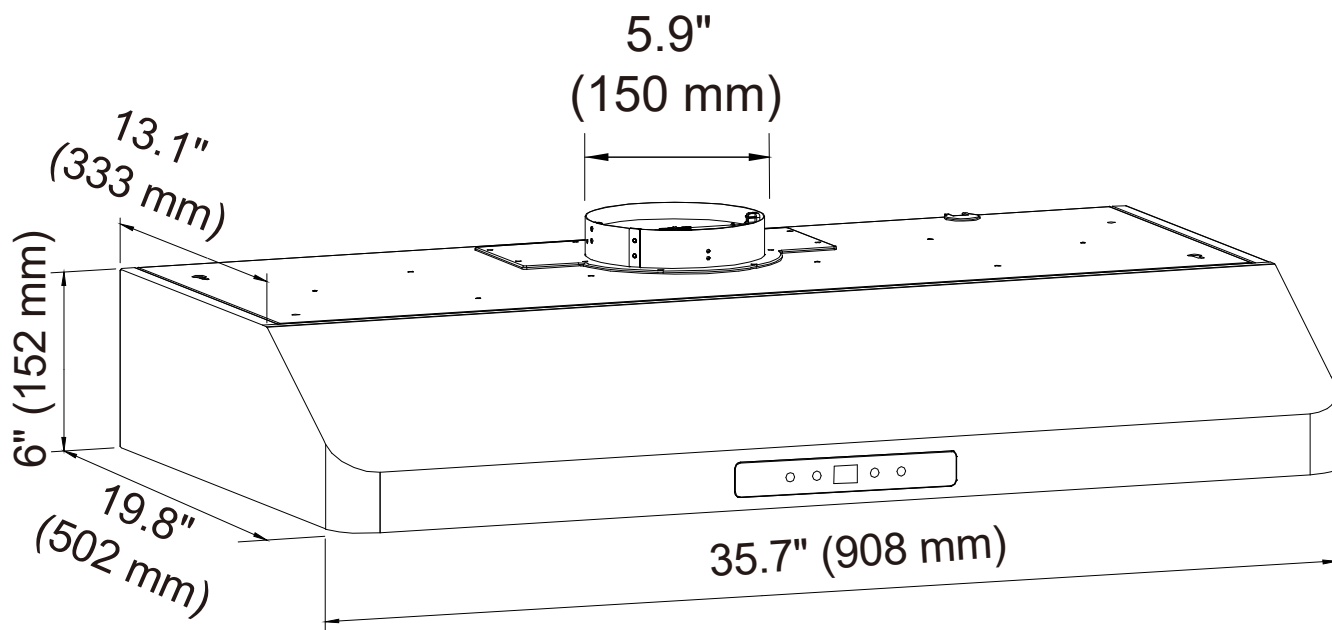

Range Hood

Model: RH-AZ0391TSS

V1.0
03/14/2024

Size	36 inch
Mounting Type	Under Cabinet
Ductless	No
Noise Level	Less Than 60 db
Lights	2 x 2 W LED
Control Type	Touch Panel
Speed Selections	4
Air Flow	600 CFM
Material	Stainless Steel
Color	Natural

Voltage	120 V
Frequency	60 Hz
Amperage	1.7 A
Duct Size (inch)	6" (round) or 3.25" x 10" (rectangular)
Filter Type	3 x Stainless Steel Baffle Filter
Remote Control	No
Additional Chimney	No
Vent Install Type	Ducted
Dimensions	35.7" (W) x 19.8" (L) x 6" (H)
Certifications	cETL, CEC