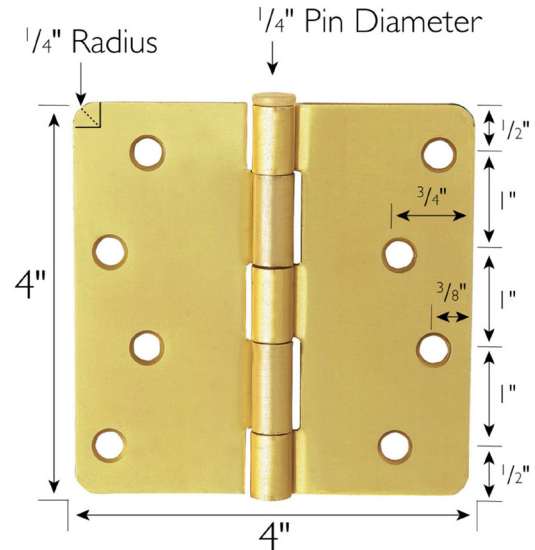

8-Hole 4" x 4", 1/4" Radius Door Hinge 6-Pack
Satin Brass

SPECIFICATIONS

MATERIAL CONSTRUCTION:	Steel
MOUNTING HARDWARE INCLUDED:	#9 x 3 2/5" screws x 8
TOOLS NEEDED FOR INSTALLATION:	Screwdriver
ASSEMBLED DIMENSIONS:	4" H x 4" L x 0.125" W
ASSEMBLED WEIGHT:	3.24 lbs
CORNER RADIUS:	1/4"
HINGE TYPE:	Butt Hinge