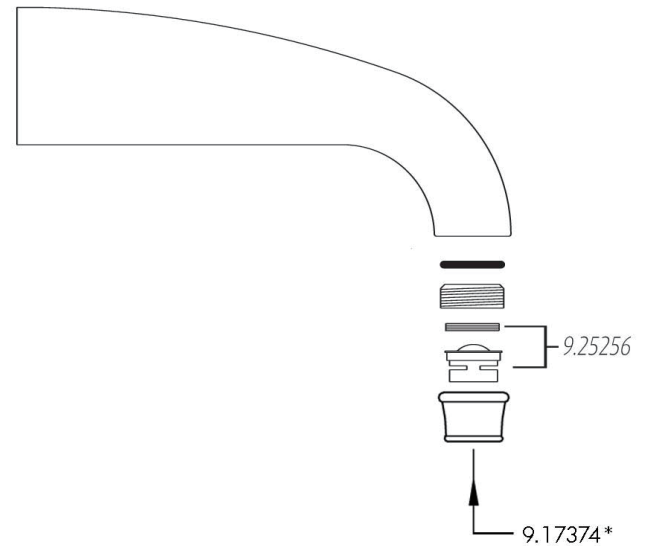

SPECIFICATIONS

DESCRIPTION

- Wall mount tub spout
- 3/4" NPT female inlet
- 8 1/4" reach

FLOW

- Flow rate 16-20 GPM

WARRANTY

- Most products or parts carry "Limited Warranties" against manufacturing defects. For US customers please visit houseofrohl.com/support and for Canadian customers please visit houseofrohl.ca/support for complete product and finish warranty.

QUÉBEC / MARITIMES / OUEST CANADIEN
houseofrohl.ca/support
1-866-473-8442

ONTARIO
houseofrohl.ca/support
1-800-287-5354

SPÉCIFICATIONS

DESCRIPTION

- Pico de tina de montaje mural
- Entrada hembra NPT de 3/4"
- Portée de 8 1/4 po

Pico de tina de montaje mural Georgian Era

Tina Rohl Perrin & Rowe®

MODELOS: TAP23W1

Pour la garantie ou des informations supplémentaires, contactez:

U.S.A.
houseofrohl.com/support
1-800-777-9762

QUÉBEC / MARITIMES / OUEST CANADIEN
houseofrohl.ca/support
1-866-473-8442