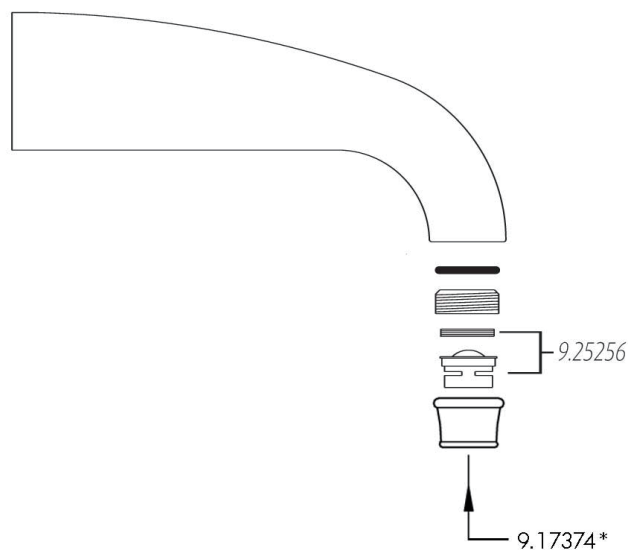

SPECIFICATIONS

DESCRIPTION

- Wall mount tub spout
- 3/4" NPT female inlet
- 8 1/4" reach

FLOW

- Flow rate 16-20 GPM

WARRANTY

- Most products or parts carry "Limited Warranties" against manufacturing defects. For US customers please visit houseofrohl.com/support and for Canadian customers please visit houseofrohl.ca/support for complete product and finish warranty.

Georgian Era Wall Mount Tub Spout

Rohl Perrin & Rowe® Bath

MODELS: U.3605

For warranty or additional information, contact:

U.S.A.
houseofrohl.com/support
1-800-777-9762

QUEBEC / MARITIMES / WESTERN CANADA
houseofrohl.ca/support
1-866-473-8442

ONTARIO
houseofrohl.ca/support
1-800-287-5354

SPÉCIFICATIONS

DESCRIPTION

- Bec de baignoire mural
- Entrée femelle NPT de 3/4 po
- Portée de 8 1/4 po

Débit

- Entre 60,5 et 75,7 L/min (entre 16 et 20 gpm)

GARANTIE