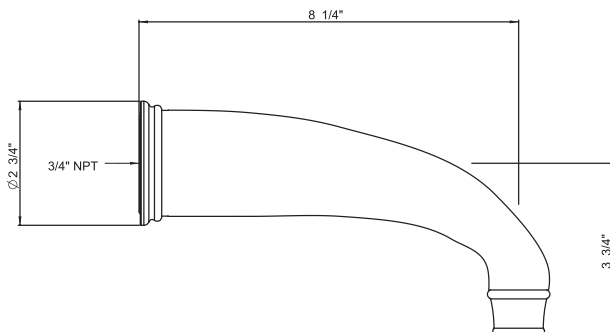

Pour la garantie ou des informations supplémentaires, contactez:

U.S.A.
houseofrohl.com/support
1-800-777-9762

QUÉBEC / MARITIMES / OUEST CANADIEN
houseofrohl.ca/support
1-866-473-8442

ONTARIO
houseofrohl.ca/support
1-800-287-5354