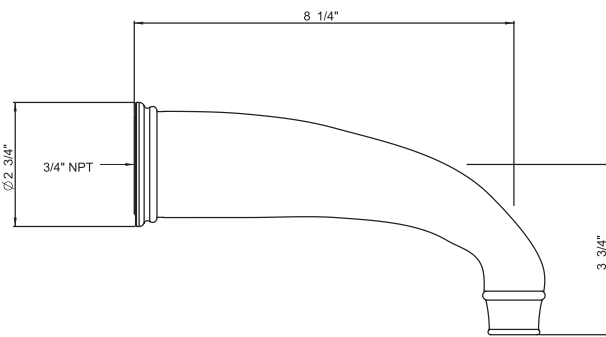

Pour la garantie ou des informations supplémentaires, contactez:

U.S.A.
houseofrohl.com/support
1-800-777-9762

QUÉBEC / MARITIMES / OUEST CANADIEN
houseofrohl.ca/support
1-866-473-8442

ONTARIO
houseofrohl.ca/support
1-800-287-5354