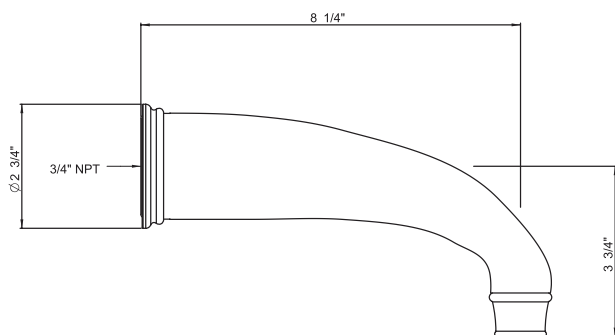

For warranty or additional information, contact:

U.S.A.
houseofrohl.com/support
1-800-777-9762

QUEBEC / MARITIMES / WESTERN CANADA
houseofrohl.ca/support
1-866-473-8442

ONTARIO
houseofrohl.ca/support
1-800-287-5354