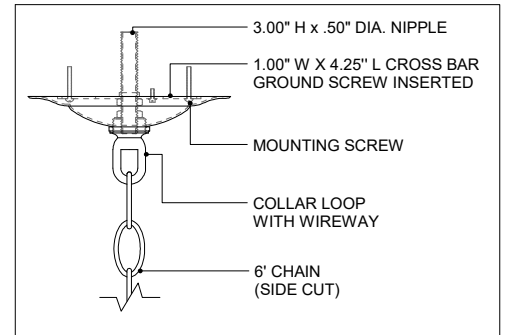

20.00" DIA. BODY
 6.00" DIA. CANOPY
 1.00" W X 4.25" L
 CROSS BAR

9000-1113

ALL WORK © 2023 CURREY & COMPANY