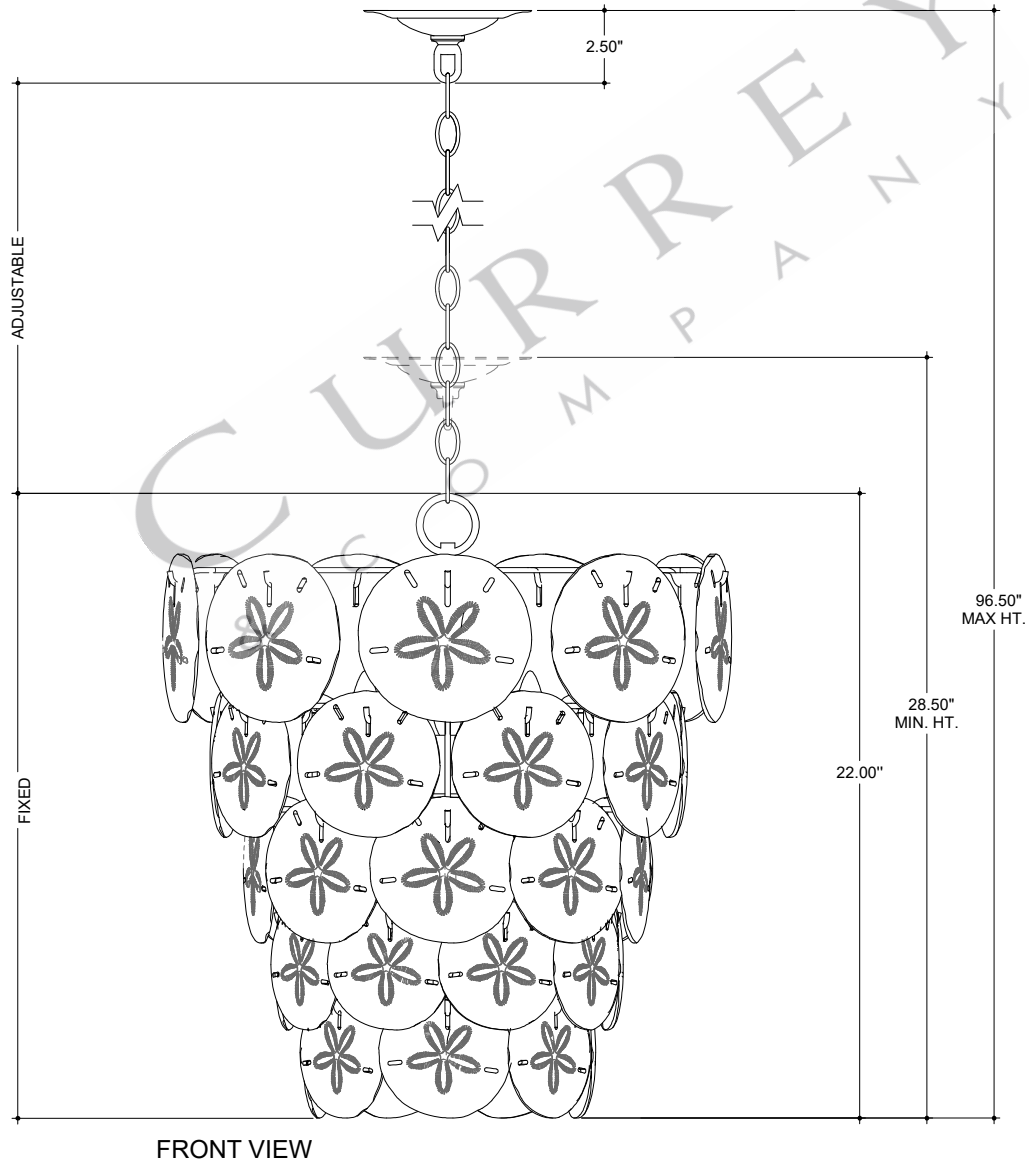

20.00" DIA. BODY
 6.00" DIA. CANOPY
 1.00" W X 4.25" L
 CROSS BAR

9000-1113

ALL WORK © 2023 CURREY & COMPANY