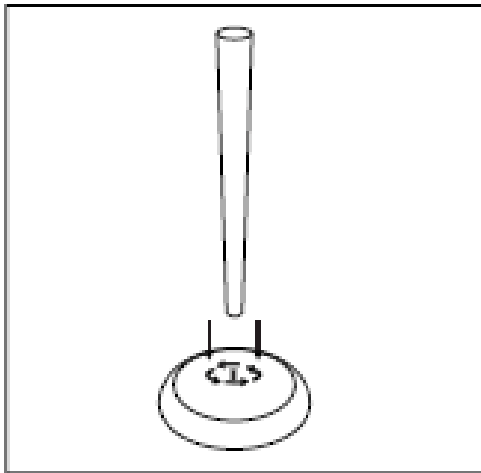

# ASSEMBLY INSTRUCTIONS ALESSIA DRINK TABLE METAL

METAL BASE

1 PC METAL TOP

1 PC METAL POLE

STEP-1

STEP-2

READY TO USE