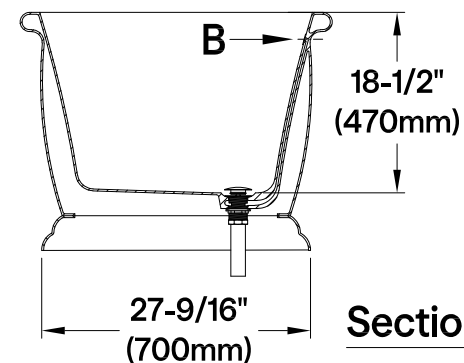

VTDE713224

70.5" Acrylic Pedestal Tub with Drain

Drain Hole Size

Scale (3:1)

View B

Scale (5:1)

Section A-A

M14 x 120 (4 pcs)
 M14 x 100 (1 pc)