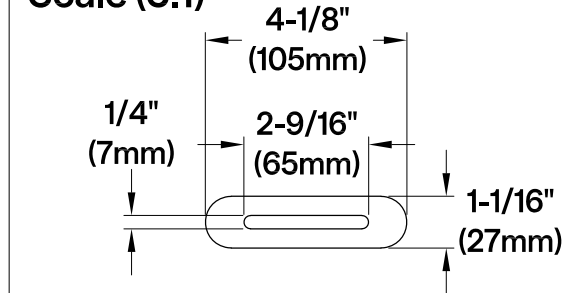

VTDE713224

70.5" Acrylic Pedestal Tub with Drain

Drain Hole Size

Scale (3:1)

View B

Scale (5:1)

Section A-A

M14 x 120 (4 pcs)
 M14 x 100 (1 pc)