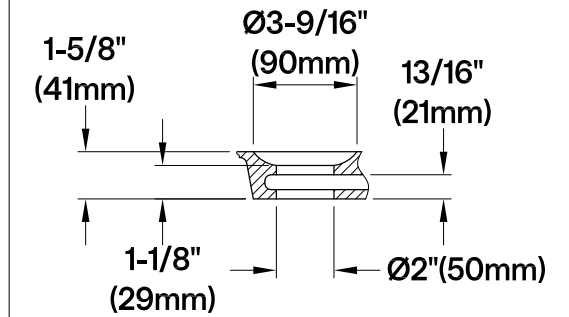

VTDE713224

70.5" Acrylic Pedestal Tub with Drain

Drain Hole Size

Scale (3:1)

View B

Scale (5:1)

Section A-A

M14 x 120 (4 pcs)
 M14 x 100 (1 pc)