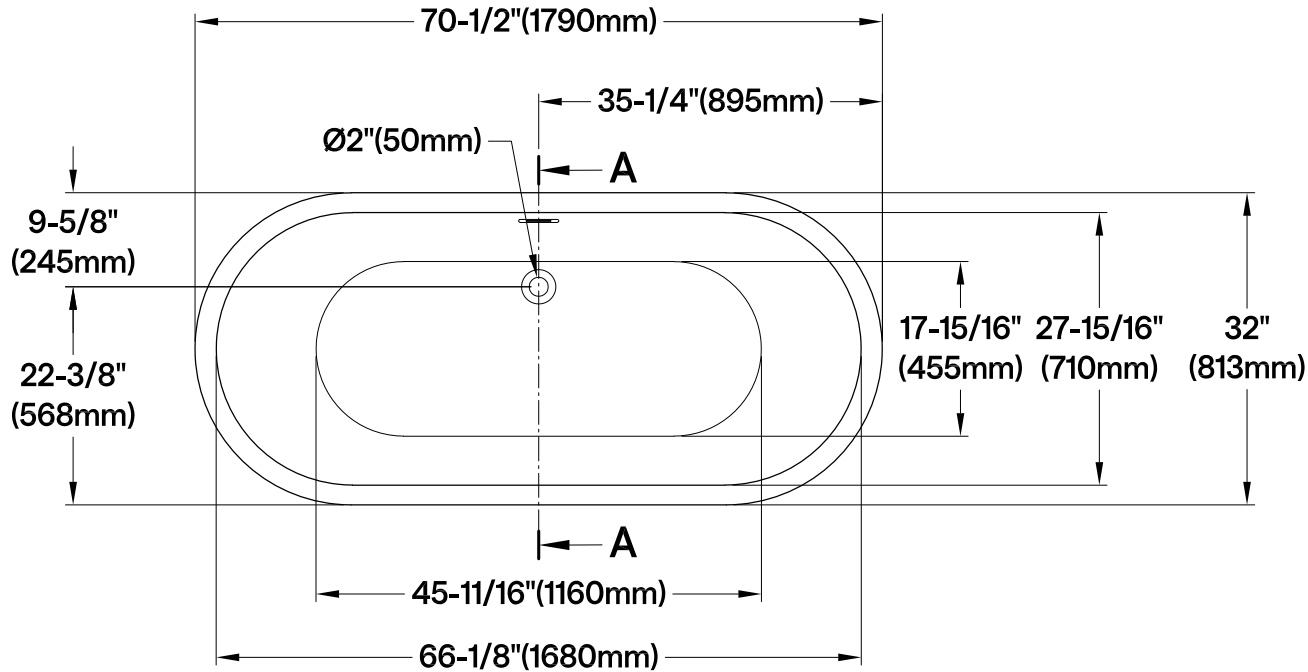

VTDE713224

70.5" Acrylic Pedestal Tub with Drain

Drain Hole Size

Scale (3:1)

View B

Scale (5:1)

Section A-A

M14 x 120 (4 pcs)
 M14 x 100 (1 pc)