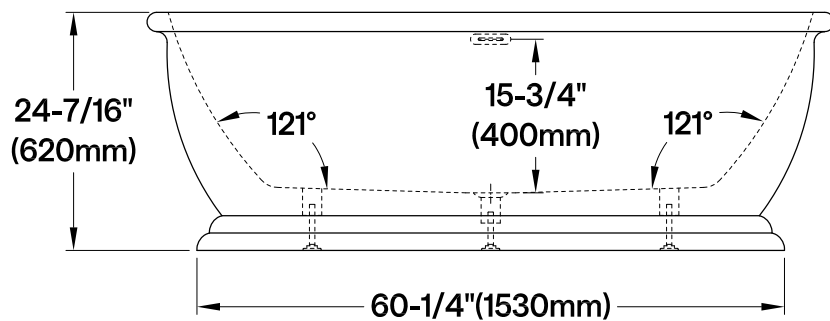

VTDE713224

70.5" Acrylic Pedestal Tub with Drain

Drain Hole Size

Scale (3:1)

View B

Scale (5:1)

Section A-A

M14 x 120 (4 pcs)
 M14 x 100 (1 pc)