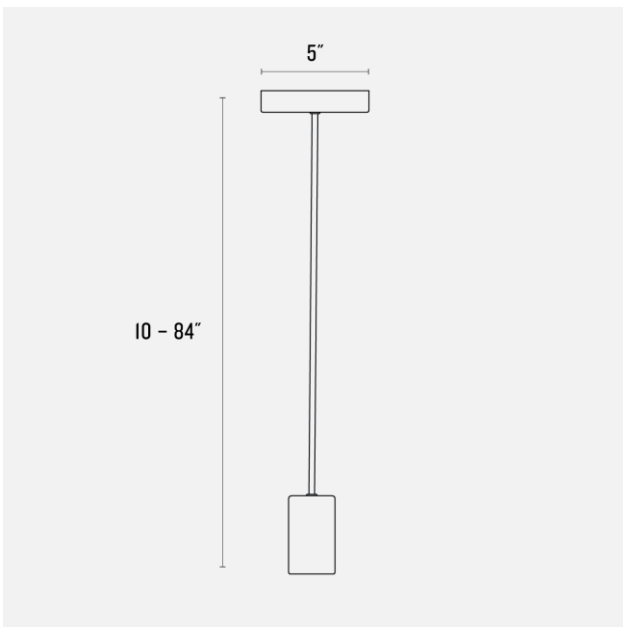

Location Rating: Damp

Dimensions:

Width: 2"

Canopy Width: 5"

Materials: Brass or Steel (Colors)

One year guarantee

Color Options

Natural Brass
(NB)