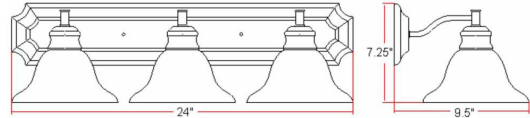

Bristol 3-Light Vanity Light
Satin Nickel

SPECIFICATIONS

MOUNTING:	Wall Mount	LED BRIGHTNESS (LUMENS):	N/A
SLOPED CEILING ADAPTABLE:	No	LED COLOR CORRELATED TEMPERATURE (CCT):	N/A
LAMP TYPE 1:	Maximum 60W Medium Base Bulb	LED COLOR RENDERING INDEX (CRI):	N/A
BULB INCLUDED:	No	LED EFFICACY:	N/A
WATTS PER BULB:	60W	LED AVERAGE RATED LIFE:	N/A
TOTAL WATTAGE:	180W	ENERGY EFFICIENT:	No
DIMMABLE:	Yes	LIGHTING AMPS:	N/A
MATERIAL CONSTRUCTION:	Steel	VOLTAGE:	120V
ASSEMBLED DIMENSIONS:	7.25" H x 24" L x 9.5" D		
WEIGHT:	9.20 lbs.		
BACKPLATE DIMENSIONS:	4.65" H x 24" W		
CANOPY/PLATE DIMENSIONS:	N/A		
GLASS/SHADE DIMENSIONS:	4.2" H x 7.5" L x 7.5" D		
GLASS/SHADE MATERIAL:	Glass		
GLASS/SHADE TYPE:	Alabaster		
GLASS/SHADE COLOR:	White		