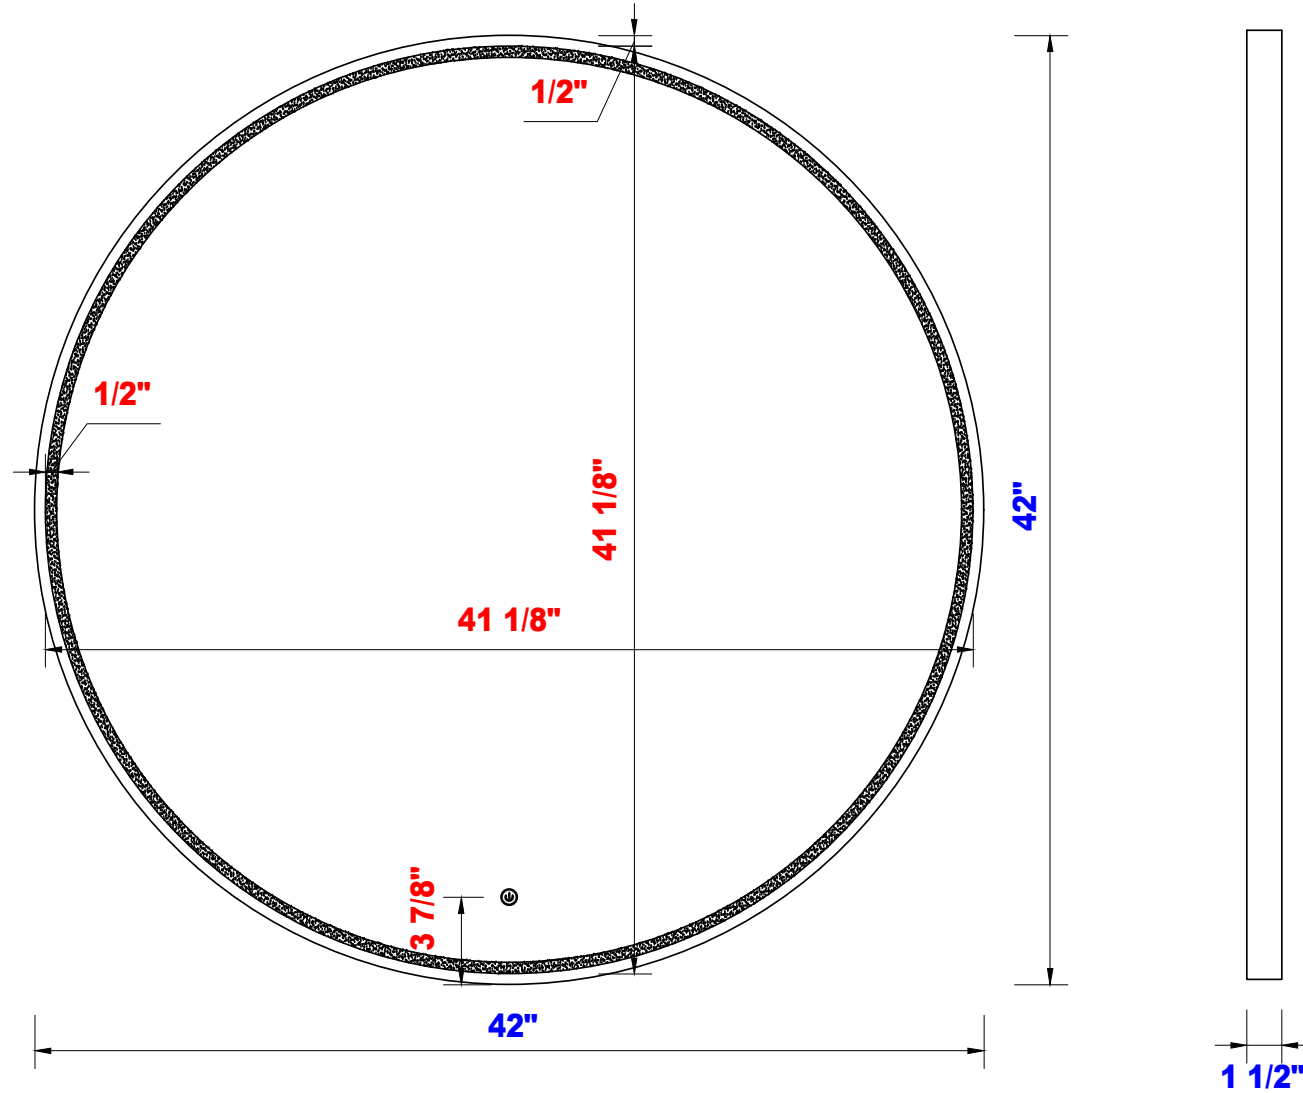

42"

Item Number :  
933-M42-GW

JAMES MARTIN

VANITIES™

**Cirque 42" Mirror**  
Diagrams with Dimensions

Page 01 of 01

1067mm

Item Number :  
933-M42-GW

JAMES MARTIN

VANITIES™

**Cirque 1067mm Mirror**  
Diagrams with Dimensions  
Page 01 of 01