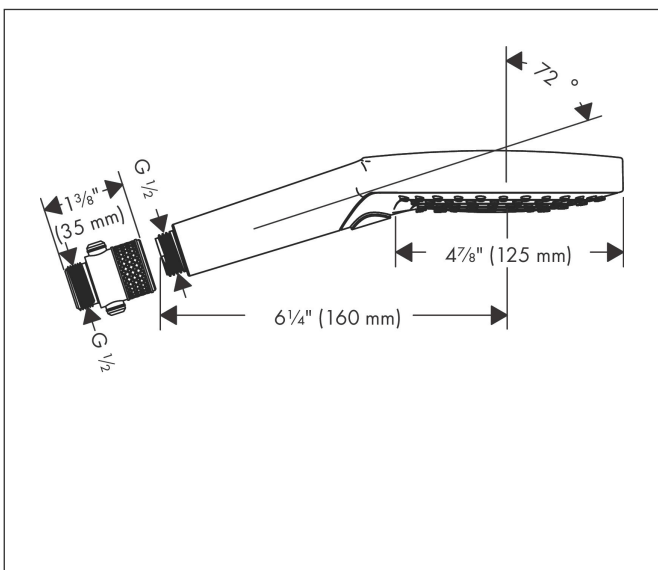

Brand hansgrohe
 Art. Name **Raindance Select S** Handshower 120 3-Jet Powder Rain ADA, 1.75 GPM
 Art. Nr. 04903000
 Surface chrome
 Pos. 1

Product Picture

Drawing

Features

- Consists of: hand shower, None Positive Shut Off Diverter CH
- Spray modes hand shower: PowderRain, Rain, Whirl
- Flow: 1.75 GPM (6.6 L/Min)