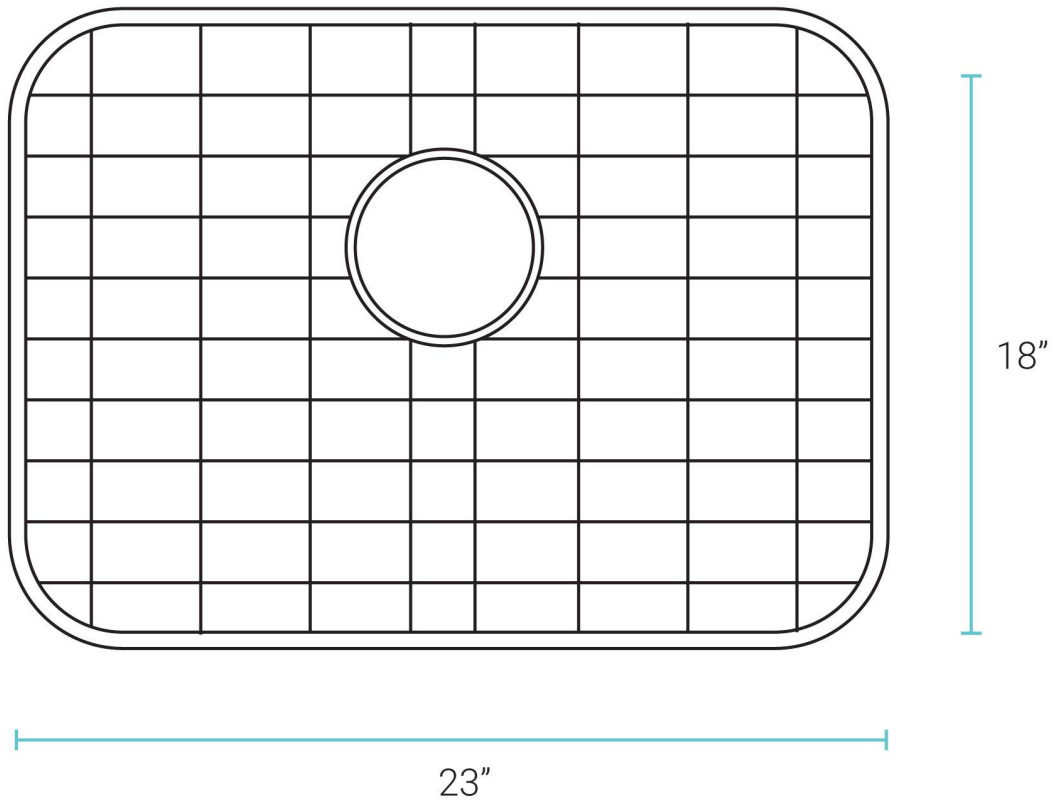

**Swiss Madison**<sup>®</sup>  
well made forever

SM-KU703-G