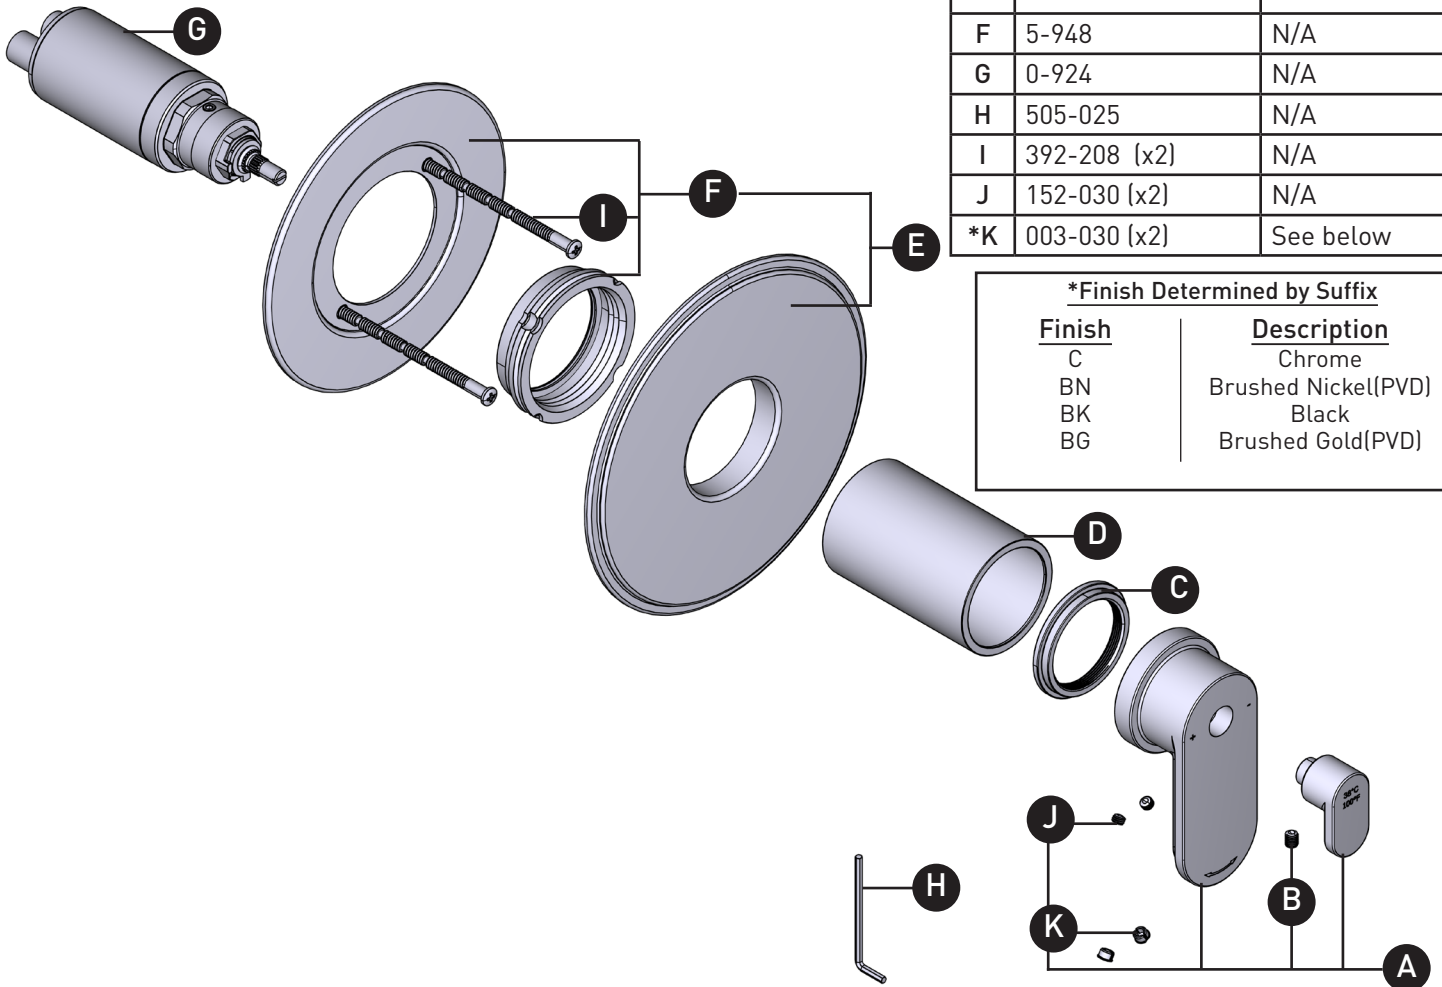

ORDER BY PART NUMBER

ILLUSTRATED PARTS

TAA23

ARCA

2-way Type T/P (thermostatic/pressure balance) Coaxial Valve Trim

ID	Kit Number	Finish
*A	218579	See below
B	152-060	N/A
*C	052-071	See below
*D	053-077	See below
*E	218580	See below
F	5-948	N/A
G	0-924	N/A
H	505-025	N/A
I	392-208 (x2)	N/A
J	152-030 (x2)	N/A
*K	003-030 (x2)	See below

*Finish Determined by Suffix

Finish	Description
C	Chrome
BN	Brushed Nickel(PVD)
BK	Black
BG	Brushed Gold(PVD)

For warranty or additional information, contact:

US Customers

U.S.A.
houseofrohl.com/support
1-800-777-9762

Canadian Customers

QUEBEC / MARITIMES / WESTERN CANADA
QUÉBEC / MARITIMES / OUEST CANADIEN
QUEBEC / MARITIMOS / CANADA OCCIDENTAL
houseofrohl.ca/support
1-866-473-8442

ONTARIO
houseofrohl.ca/support
1-800-287-5354