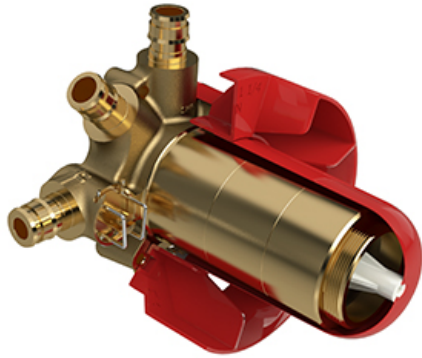

Customer Service

Ontario, West Canada : 888-287-5354 Quebec, Maritimes, United States : 866-473-8442

3-way Type T/P coaxial valve trim
TVSTM45

Specifications

Descriptions

- 6 positions (OFF, 1, 1 and 2, 2, 2 and 3, 3) share
- Trim only
- Thermostatic/pressure balance coaxial cartridge with check valves
- R45, R45-SPEX or R45-EX rough required to complete

Available flow

- 23 L/min, 6.0 gpm (US) 60psi

Certifications

- CSA B125.1
- ASME A112.18.1
- ASSE 1016
- CMR248 Approval
- ADA

Sizes, models and finishes may differ from those presented.

Warranty

This **Riobel Inc.** product you have purchased carries a Limited Lifetime Warranty on the chrome, PVD finish, blacks and all working parts and is guaranteed from the initial purchase date against all manufacturing defects. All other finishes, including plastic components, are guaranteed for one year. All electric and/or electronic parts are covered by a 5-year limited warranty.

Customer Service

Ontario, West Canada : 888-287-5354 Quebec, Maritimes, United States : 866-473-8442

3-way Type T/P coaxial valve rough without cartridge
 EXPANSION PEX
R45-EX

Specifications

Descriptions

- TXX45XX or TXX47XX trim required to complete
- Service valves
- Rough only
- Three 1/2" outlets EXPANSION PEX
- 1/2" inlet EXPANSION PEX
- Test cap