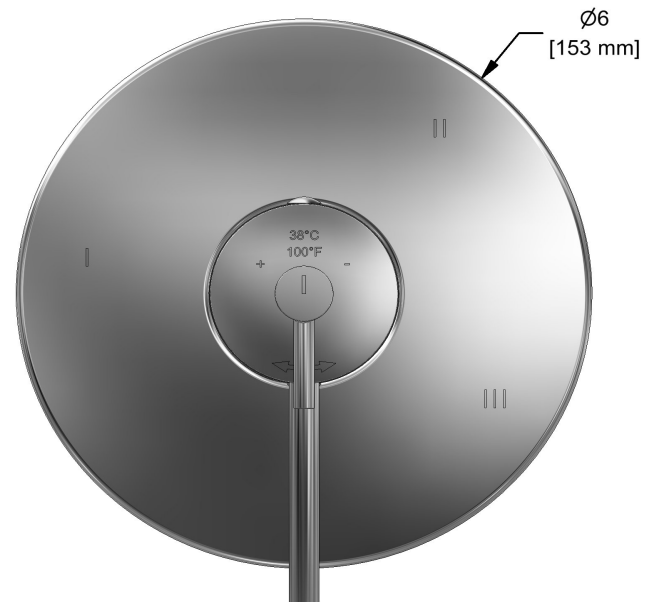

Sizes, models and finishes may differ from those presented.

Warranty

This **Riobel Inc.** product you have purchased carries a Limited Lifetime Warranty on the chrome, PVD finish, blacks and all working parts and is guaranteed from the initial purchase date against all manufacturing defects. All other finishes, including plastic components, are guaranteed for one year. All electric and/or electronic parts are covered by a 5-year limited warranty.

Customer Service

Ontario, West Canada : 888-287-5354 Quebec, Maritimes, United States : 866-473-8442