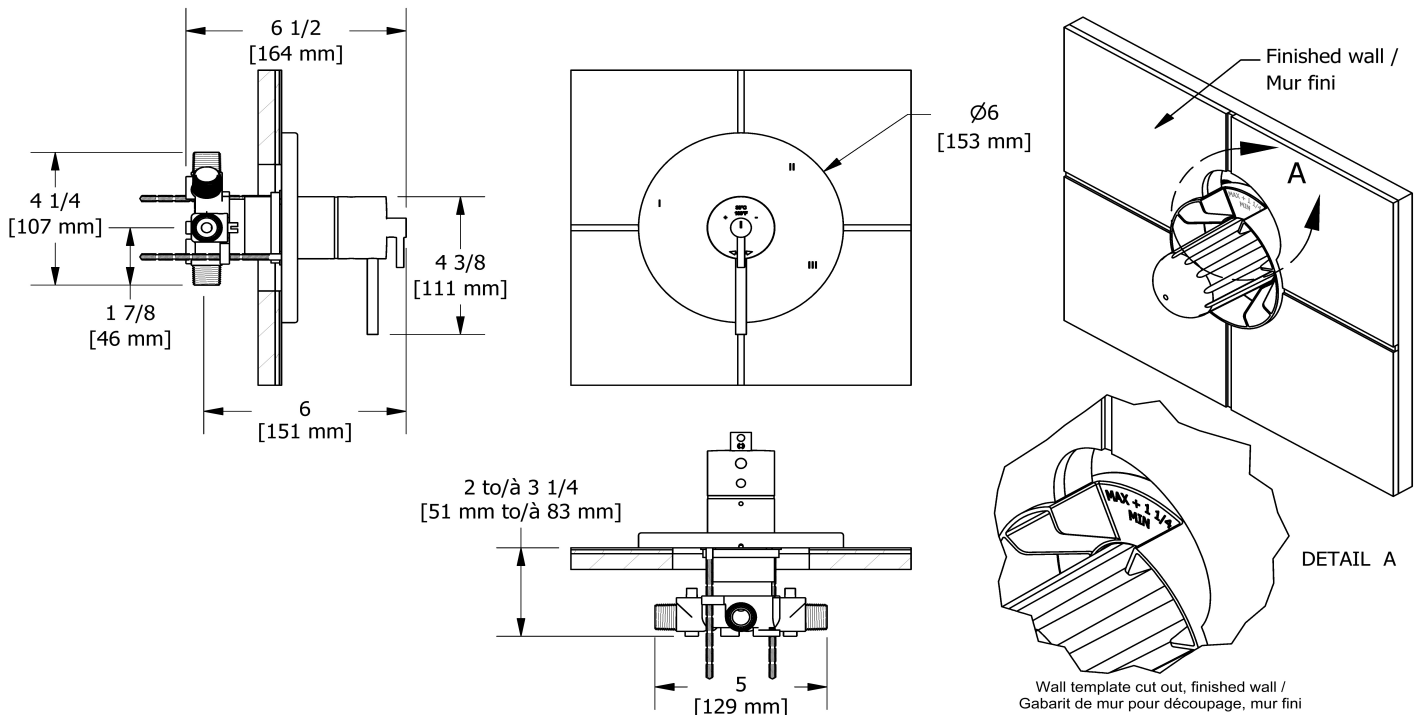

Sizes, models and finishes may differ from those presented.

Warranty

This **Riobel Inc.** product you have purchased carries a Limited Lifetime Warranty on the chrome, PVD finish, blacks and all working parts and is guaranteed from the initial purchase date against all manufacturing defects. All other finishes, including plastic components, are guaranteed for one year. All electric and/or electronic parts are covered by a 5-year limited warranty.

Customer Service

Ontario, West Canada : 888-287-5354 Quebec, Maritimes, United States : 866-473-8442