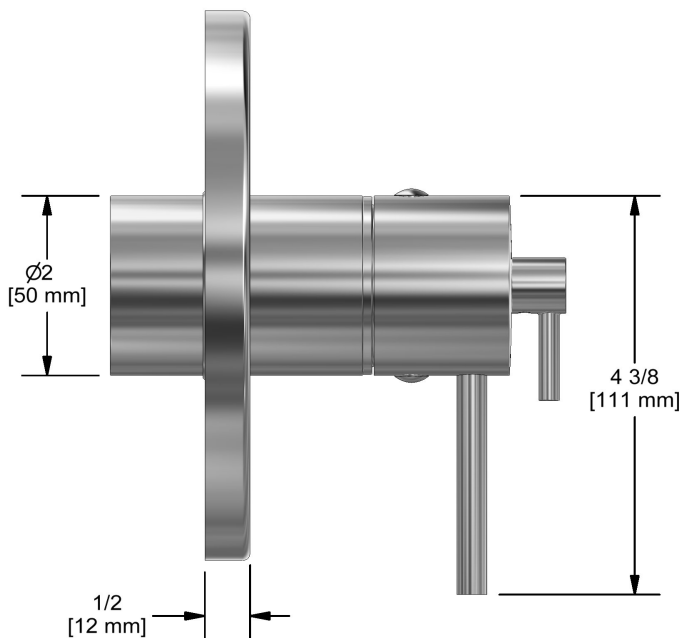

Sizes, models and finishes may differ from those presented.

Warranty

This **Riobel Inc.** product you have purchased carries a Limited Lifetime Warranty on the chrome, PVD finish, blacks and all working parts and is guaranteed from the initial purchase date against all manufacturing defects. All other finishes, including plastic components, are guaranteed for one year. All electric and/or electronic parts are covered by a 5-year limited warranty.

Customer Service

Ontario, West Canada : 888-287-5354 Quebec, Maritimes, United States : 866-473-8442