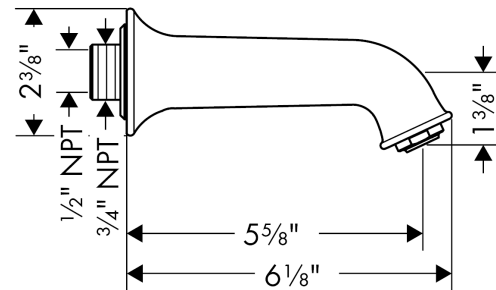

**Talis C
Tub Spout**

Finishes : **chrome** Part no. : **14148001**

Description

Features

- Solid brass
- Includes: 1/2" female and 3/4" male adaptor

Item details

List Price \$ 211.00

Compliance

Product image

Scale drawing

Talis C
Tub Spout
 Finishes : **chrome** Part no. : **14148001**

Exploded drawing

Year of production: >04/09

Talis C

Tub Spout

Finishes : **chrome** Part no. : **14148001**

Spare parts list

Year of production: >**04/09**

Pos.	Description	Part no.	Price	PU
1	connecting thread	96472001	-	1
2	O-ring 16x2,5	98134000	-	1
3	hollow set screw M6x8	97810000	-	1
4	aerator M24x1 (25 l/min)	13914000	-	1