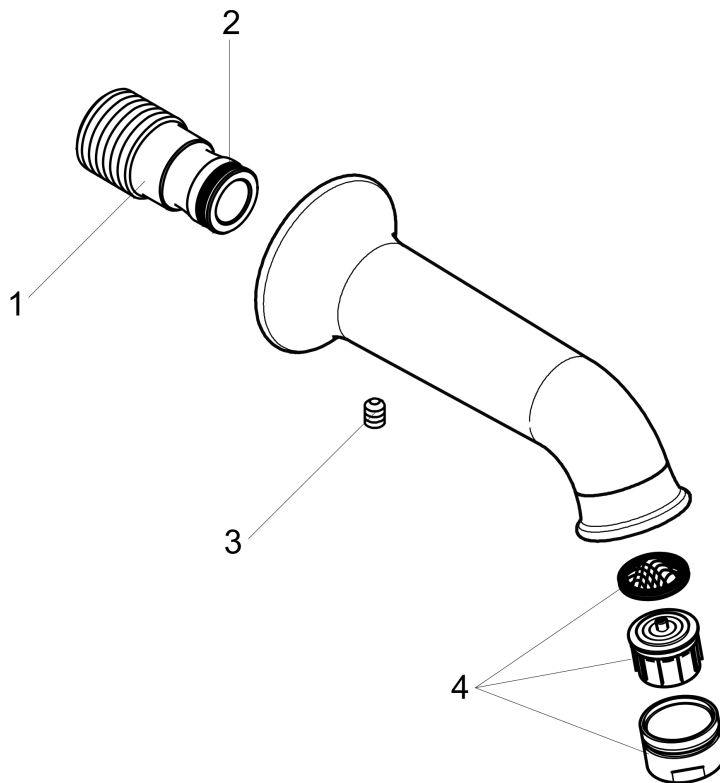

**Talis C
Tub Spout**

Finishes : **chrome** Part no. : **14148001**

Description

Features

- Solid brass
- Includes: 1/2" female and 3/4" male adaptor

Item details

List Price \$ 211.00

Compliance

Product image

Scale drawing

Talis C
Tub Spout
 Finishes : **chrome** Part no. : **14148001**

Exploded drawing

Year of production: >04/09

Talis C

Tub Spout

Finishes : **chrome** Part no. : **14148001**

Spare parts list

Year of production: >**04/09**

Pos.	Description	Part no.	Price	PU
1	connecting thread	96472001	-	1
2	O-ring 16x2,5	98134000	-	1
3	hollow set screw M6x8	97810000	-	1
4	aerator M24x1 (25 l/min)	13914000	-	1