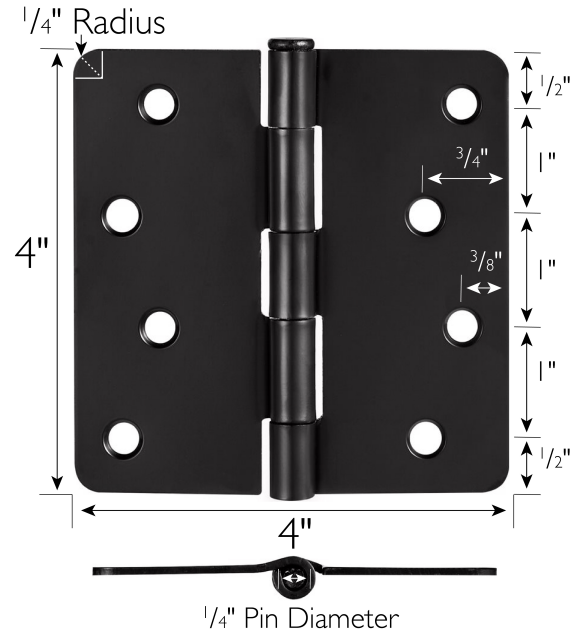

8-Hole 4" x 4", 1/4" Radius Door Hinge 6-Pack
Matte Black

SPECIFICATIONS

MATERIAL CONSTRUCTION:	Steel
MOUNTING HARDWARE INCLUDED:	Yes
TOOLS NEEDED FOR INSTALLATION:	Screwdriver
ASSEMBLED DIMENSIONS:	4" H x 4" L x 0.125" D
ASSEMBLED WEIGHT:	3.24 lbs.
CROSS BORE:	N/A
CORNER RADIUS:	1/4"
PROJECTION:	N/A
HINGE TYPE:	Butt Hinge
NUMBER OF HOOKS:	N/A