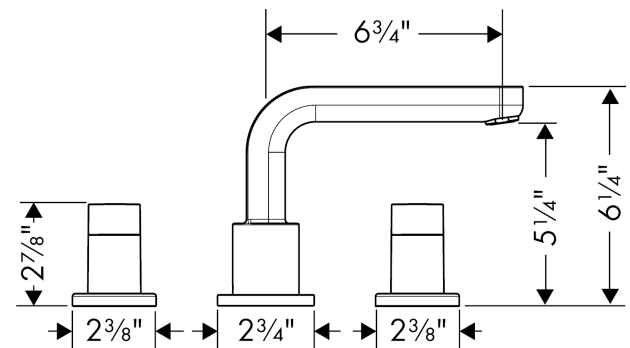

Metris S
3-Hole Roman Tub Set Trim with Full Handles
 Finishes : **chrome** Part no. : **31436001**

Description

Features

- Flow: 5.81 GPM (22 L/Min)
- 90° ceramic valves

Item details

List Price \$ 721.00

Compliance

Product image

Scale drawing

Metris S
3-Hole Roman Tub Set Trim with Full Handles
 Finishes : **chrome** Part no. : **31436001**

Exploded drawing

Year of production: >04/07

Metris S

3-Hole Roman Tub Set Trim with Full Handles

Finishes : **chrome** Part no. : **31436001**

Spare parts list

Year of production: >04/07

Pos.	Description	Part no.	Price	PU
1	spout cpl.	31095000	-	1
2	hollow set screw M6x6	97660000	-	1
3	aerator M24x1 (25 l/min)	13956000	-	1
4	escutcheon Ø 70 mm	97779000	-	1
5	adapter for spout	88512000	-	1
6	handle	31097000	-	1
7	handle	31096000	-	1
8	handle fixing set	94184000	-	1
9	escutcheon	31098000	-	1
a	base body	06607000	-	1