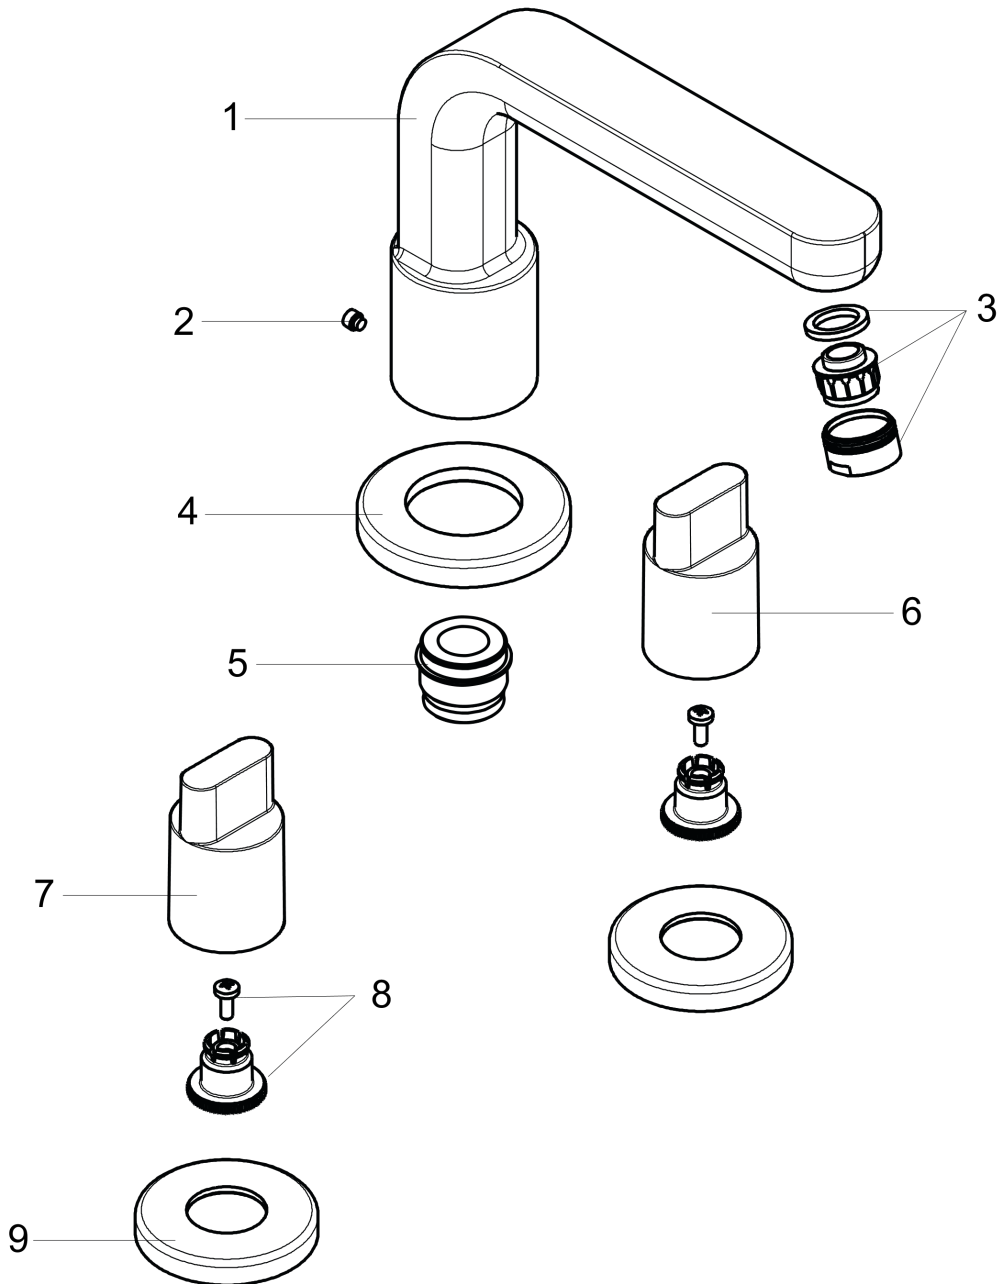

Metris S
3-Hole Roman Tub Set Trim with Full Handles
 Finishes : **chrome** Part no. : **31436001**

Description

Features

- Flow: 5.81 GPM (22 L/Min)
- 90° ceramic valves

Item details

List Price \$ 721.00

Compliance

Product image

Scale drawing

Metris S
3-Hole Roman Tub Set Trim with Full Handles
 Finishes : **chrome** Part no. : **31436001**

Exploded drawing

Year of production: >04/07

Metris S

3-Hole Roman Tub Set Trim with Full Handles

Finishes : **chrome** Part no. : **31436001**

Spare parts list

Year of production: >04/07

Pos.	Description	Part no.	Price	PU
1	spout cpl.	31095000	-	1
2	hollow set screw M6x6	97660000	-	1
3	aerator M24x1 (25 l/min)	13956000	-	1
4	escutcheon Ø 70 mm	97779000	-	1
5	adapter for spout	88512000	-	1
6	handle	31097000	-	1
7	handle	31096000	-	1
8	handle fixing set	94184000	-	1
9	escutcheon	31098000	-	1
a	base body	06607000	-	1