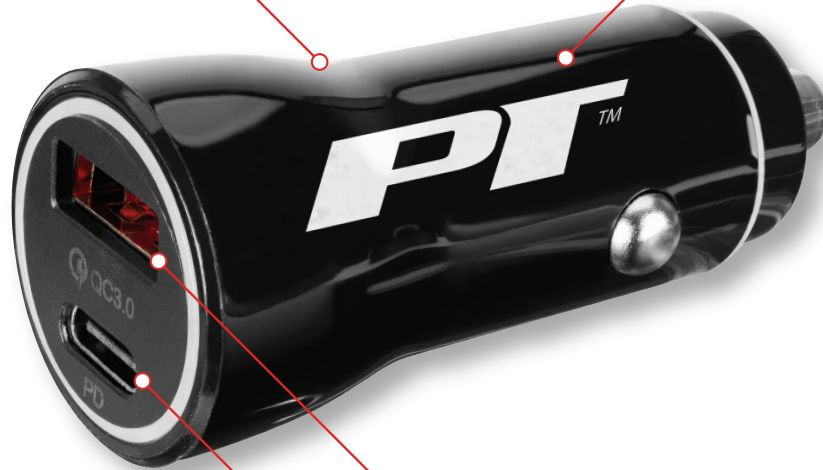

# DUAL USB/USB-C 12V ADAPTER

## 3 AMP

Max output for charging

## DUAL PORTS

Charge two devices at the same time

Item #	Inner	Master	UPC	Packaging
<b>W493</b>	8	64	039564152641	Carded

- Charge two devices at the same time - one standard USB cord and one USB-C cord
- Keep your electronic devices charged while on the go

- Compatible with most USB charging devices and recharges most phones completely in 3-4 hours
- Specifications: 12-24V input, 36W total output: 3A @ 5V, 2A @ 9V, 1.5A @ 12V