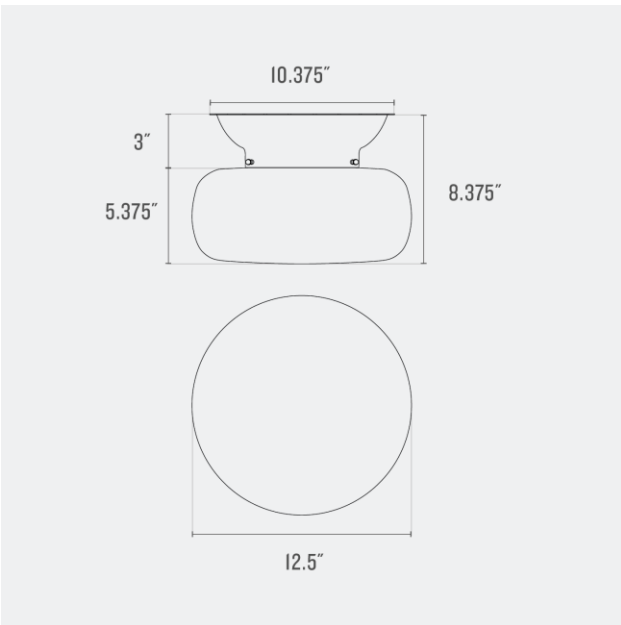

SCHOOLHOUSE

Fran 6", Ellipse Shade

Application: Flush Mount

Product Origin: Processed and assembled in Portland, Oregon using ethically-sourced domestic and global components.

UL Listed: Yes

Max Wattage: 100 W

Voltage: 120/220 V

Location Rating: Damp

Dimensions:

Overall: 8.375" H x 12.5" W x 12.5" D

Shade: 5.375" H x 12.5" W x 12.5" D

Canopy: 3" H x 10.375" W x 10.375" D

Fitter Size: 6"

Materials: Brass, Glass, Steel

One year guarantee