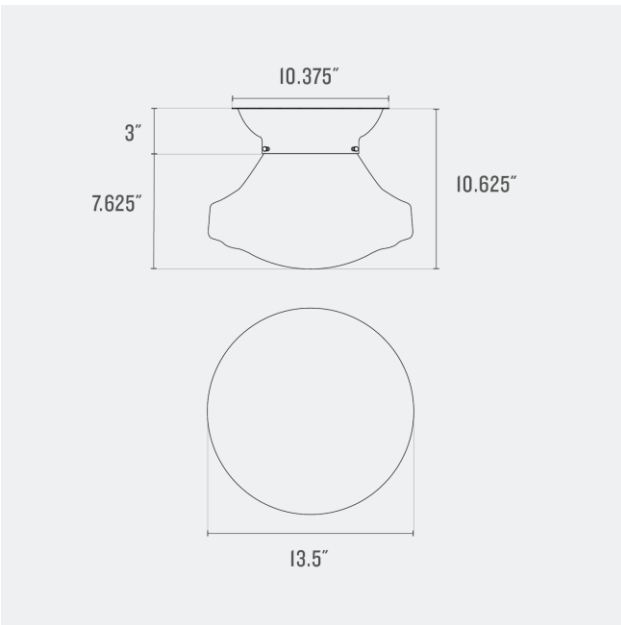

SCHOOLHOUSE

Fran 6", 14" Belt Shade

Application: Flush Mount

Product Origin: Processed and assembled in Portland, Oregon using ethically-sourced domestic and global components.

UL Listed: Yes

Max Wattage: 100 W

Voltage: 120/220 V

Location Rating: Damp

Dimensions:

Overall: 10.625" H x 13.5" W x 13.5" D

Shade: 7.625" H x 13.5" W x 13.5" D

Canopy: 3" H x 10.375" W x 10.375" D

Fitter Size: 6"

Materials: Brass, Glass, Steel

One year guarantee