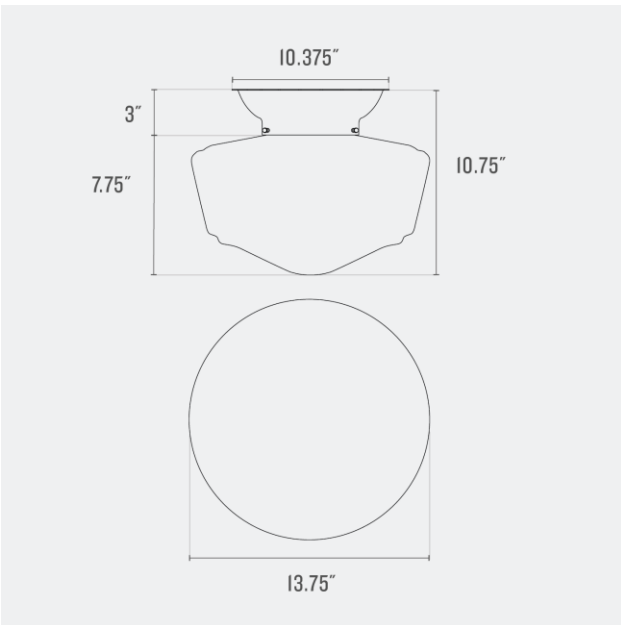

SCHOOLHOUSE

Fran 6", 14" Traditional Schoolhouse Shade

Application: Flush Mount

Product Origin: Processed and assembled in Portland, Oregon using ethically-sourced domestic and global components.

UL Listed: Yes

Max Wattage: 100 W

Voltage: 120/220 V

Location Rating: Damp

Dimensions:

Overall: 10.75" H x 13.75" W x 13.75" D

Shade: 7.75" H x 13.75" W x 13.75" D

Canopy: 3" H x 10.375" W x 10.375" D

Fitter Size: 6"

Materials: Brass, Glass, Steel

One year guarantee