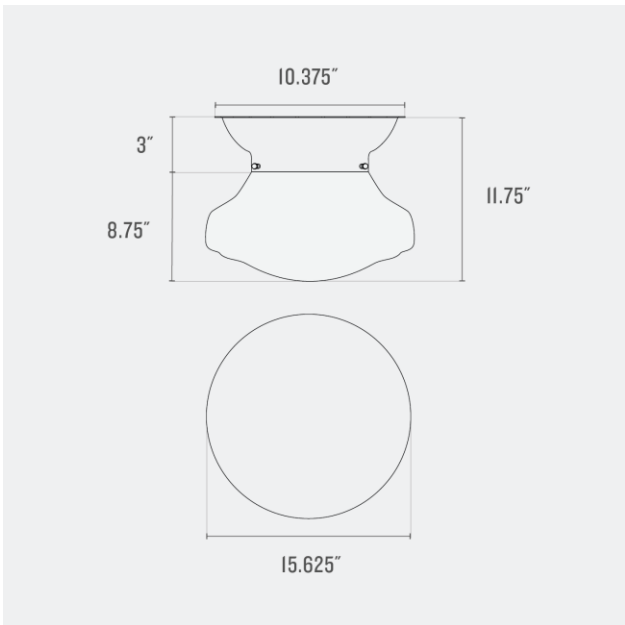

Dimensions:

Overall: 11.75" H x 15.625" W x 15.625" D

Shade: 8.75" H x 15.625" W x 15.625" D

Canopy: 3" H x 10.375" W x 10.375" D

Fitter Size: 6"

Materials: Brass, Glass, Steel

One year guarantee