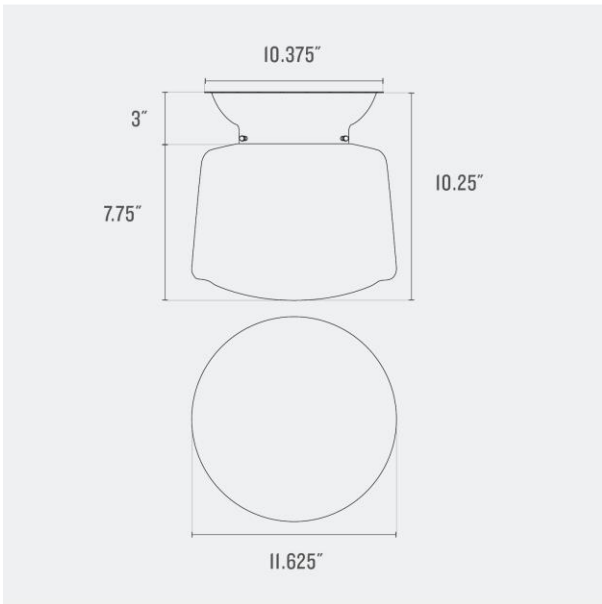

Dimensions:

Overall: 10.25" H x 11.625" W x 11.625" D

Shade: 7.75" H x 11.625" W x 11.625" D

Canopy: 3" H x 10.375" W x 10.375" D

Fitter Size: 6"

Materials: Brass, Glass, Steel

One year guarantee