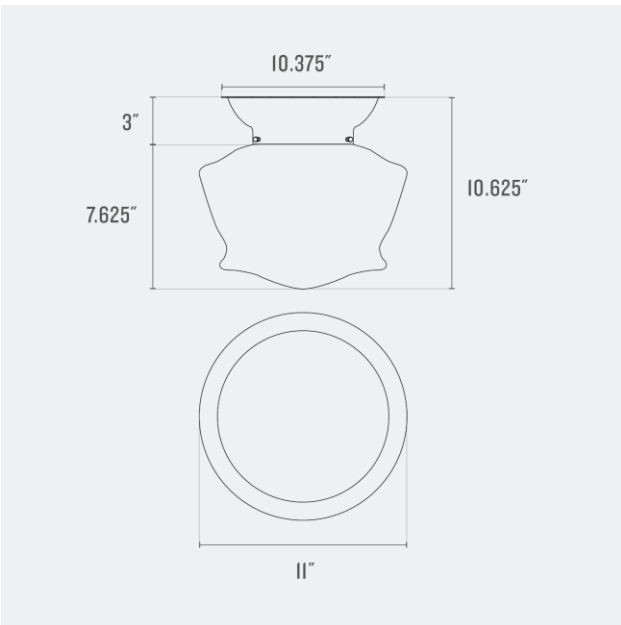

SCHOOLHOUSE

Fran 6", Ogee Shade

Application: Flush Mount

Product Origin: Processed and assembled in Portland, Oregon using ethically-sourced domestic and global components.

UL Listed: Yes

Max Wattage: 100 W

Voltage: 120/220 V

Location Rating: Damp

Dimensions:

Overall: 10.625" H x 11" W x 11" D

Shade: 7.625" H x 11" W x 11" D

Canopy: 3" H x 10.375" W x 10.375" D

Fitter Size: 6"

Materials: Brass, Glass, Steel

One year guarantee