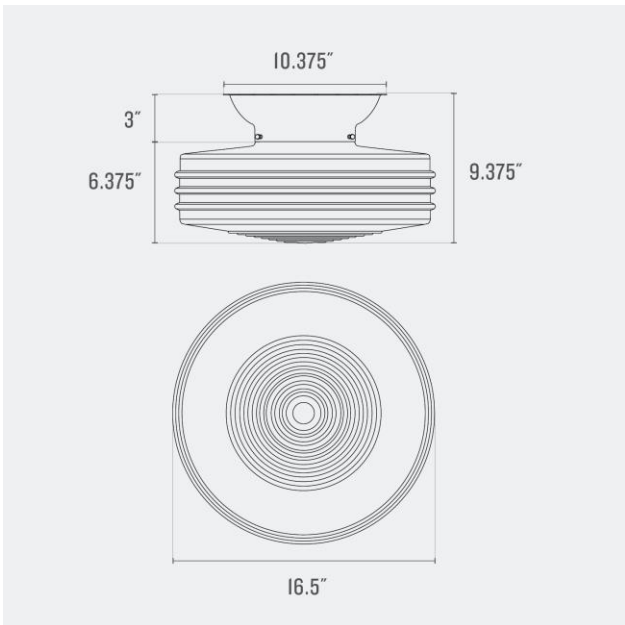

Dimensions:

Overall: 9.375" H x 16.5" W x 16.5" D

Shade: 6.375" H x 16.5" W x 16.5" D

Canopy: 3" H x 10.375" W x 10.375" D

Fitter Size: 6"

Materials: Brass, Glass, Steel

One year guarantee