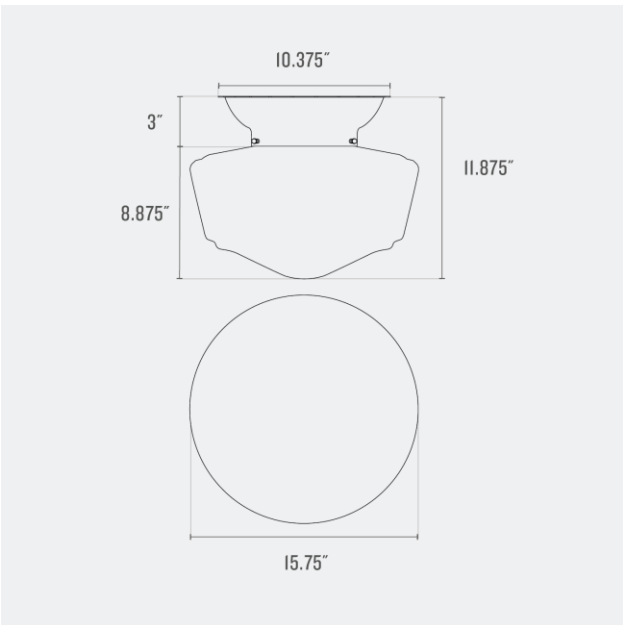

SCHOOLHOUSE

Fran 6", 16" Traditional Schoolhouse Shade

Application: Flush Mount

Product Origin: Processed and assembled in Portland, Oregon using ethically-sourced domestic and global components.

UL Listed: Yes

Max Wattage: 100 W

Voltage: 120/220 V

Location Rating: Damp

Dimensions:

Overall: 11.875" H x 15.75" W x 15.75" D

Shade: 8.875" H x 15.75" W x 15.75" D

Canopy: 3" H x 10.375" W x 10.375" D

Fitter Size: 6"

Materials: Brass, Glass, Steel

One year guarantee