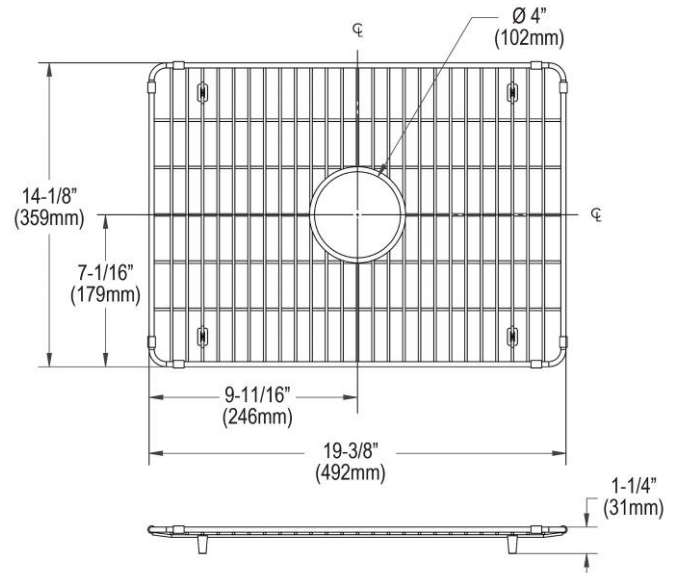

Material:	Stainless Steel
Finish:	Polished Stainless Steel
Dimensions:	19-3/8" x 14-1/8" x 1-1/4"

A Century of Tradition and Quality.

For more than 100 years, Elkay has been making innovative products and providing exceptional customer care. We take pride in offering plumbing products that make life easier, inspire change and leave the world a better place.

[Clean and Care Manual (PDF)](#)

[Clean and Care Manual (PDF)](#)

[Warranty (PDF)](#)