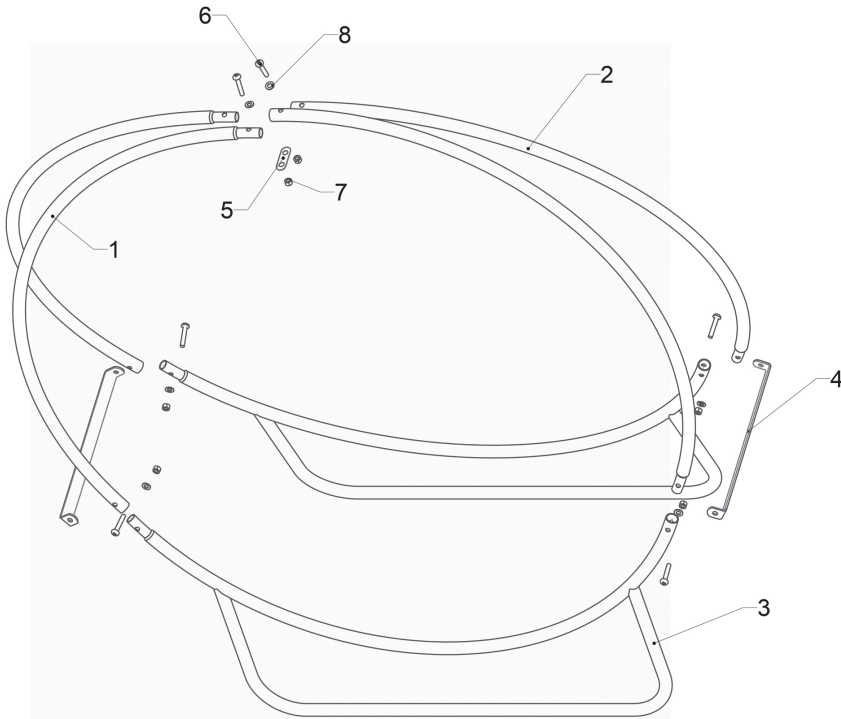

## 40-inch Tubular Firewood Log Hoop #QX40LH Instruction

Item	Parts drawing	Qty
1		2
2		2
3		2
4		2
5		1
6		6
7		6
8		6