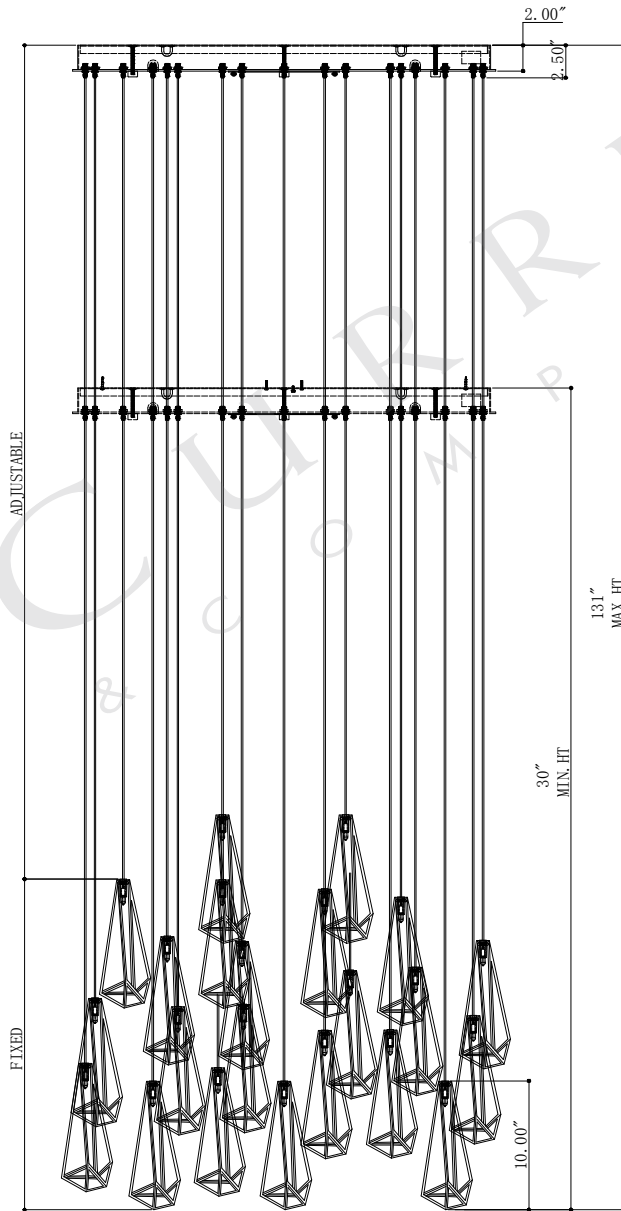

33"DIA*2.5"H. CANOPY
 31.75"DIA*0.75"H. MOUNTING PLATE COVER
 4"DIA*10"H SHADE

TOP VIEW

CANOPY DETAIL

FRONT VIEW