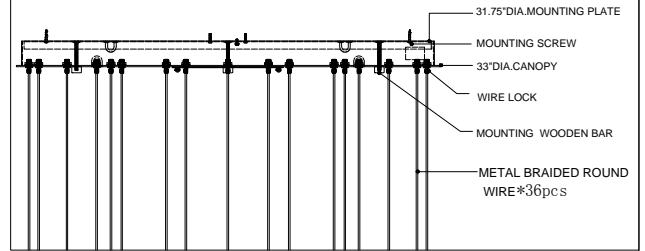

33"DIA*2.5"H. CANOPY
 31.75"DIA*0.75"H. MOUNTING PLATE COVER
 4"DIA*10"H SHADE

TOP VIEW

CANOPY DETAIL

FRONT VIEW