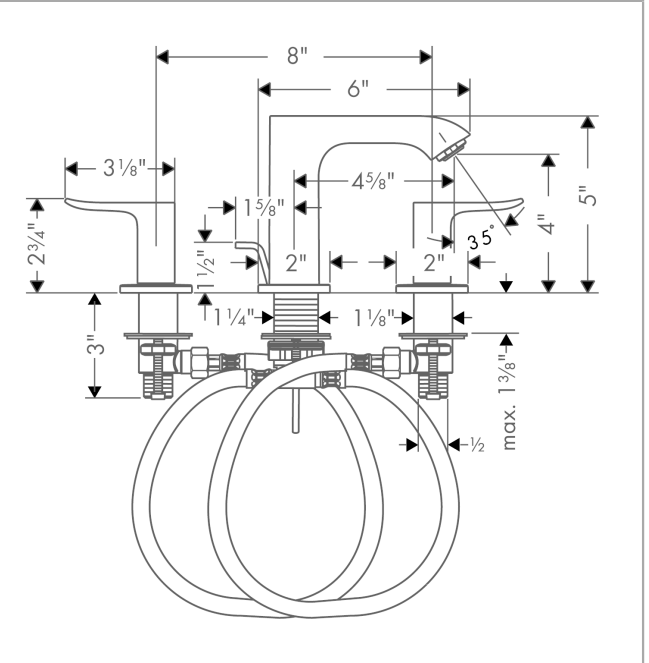

Metris

Widespread Faucet 100 with Pop-Up Drain, 1.2 GPM

Finishes : **brushed nickel** Part no. : **31083821**

Description

Features

- Aerated spray
- Flow: 1.2 GPM (4.5 L/Min)
- 90° ceramic valves
- Includes pop-up drain

Item details

List Price \$ 828.00

Technology

Compliance

Product image

Scale drawing

Metris

Widespread Faucet 100 with Pop-Up Drain, 1.2 GPM

Finishes : **brushed nickel** Part no. : **31083821**

Exploded drawing

Year of production: >07/16

Metris

Widespread Faucet 100 with Pop-Up Drain, 1.2 GPM

Finishes : **brushed nickel** Part no. : **31083821**

Spare parts list

Year of production: >07/16

Pos.	Description	Part no.	Price	PU
1	handle for cold water	95523820	-	1
2	handle for hot water	95522820	-	1
3	stop valve cpl.	97357001	-	1
4	nut	92854000	-	1
5	O-Ring 32x2,5	96364000	-	1
6	O-ring 40x3	92634000	-	1
7	shut off unit left closing	94008000	-	1
8	shut off unit right closing	94009000	-	1
9	aerator M24x1 (4,5 l/min)	92879820	-	1
10	O-ring 18x2,5	98139000	-	1
11	escutcheon for spout	97505820	-	1
12	O-ring 11x2	98127000	-	1
13	fixing set (Ø 32)	13961000	-	1
14	pull rod	96657820	-	1
15	connection hose 18½" M8x0,75 3/8"	96321001	-	1
a	pop up waste	88509820	-	1
b	spout cpl.	95679820	-	1