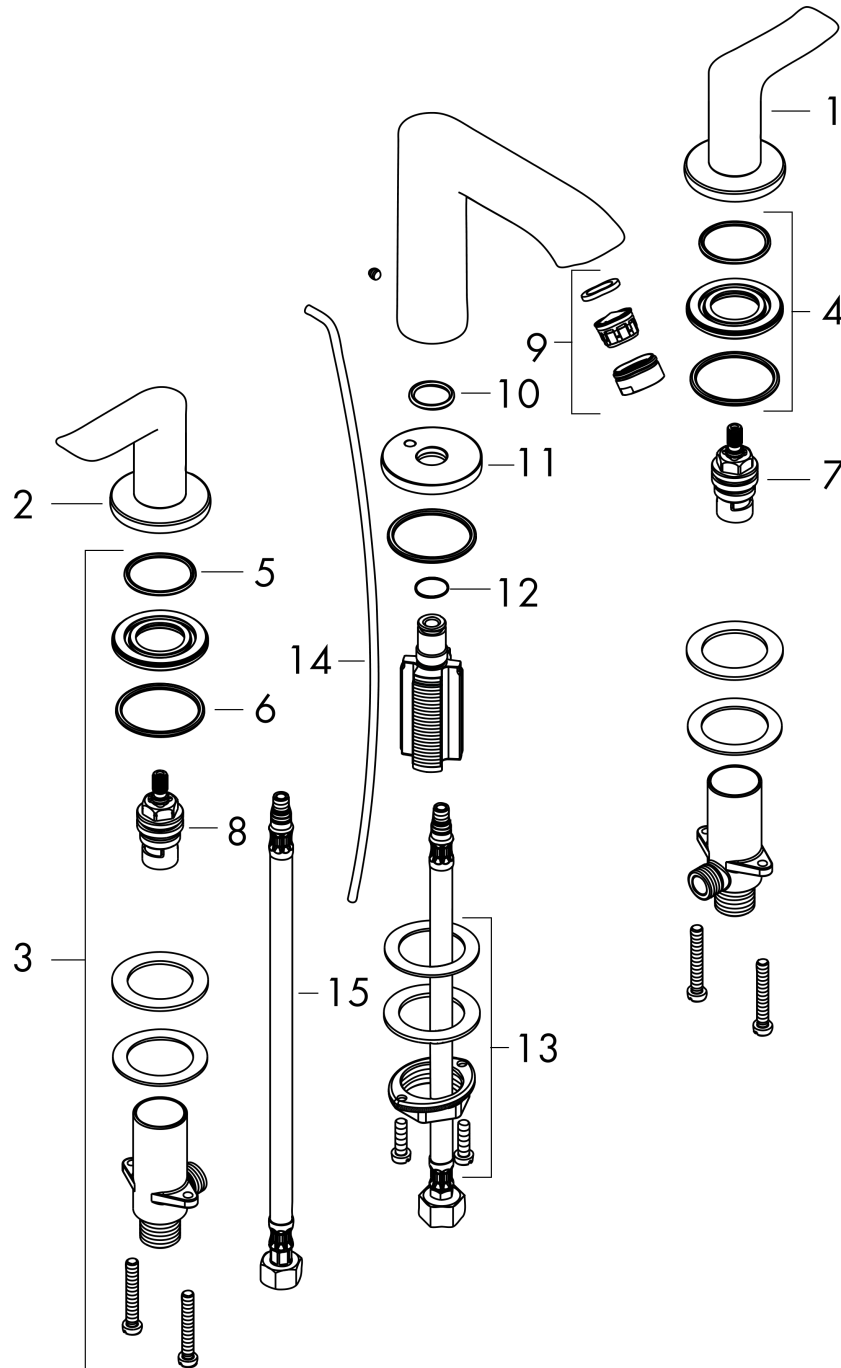

Metris

Widespread Faucet 100 with Pop-Up Drain, 1.2 GPM

Finishes : **brushed nickel** Part no. : **31083821**

Description

Features

- Aerated spray
- Flow: 1.2 GPM (4.5 L/Min)
- 90° ceramic valves
- Includes pop-up drain

Item details

List Price \$ 828.00

Technology

Compliance

Product image

Scale drawing

Metris

Widespread Faucet 100 with Pop-Up Drain, 1.2 GPM

Finishes : **brushed nickel** Part no. : **31083821**

Exploded drawing

Year of production: >07/16

Metris

Widespread Faucet 100 with Pop-Up Drain, 1.2 GPM

Finishes : **brushed nickel** Part no. : **31083821**

Spare parts list

Year of production: >07/16

Pos.	Description	Part no.	Price	PU
1	handle for cold water	95523820	-	1
2	handle for hot water	95522820	-	1
3	stop valve cpl.	97357001	-	1
4	nut	92854000	-	1
5	O-Ring 32x2,5	96364000	-	1
6	O-ring 40x3	92634000	-	1
7	shut off unit left closing	94008000	-	1
8	shut off unit right closing	94009000	-	1
9	aerator M24x1 (4,5 l/min)	92879820	-	1
10	O-ring 18x2,5	98139000	-	1
11	escutcheon for spout	97505820	-	1
12	O-ring 11x2	98127000	-	1
13	fixing set (Ø 32)	13961000	-	1
14	pull rod	96657820	-	1
15	connection hose 18½" M8x0,75 3/8"	96321001	-	1
a	pop up waste	88509820	-	1
b	spout cpl.	95679820	-	1