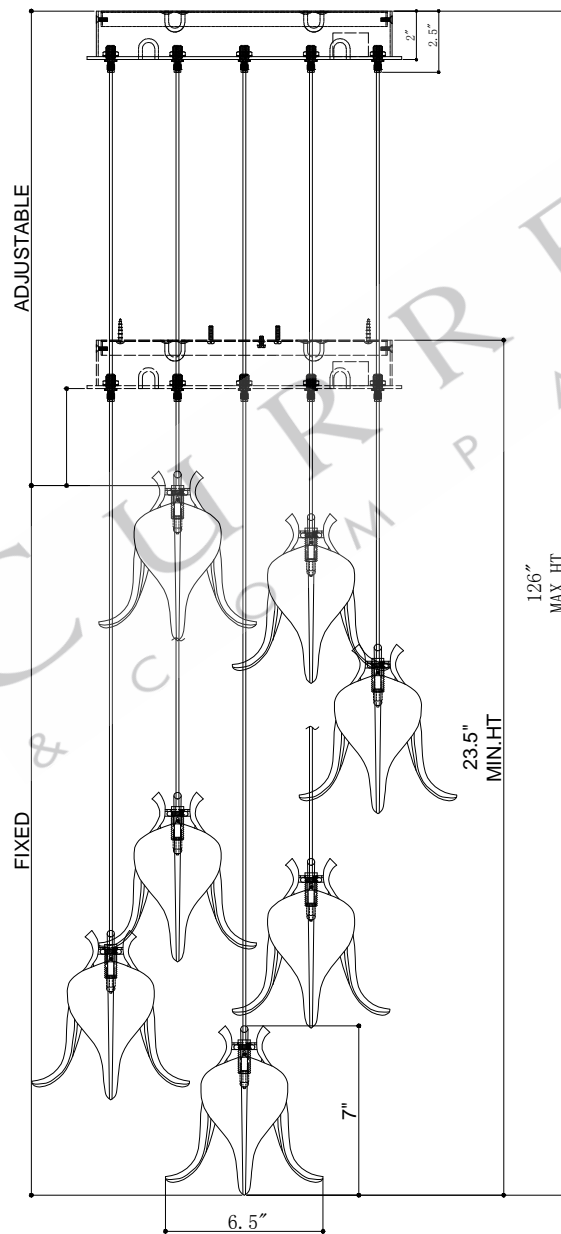

13"DIA*2.0"H.CANOPY
 11.75"DIA*0.75"H MOUNTING
 PLATE COVER
 5.5"W*6.5"L*7.0"H.SHADE

TOP VIEW

CANOPY DETAIL

FRONT VIEW

CURREY & COMPANY P A N Y