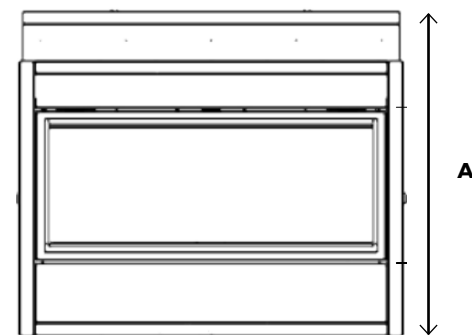

BARRIER OPTIONS

Premium Safety Barrier

Classic Black Surround

MEDIA OPTIONS

Split Oak Log Set

LedgeStone Decorative Brick Panels

SPECIFICATIONS

CBLP46	
BTU's (Input)	24,000
Venting	Top* 4"/7"
Glass Type	Tempered
Mobile Home Certified	Yes
GLASS VIEWING AREA	
Height	14 1/8"
Width	39"