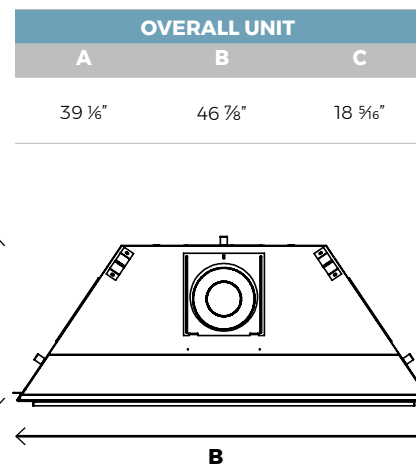

BARRIER OPTIONS

Premium Safety Barrier

Classic Black Surround

MEDIA OPTIONS

Split Oak Log Set

LedgeStone Decorative Brick Panels

SPECIFICATIONS

CBLP46	
BTU's (Input)	24,000
Venting	Top* 4"/7"
Glass Type	Tempered
Mobile Home Certified	Yes
GLASS VIEWING AREA	
Height	14 1/8"
Width	39"