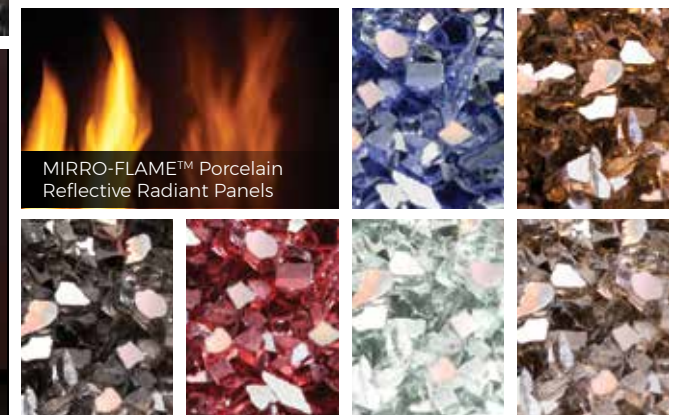

*Finishing flange depth (The finishing flange defines the perimeter of the fireplace opening). Framing or finishing materials must NEVER encroach inside the finishing flange.

Full Function Remote

MIRRO-FLAME™ Porcelain Reflective Radiant Panels