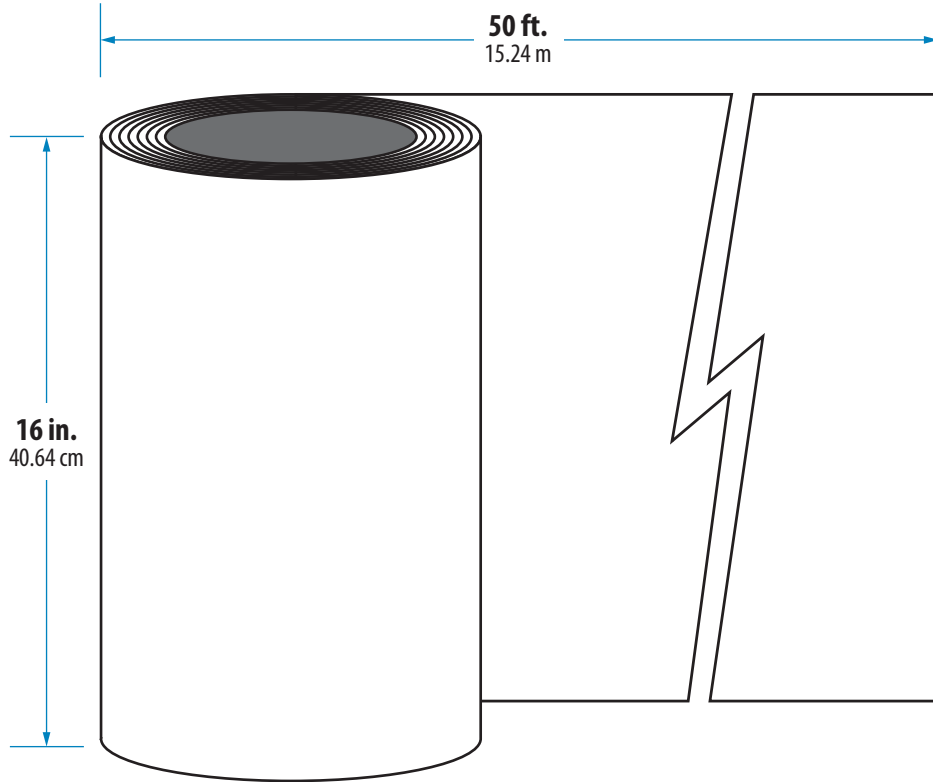

.0085 Aluminum · 16 in. x 50 ft.

**Mill Finish**