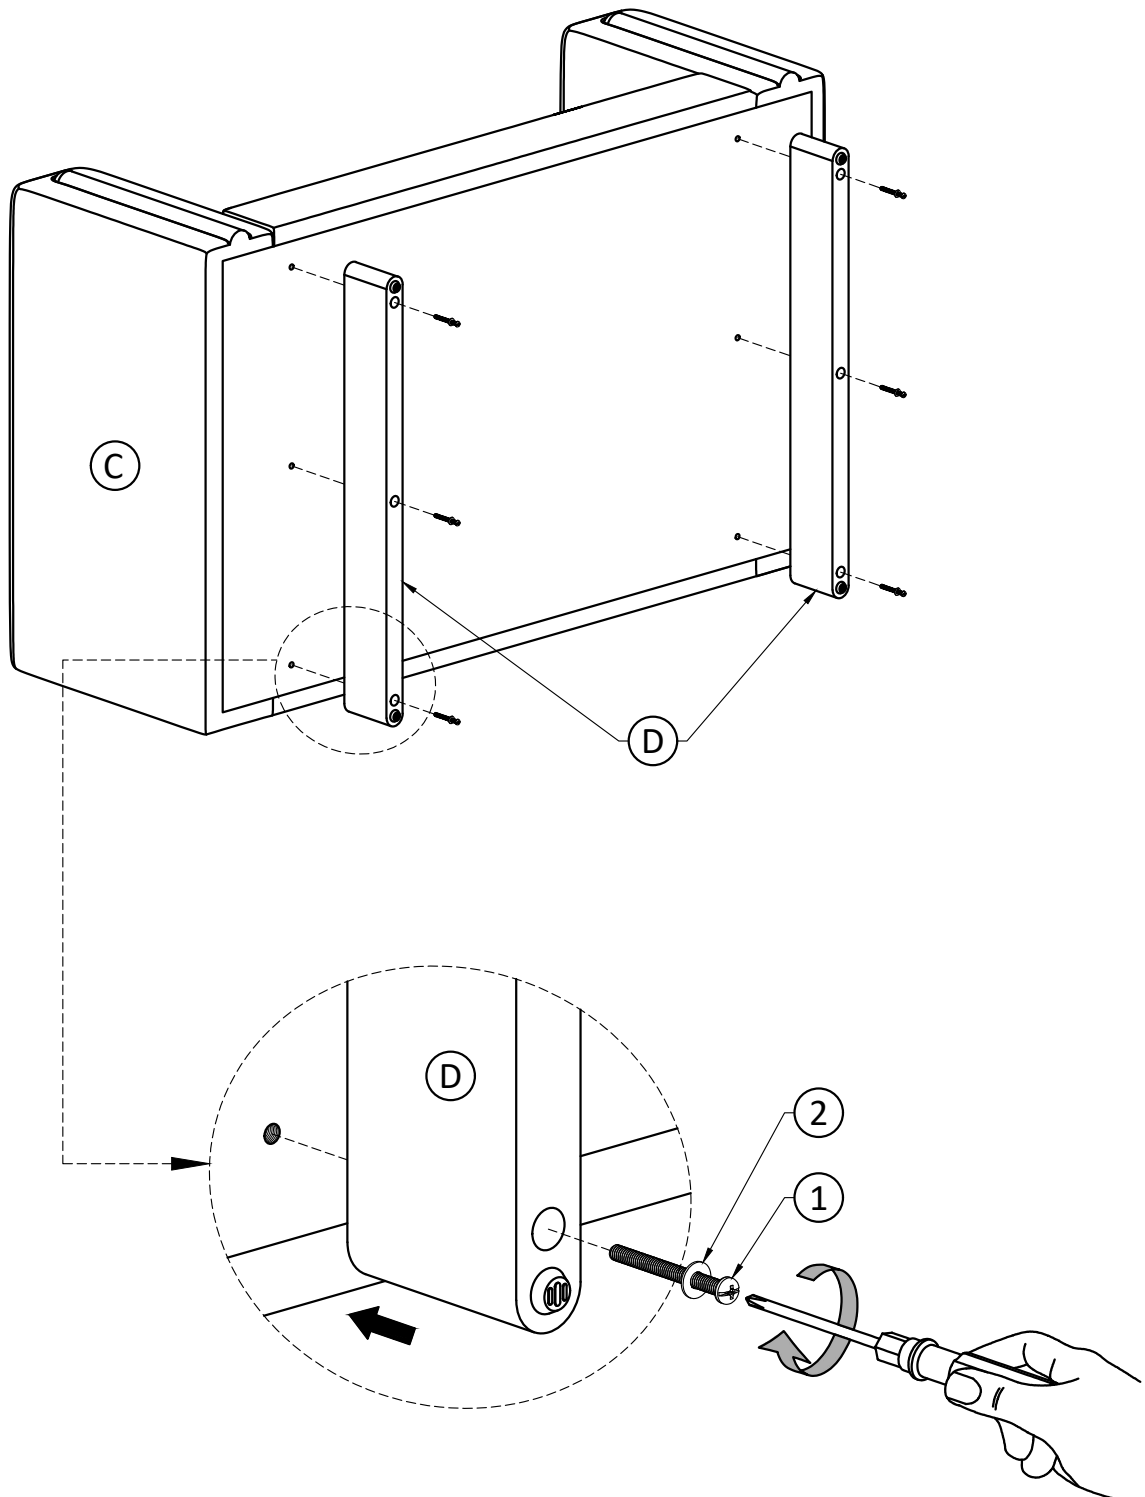

PHILLIPS BOLT ROUND HEAD
M6 X 70 mm
QTY 6

2

WASHER
Ø14 / Ø6 X 1 mm
QTY 6

Required -
Flathead screwdriver
Phillips screwdriver
Not Included

Step 1

1. Attach Legs (D) to Sofa Seat (C) using Bolts (1) and Washers (2) through guide holes.
2. Use Phillips Screwdriver to tighten bolts.