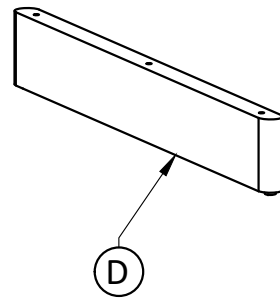

PHILLIPS BOLT ROUND HEAD
M6 X 70 mm
QTY 6

2

WASHER
Ø14 / Ø6 X 1 mm
QTY 6

Required -
Flathead screwdriver
Phillips screwdriver
Not Included

Step 1

1. Attach Legs (D) to Sofa Seat (C) using Bolts (1) and Washers (2) through guide holes.
2. Use Phillips Screwdriver to tighten bolts.