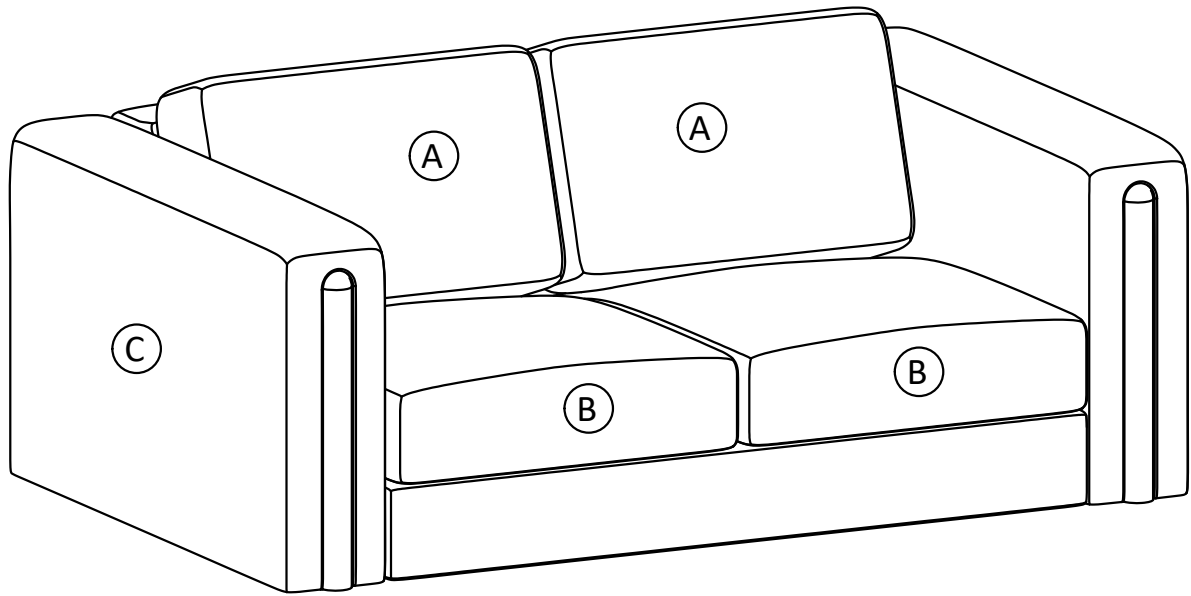

PHILLIPS BOLT ROUND HEAD
M6 X 70 mm
QTY 6

2

WASHER
Ø14 / Ø6 X 1 mm
QTY 6

Required -
Flathead screwdriver
Phillips screwdriver
Not Included

Step 1

1. Attach Legs (D) to Sofa Seat (C) using Bolts (1) and Washers (2) through guide holes.
2. Use Phillips Screwdriver to tighten bolts.