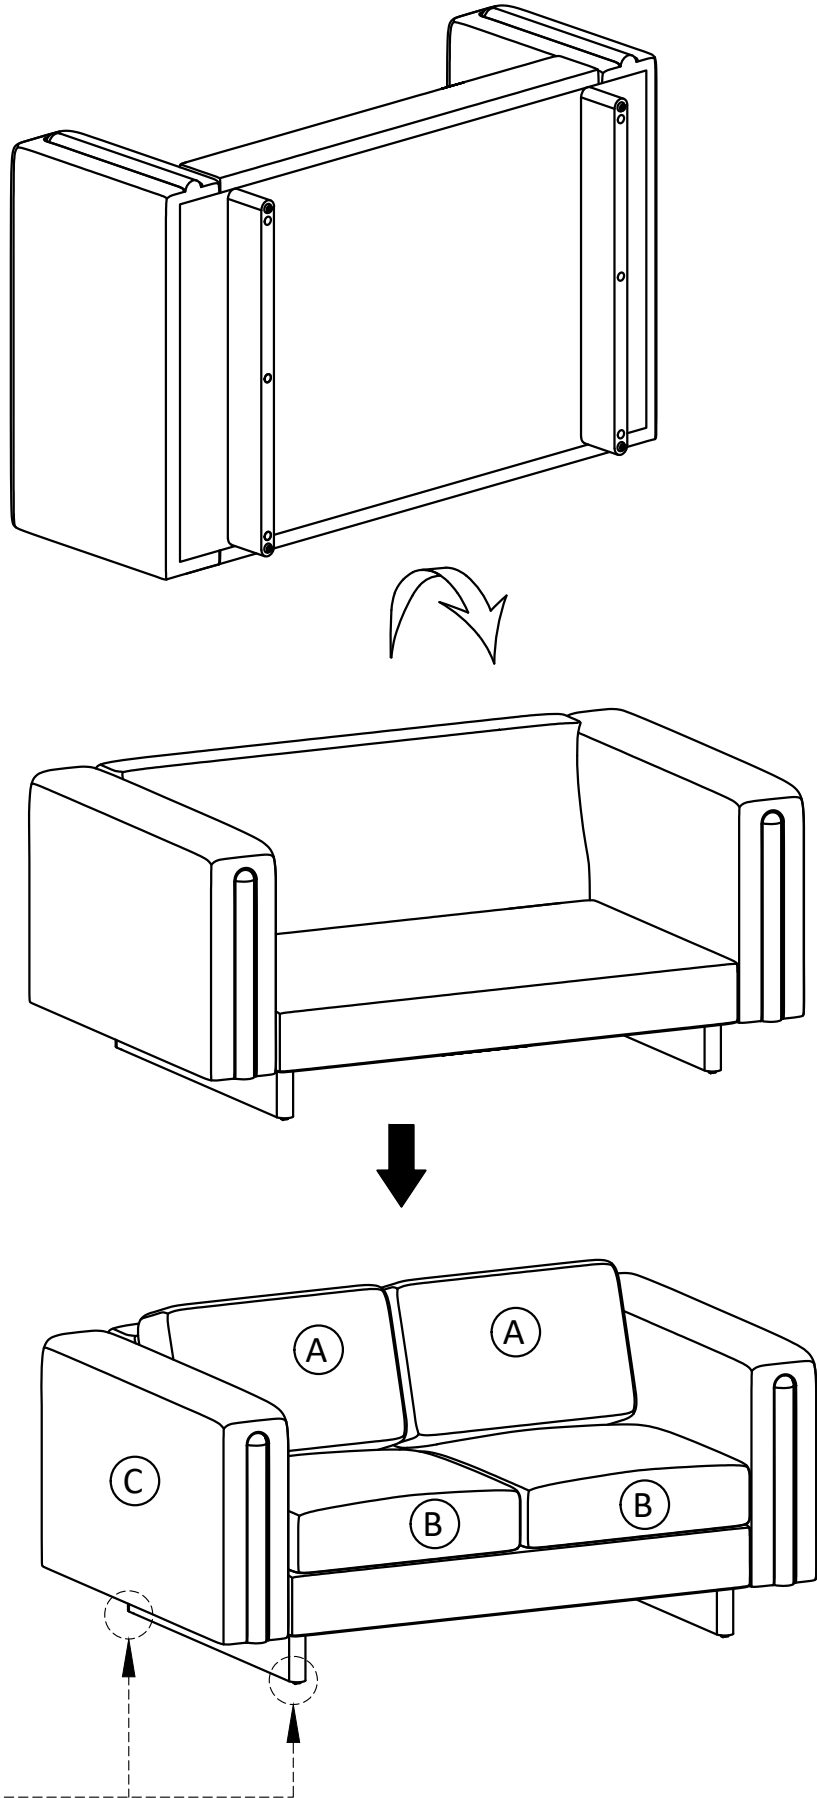

Step 2

Note: Levelers on legs can be adjusted if floor is uneven.