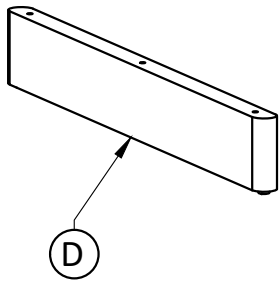

PHILLIPS BOLT ROUND HEAD
M6 X 70 mm
QTY 6

2

WASHER
Ø14 / Ø6 X 1 mm
QTY 6

Required -
Flathead screwdriver
Phillips screwdriver
Not Included

Step 1

1. Attach Legs (D) to Sofa Seat (C) using Bolts (1) and Washers (2) through guide holes.
2. Use Phillips Screwdriver to tighten bolts.