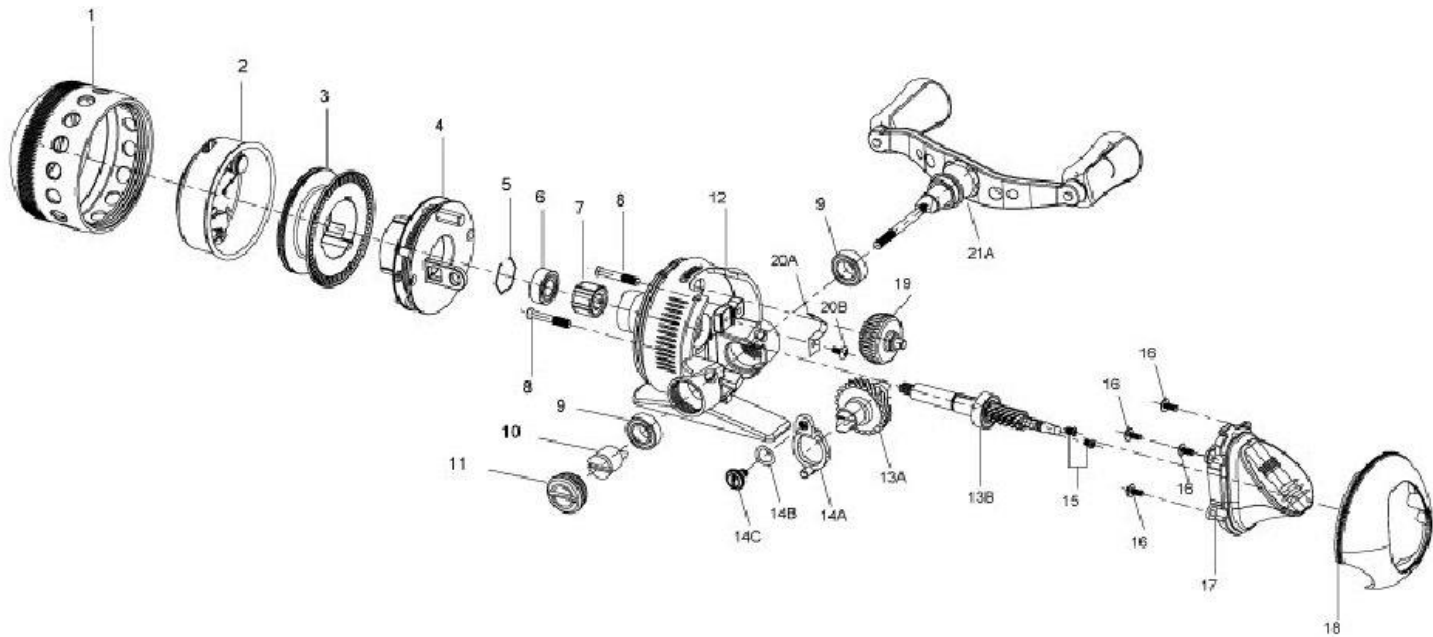

ZEBCO

Omega

Z03

ZEBCO Omega 3 Spincast Reel Part List

Key #	Description	Part No.	Key #	Description	Part No.
1	Front Cover Assembly	QE324-01	14	Oscillator Kit includes:	QE4085-01
2	Spinner Head Assembly	QE310-01		14A - Oscillator	
3	Spool Assembly	QE321-01		14B - Wave Washer	
4	Spool Carrier Assembly	QE3189-01		14C - Screw, Oscillator	
5	Bearing Retainer	QE116-01	15	Self Tapping Screw	QERR131-02
6	Ball Bearing	QE017-01	16	Self Tapping Screw	QERR131-01
7	A/R Clutch	NR112-01	17	Thumb Button Assembly	QE009-01
8	Screw, Back Cover	QE130-01	18	Back Cover	QE023-01
9	Ball Bearing	QE026-01	19	Drag Wheel	QE032-01
10	Crank Rod Nut Assembly	QE369-01	20	Drag Spring Kit includes:	QE4064-01
11	Cap, Crank Rod Nut	QE095-01		20A - Drag Spring	
12	Body	QE001-01		20B - Screw, Drag Spring	
13	Drive Gear & Pinion Kit includes:	QE4012-01	21	Crank Handle Kit includes:	QE4318-01
	13A - Drive Gear			21A - Crank Rod Handle Assembly	
	13B - Pinion Assembly			10 - Crank Rod Nut Assembly	