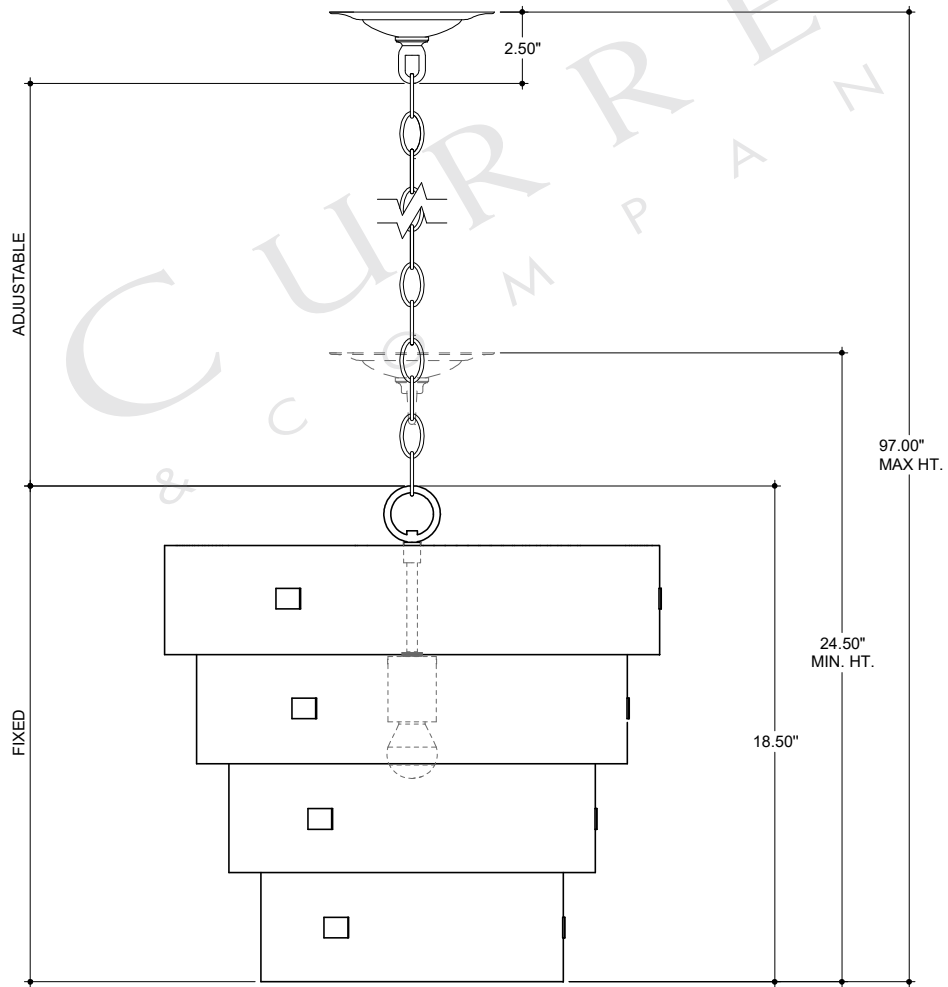

TOP VIEW

CANOPY DETAIL

FRONT VIEW

9000-0500

ALL WORK © 2019 CURREY & COMPANY