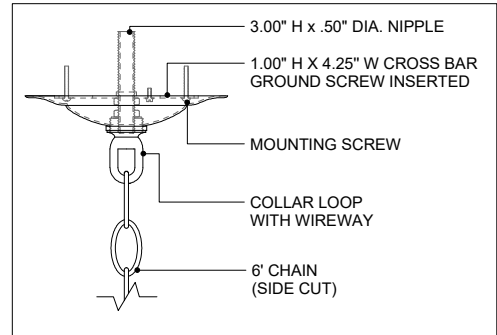

TOP VIEW

CANOPY DETAIL

FRONT VIEW

9000-0500

ALL WORK © 2019 CURREY & COMPANY