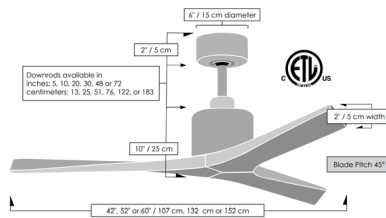

Shown in matte black / barn wood tone

Specifications

BLADE COLOR	Barn Wood Tone
BODY FINISH	Matte Black
WATTAGE	N/A
DIMMER	N/A
DIMENSIONS	52"W x 22"H
BULB	N/A
COUNTRY OF ORIGIN	China

CLICK TO VIEW PRODUCT