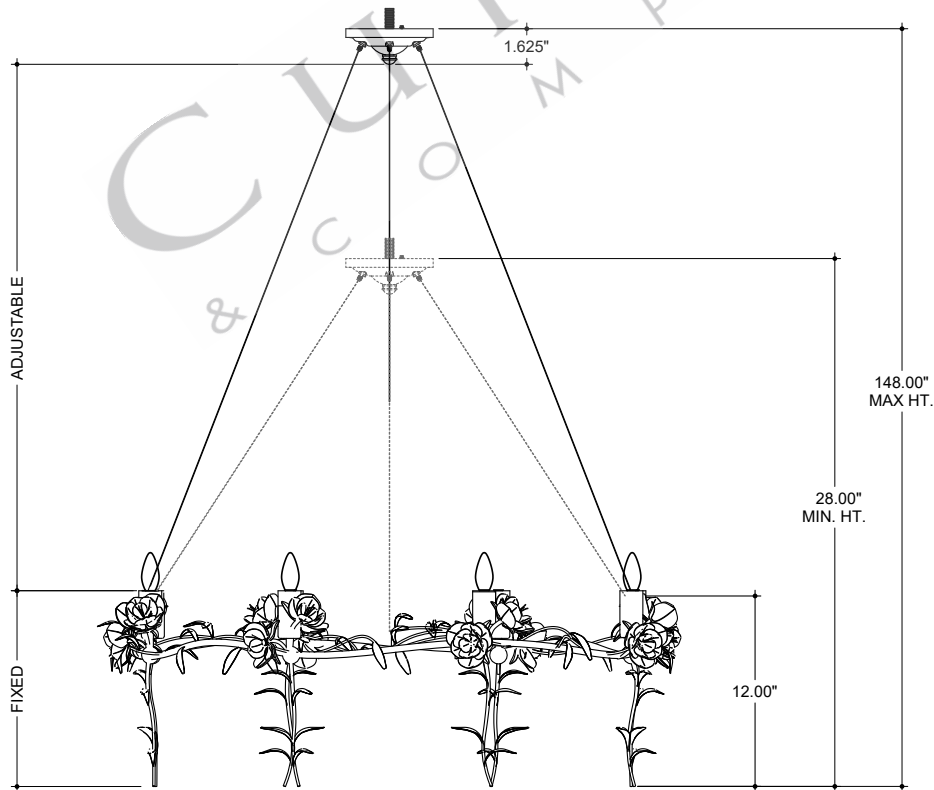

TOP VIEW

CANOPY DETAIL

FRONT VIEW

9000-1160

ALL WORK © 2023 CURREY & COMPANY