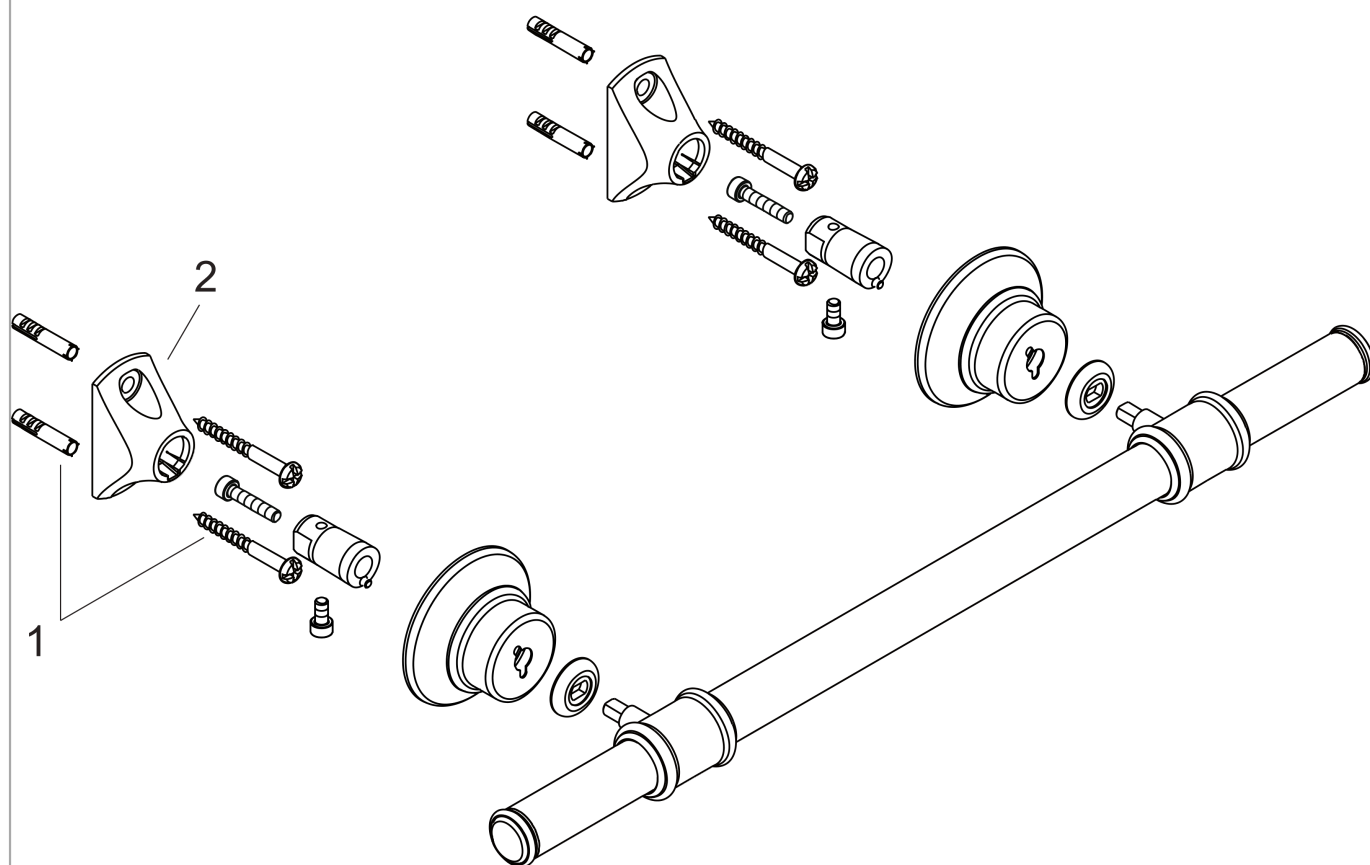

AXOR Montreux Towel Bar 12"

Finishes : **brushed nickel** Part no. : **42030820**

Description

Features

- Metal
- Wall-mounted

Product image

Scale drawing

**AXOR Montreux
Towel Bar 12"**

Finishes : **brushed nickel** Part no. : **42030820**

Exploded drawing

Year of production: >05/06

**AXOR Montreux
Towel Bar 12"**

Finishes : **brushed nickel** Part no. : **42030820**

Spare parts list

Year of production: >05/06

Pos.	Description	Part no.	PC	PU
1	mounting set	40915000	0	1
2	support element	96341000	0	1