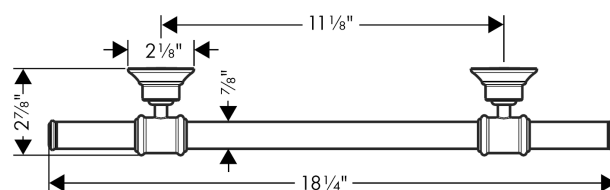

AXOR Montreux Towel Bar 12"

Finishes : **brushed nickel** Part no. : **42030820**

Description

Features

- Metal
- Wall-mounted

Product image

Scale drawing

**AXOR Montreux
Towel Bar 12"**

Finishes : **brushed nickel** Part no. : **42030820**

Exploded drawing

Year of production: >05/06

**AXOR Montreux
Towel Bar 12"**

Finishes : **brushed nickel** Part no. : **42030820**

Spare parts list

Year of production: >05/06

Pos.	Description	Part no.	PC	PU
1	mounting set	40915000	0	1
2	support element	96341000	0	1