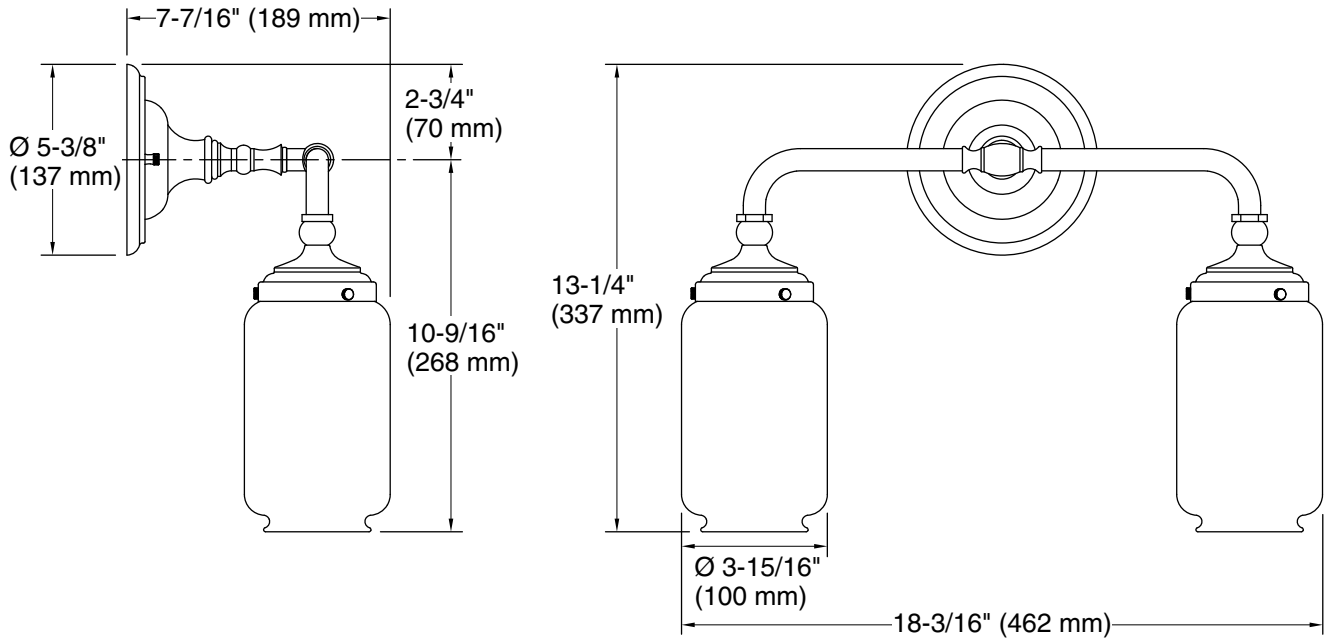

Features

- Clear glass shades with inner frosted glass diffusers for reduced glare
- Requires bulb with medium (E26) base; T10 bulb recommended (sold separately)
- Coordinates with faucets and accessories in the Artifacts collection
- Includes installation hardware
- Suitable for damp locations, per UL 1598
- Fixture is dimmable when paired with dimmer switch and compatible bulbs

Required Electrical Service

0.666 A

Technical Information

All product dimensions are nominal.

Material:	Brass, Glass, Zinc
Number of Lights:	1
Lighting Type:	Socket-based
Socket Type:	E-26 Medium
Number of Shades:	2
Shade Type:	Frosted Glass
Hanging Type:	Non-hanging